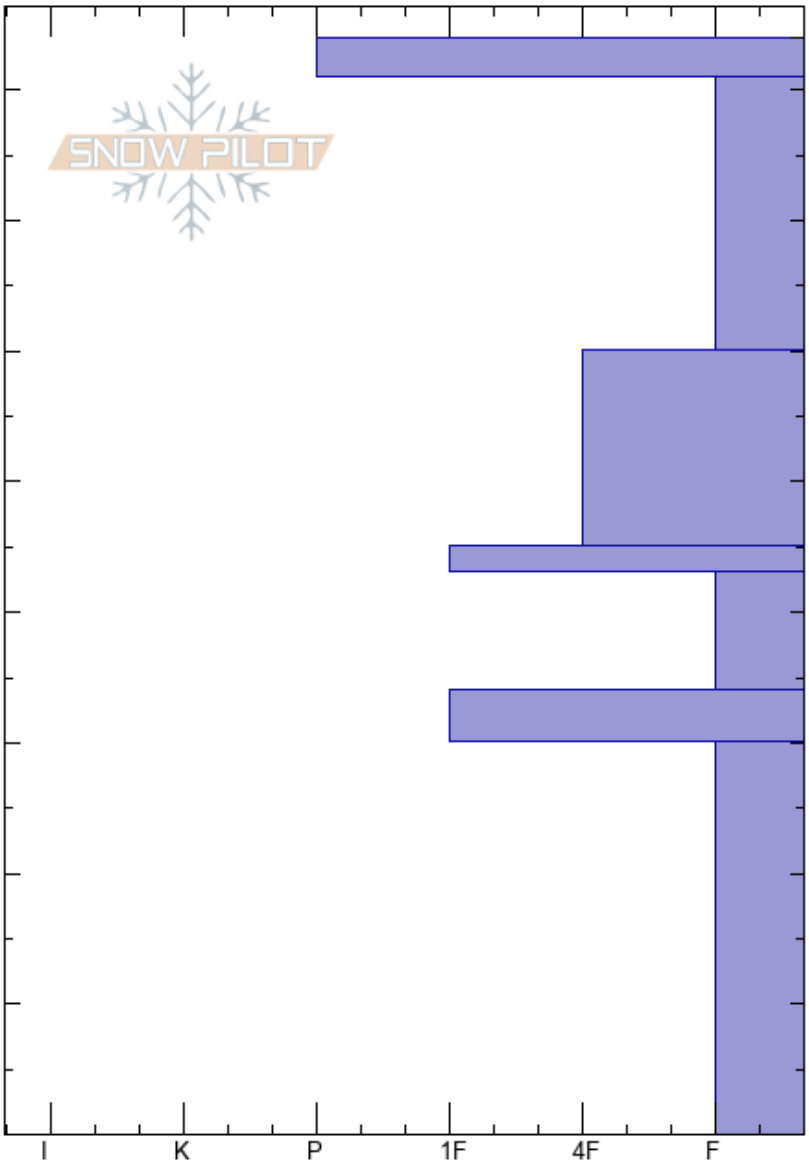

Grouse Mtn
Gros Ventre Range
WY
 Elevation: **9443 ft**
 Aspect: **SE**
 Specifics: **Practice Pit**

William Mook
01/05/2019 - 10:00am
 Co-ord:
 Slope Angle:
 Wind Loading: **no**

Stability:
 Air Temperature: **-6.1°F**
 Sky Cover: **SCT**
 Precipitation: **NO**
 Wind: **SW Moderate**

HS: **84**
 Layer Notes:
 30-0cm: **Problematic layer**

Crystal Form	Crystal Size	Moisture	ρ kg/m ³	Stability tests & Layer comments
-				
-				
-				
-				
-				← ECTN24 @ 39cm
-				
A				

Notes: