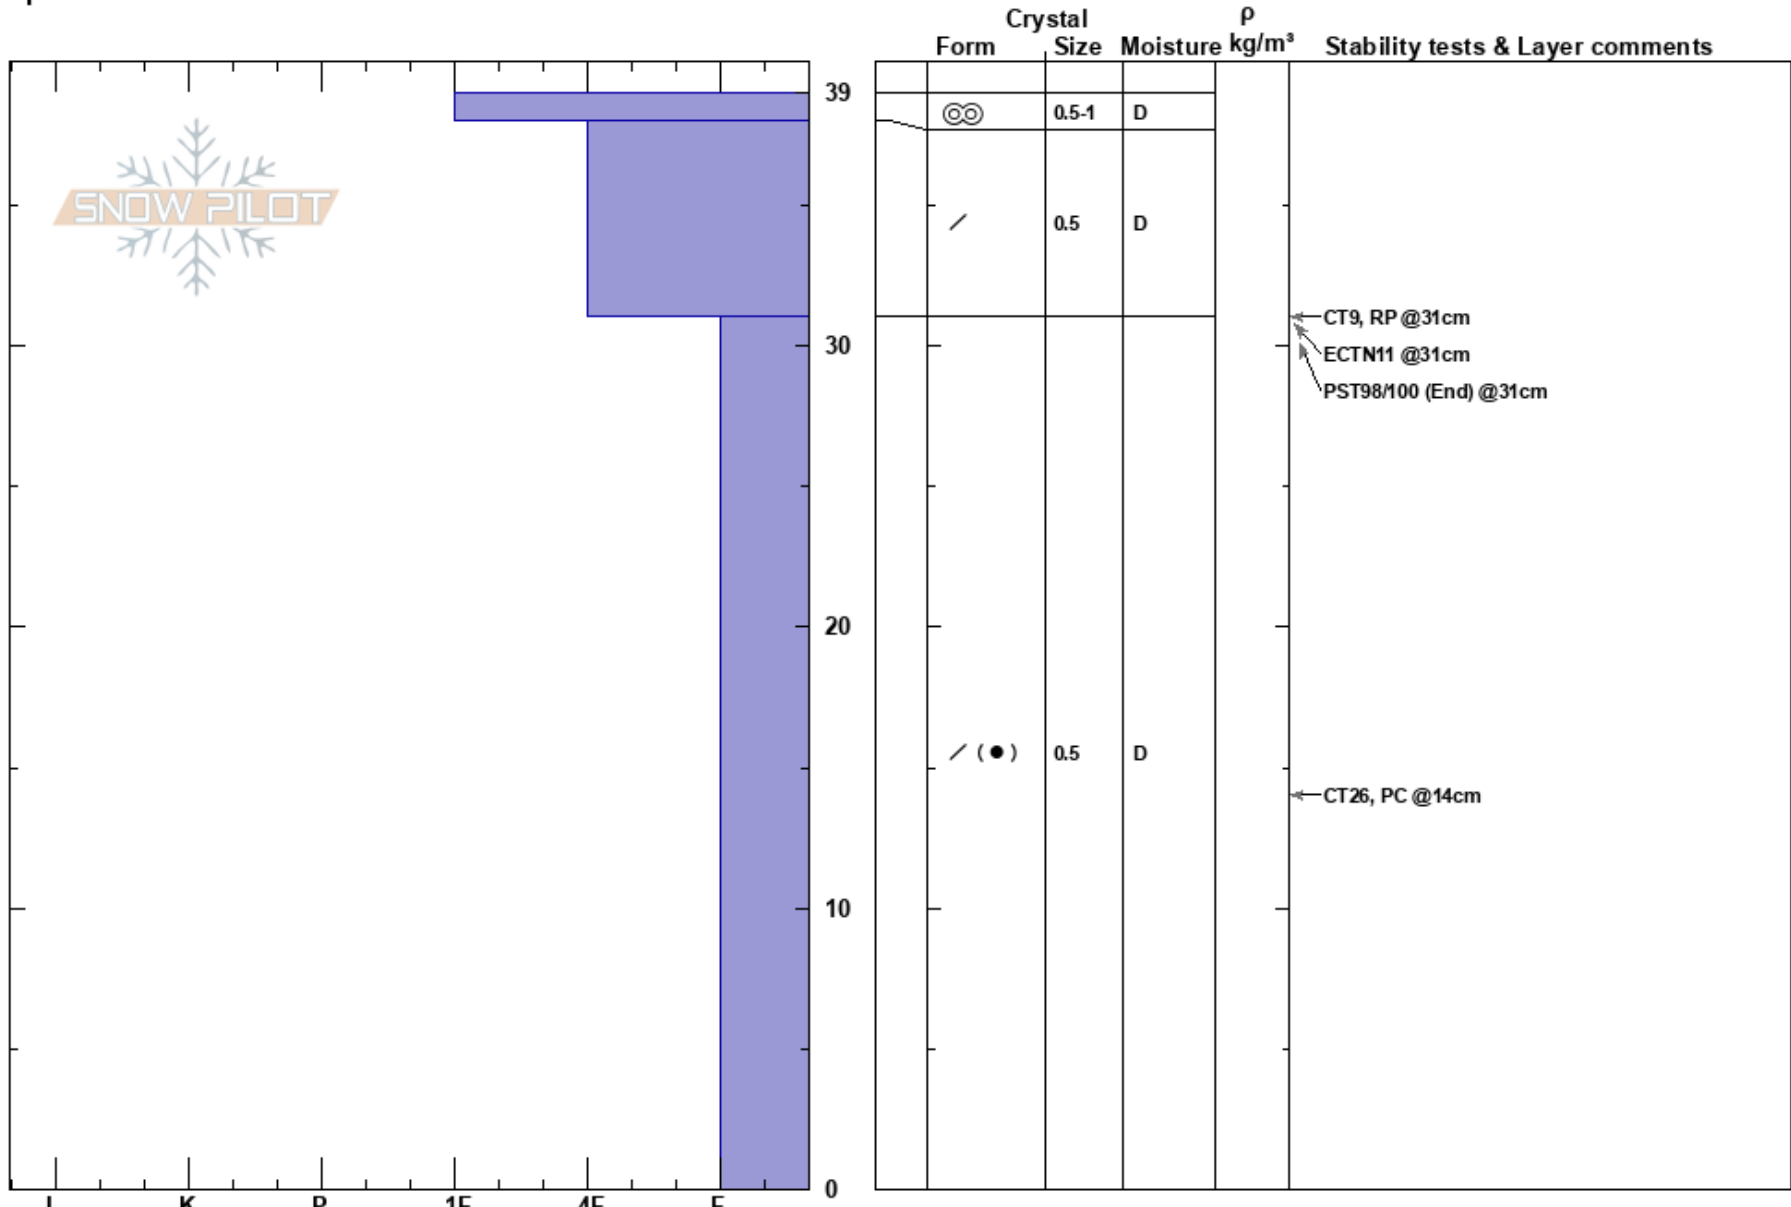

East Ridge Tamarack
 Carson Range
 NV
Elevation: 9450 ft
Aspect: 12°
Specifics:

Steve Reynaud
 11/26/2018 - 12:00pm
Co-ord: 39.31378N, -119.91631W
Slope Angle: 27°
Wind Loading: no

Stability: Very Good **HS:** 39
Air Temperature: 6.5°C
Sky Cover: BKN
Precipitation: NO
Wind: SW Calm

Layer Notes:

Notes: Upside down snowpack from cold to warm storm. Density changes more pronounced in other areas with more snow and wind effects. Snow coverage is marginal at this point and confined to Northerly aspects.