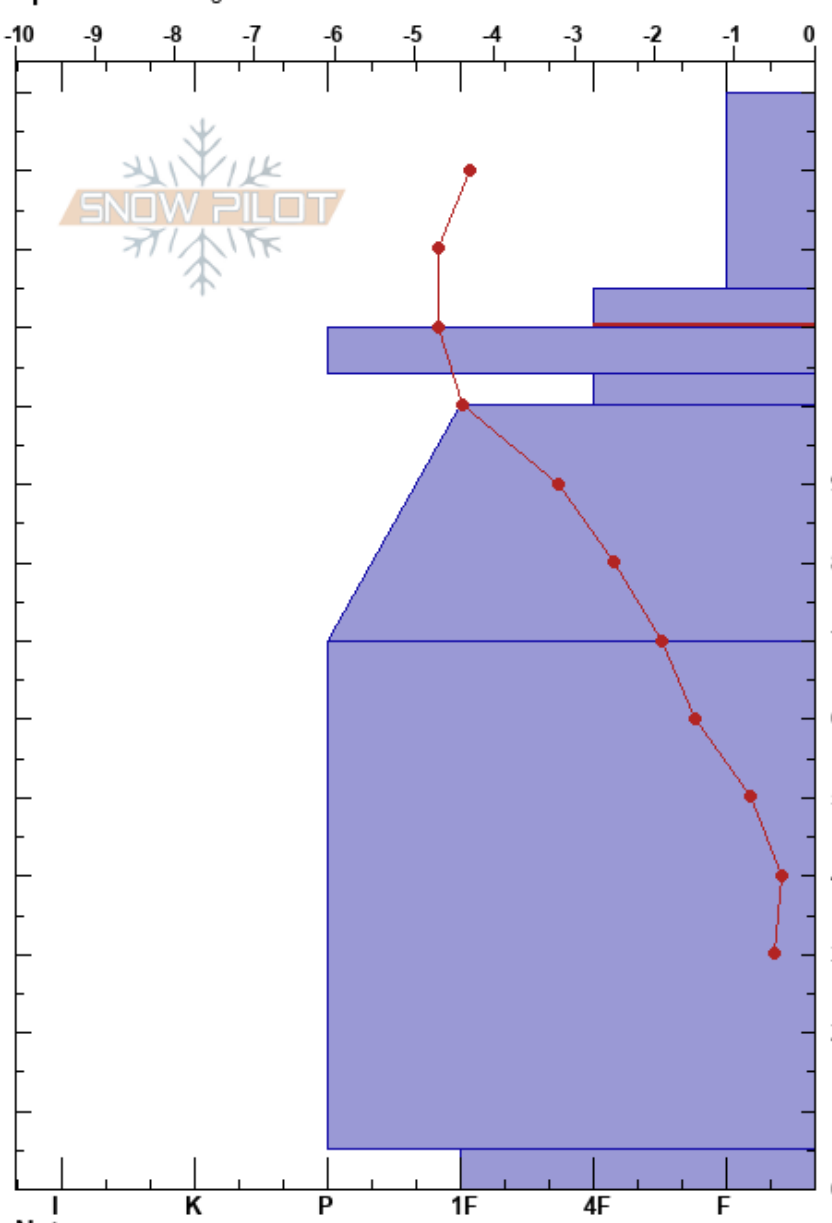

Dictator 2A  
 Madison Range-N  
 MT  
 Elevation: 10050 ft  
 Aspect: 150°  
 Specifics: Pit dug in a Ski Area

Chris Welch  
 11/25/2018 - 1:40pm  
 Co-ord: 12T 464901W 5013497N  
 Slope Angle:  
 Wind Loading: previous

Stability:  
 Air Temperature: -9.2°C  
 Sky Cover: CLR  
 Precipitation: NO  
 Wind: SW Light Breeze

HS: 140  
 115-110cm: Problematic layer

Form	Crystal		$\rho$ kg/m <sup>3</sup>	Stability tests & Layer comments
	Size	Moisture		
/				
□				
⊙⊙				
□ (○)				
○ (□)				
○ (□)				