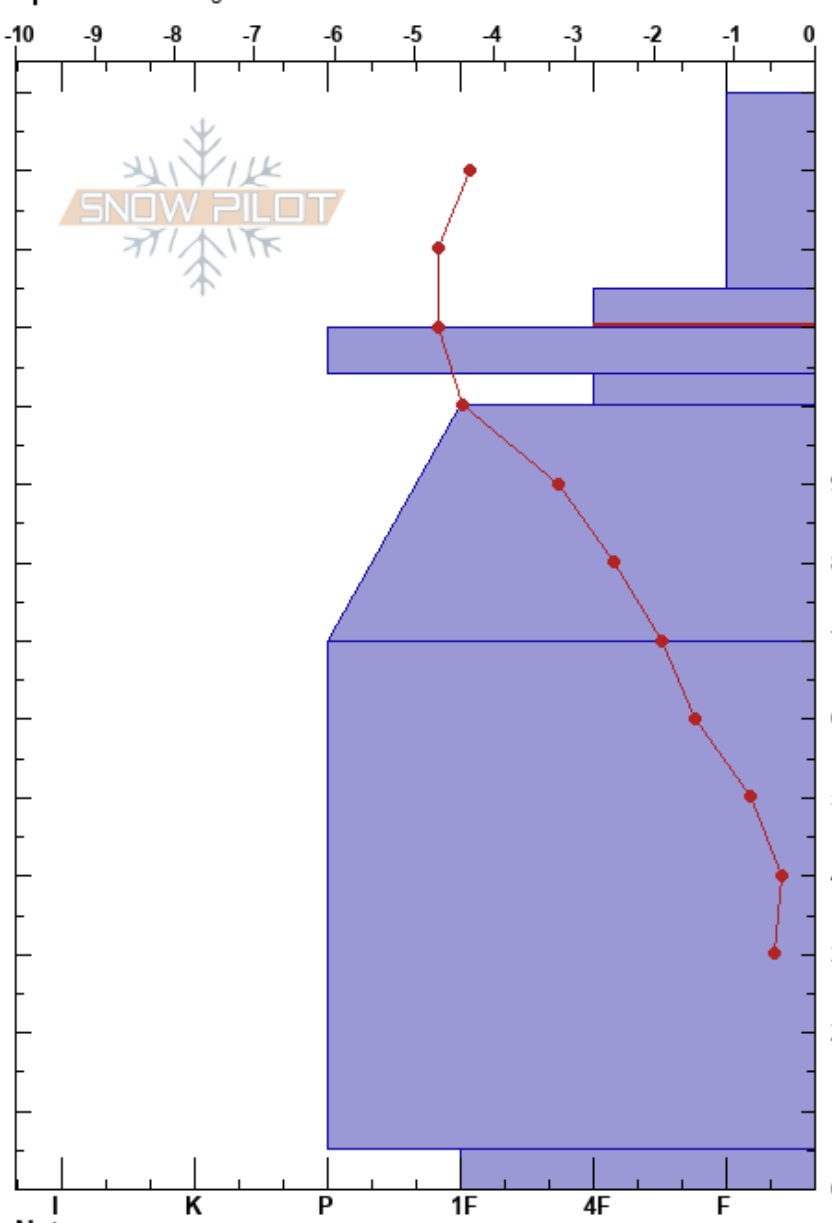

Dictator 2A
 Madison Range-N
 MT
 Elevation: 10050 ft
 Aspect: 150°
 Specifics: Pit dug in a Ski Area

Chris Welch
 11/25/2018 - 1:40pm
 Co-ord: 12T 464901W 5013497N
 Slope Angle:
 Wind Loading: previous

Stability:
 Air Temperature: -9.2°C
 Sky Cover: CLR
 Precipitation: NO
 Wind: SW Light Breeze

HS: 140
 115-110cm: Problematic layer

Form	Crystal		ρ kg/m ³	Stability tests & Layer comments
	Size	Moisture		
/				
□				
⊙⊙				
□ (○)				
○ (□)				
○ (□)				