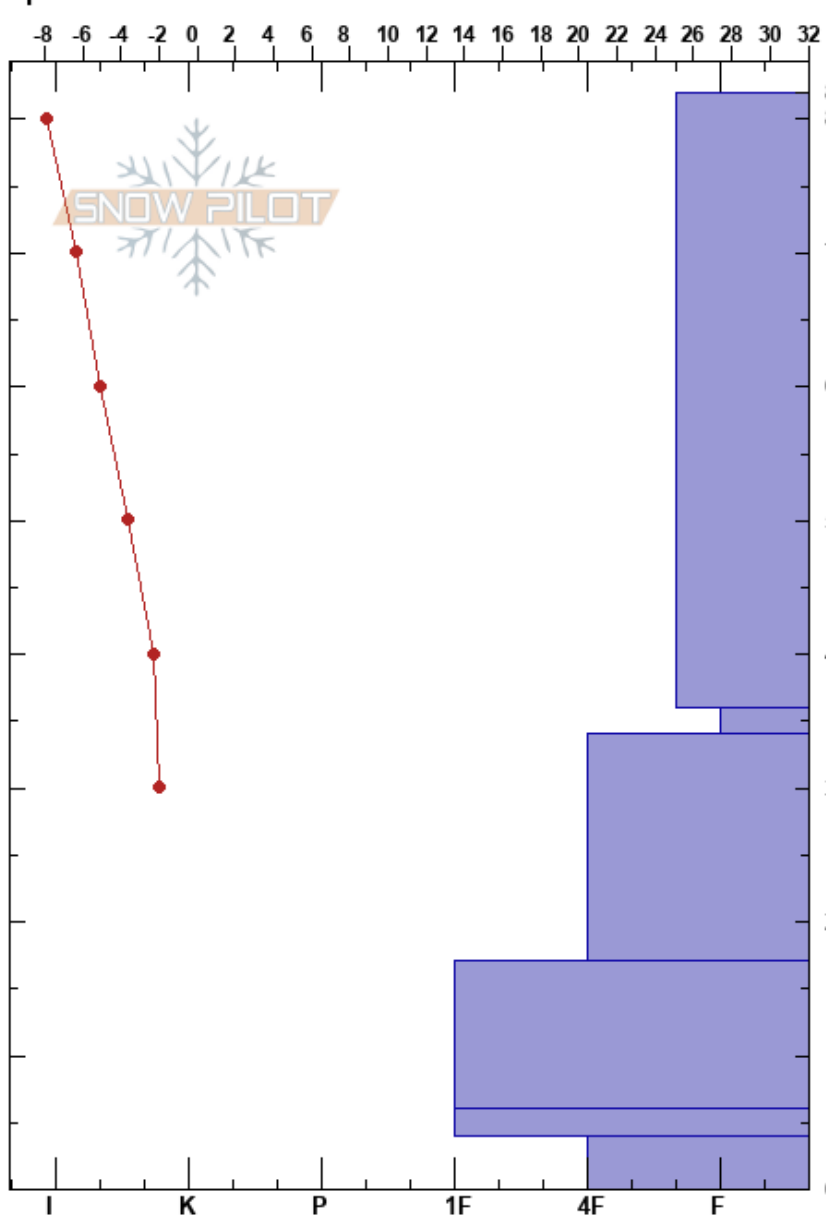

Tele Bowl
 Teton Range
 WY
Elevation: 8777 ft
Aspect: NE
Specifics:

Hilary Hays
 11/24/2018 - 10:07am
Co-ord:
Slope Angle: 24°
Wind Loading: yes

Stability:
Air Temperature: 20°F
Sky Cover: OVC
Precipitation: S2
Wind: W Moderate

HS: 82
Layer Notes:
 36-34cm: Problematic layer

Form	Crystal		ρ kg/m ³	Stability tests & Layer comments
	Size	Moisture		
*	0.5-1.5			← CT6, Q1 @67cm
V	3-10			← STE @35cm surface hoar layer ← CT19, Q1 @35cm surface hoar layer
/	1			
.	0.5-1			
⊙				
□	1			← ECTX