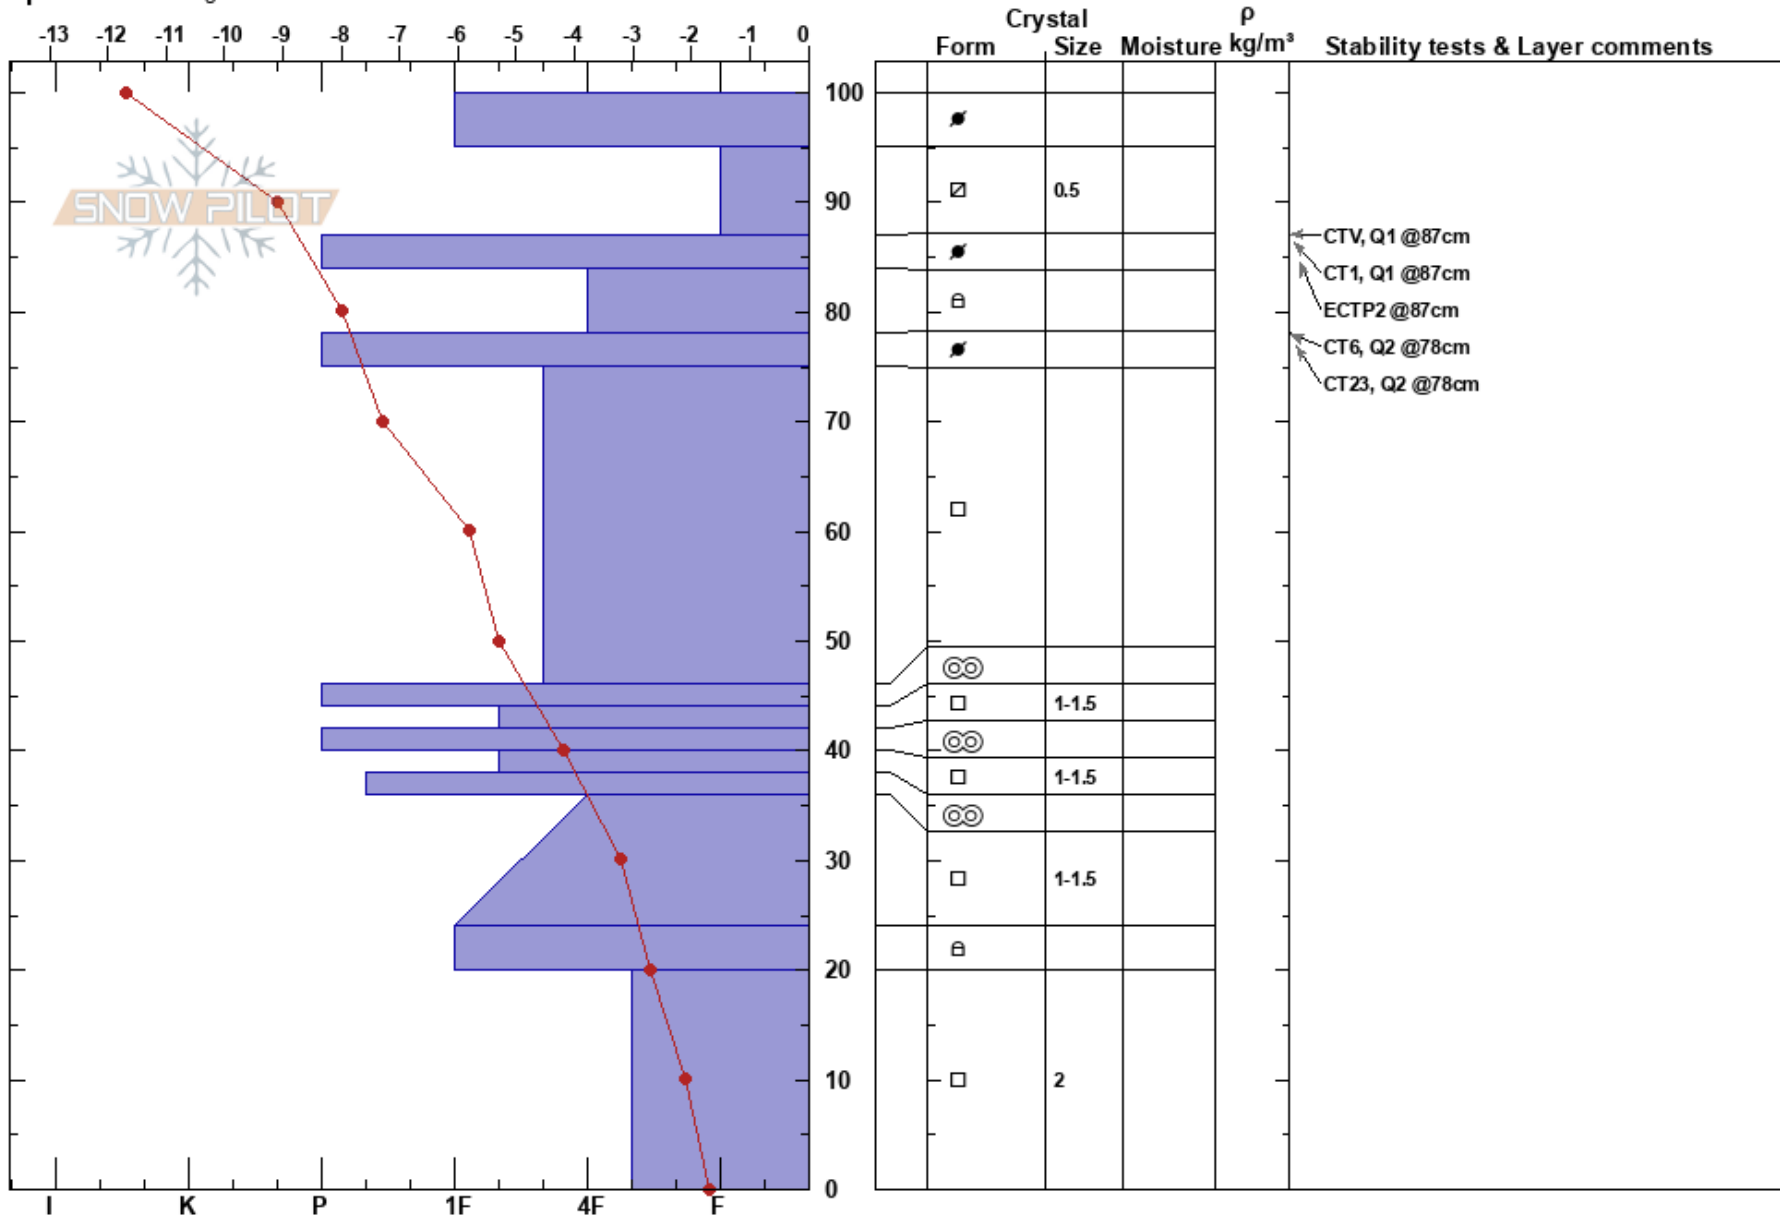

Headwaters Bowl
Madison Range-N
MT

Ryan Brubaker
11/21/2018 - 10:00am

Stability:
Air Temperature: 0.6°C
Sky Cover: CLR
Precipitation: NO
Wind: Light Breeze

Elevation: 9500 ft
Aspect: 320°

Co-ord:
Slope Angle: 40°
Wind Loading:

Specifics: Pit dug in a Ski Area

Notes: