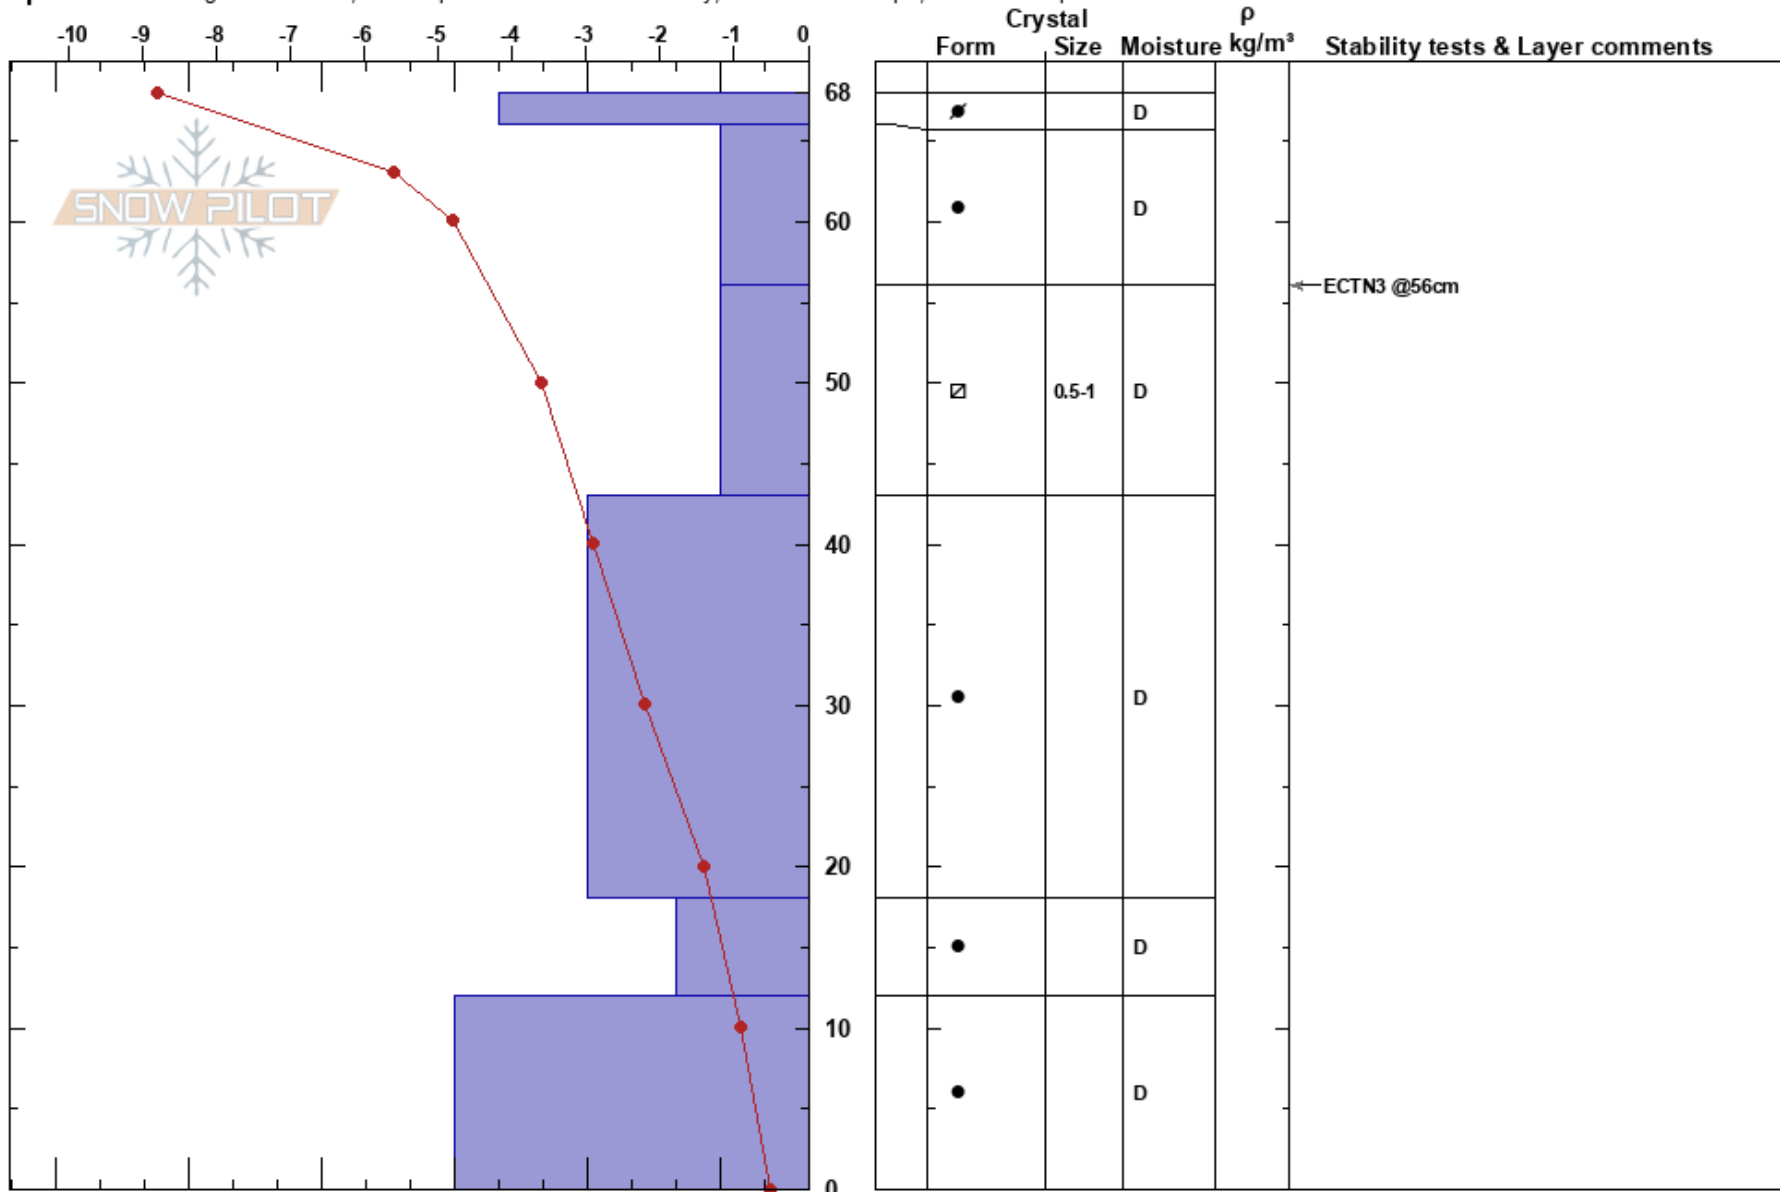

BRT S
 Madison Range-N
 MT
 Elevation: 8900 ft
 Aspect: NE

Jon Hageness
 11/20/2018 - 2:00pm
 Co-ord: 45.28599N, -111.42897W
 Slope Angle: 35°
 Wind Loading: no

Stability: Good
 Air Temperature: -1°C
 Sky Cover: CLR
 Precipitation: NO
 Wind: SW Light Breeze

HS:68
 Layer Notes:
 56-43cm: Problematic layer

Specifics: Pit dug in a Ski Area; Pit is representative of backcountry; Ski tracks on slope; We skied slope

Notes: