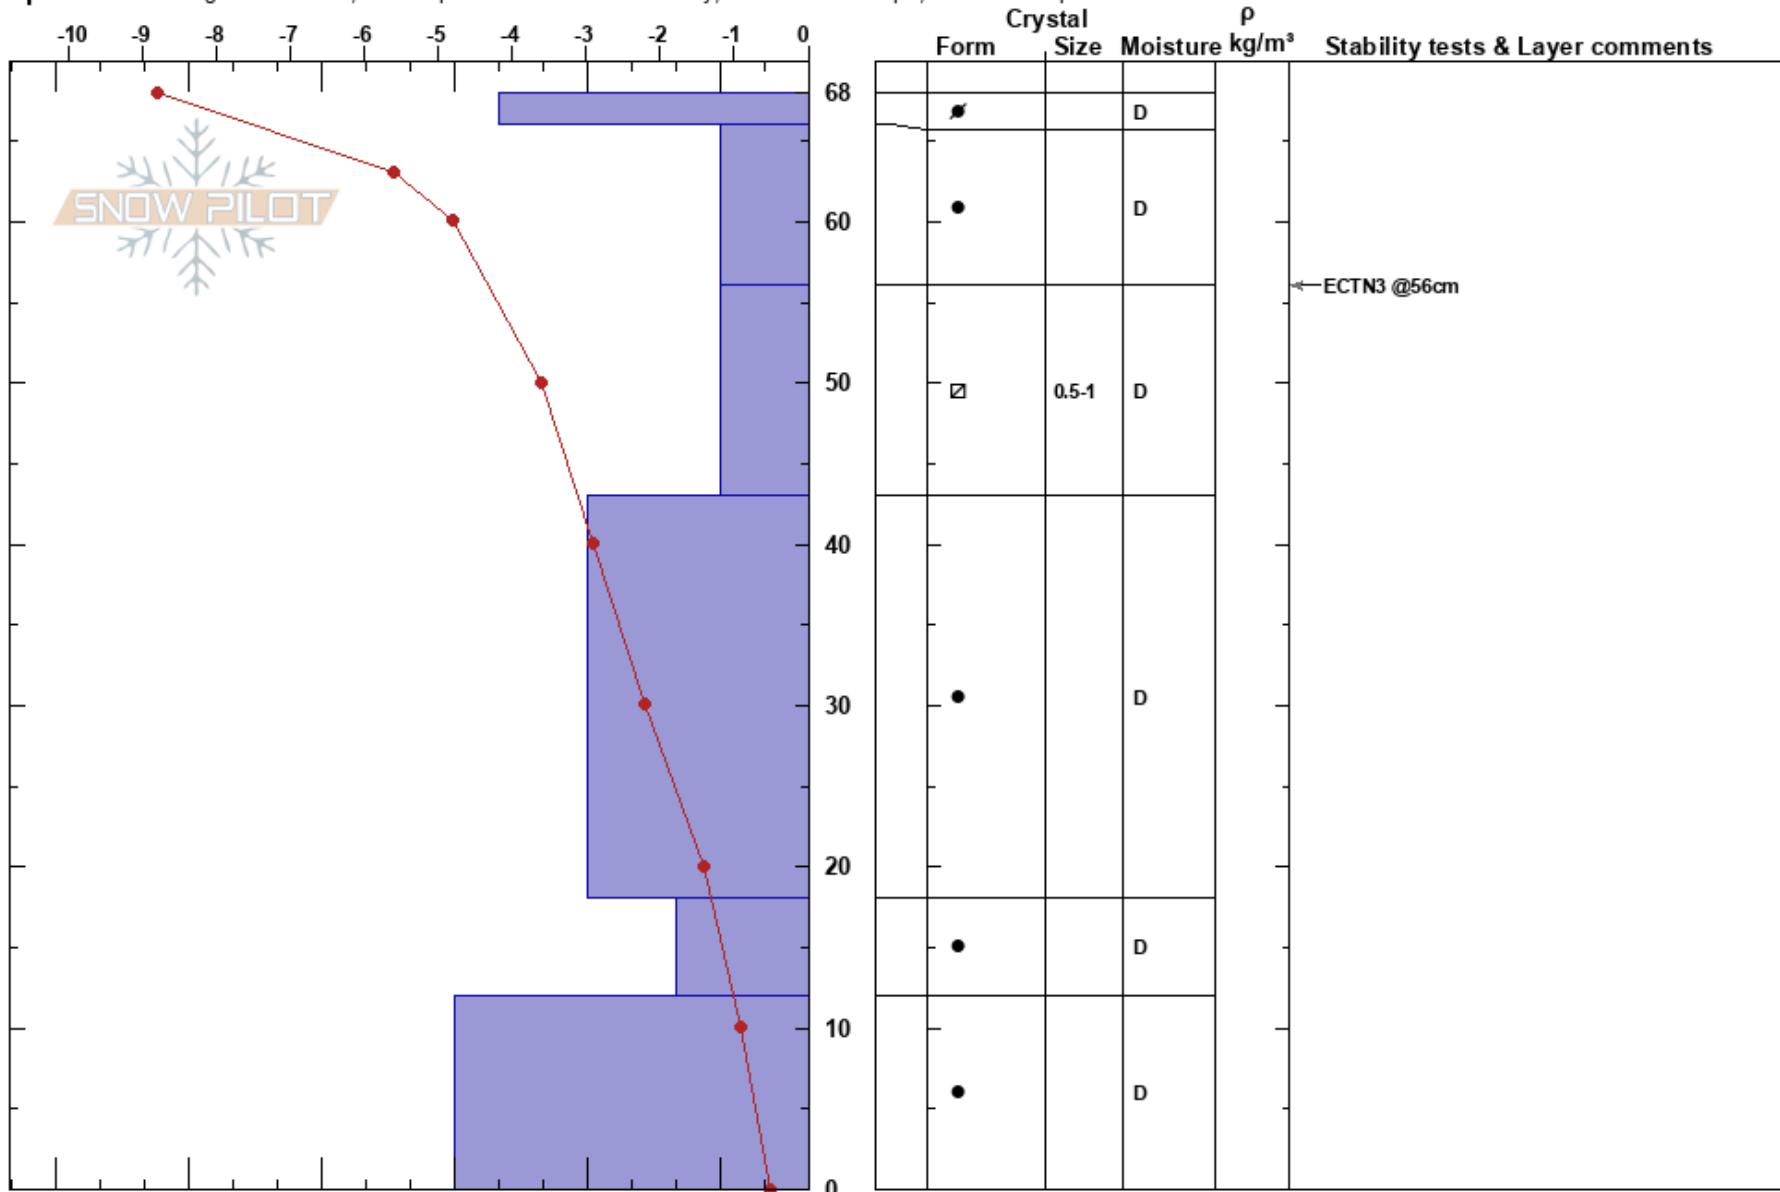

BRT S  
 Madison Range-N  
 MT  
 Elevation: 8900 ft  
 Aspect: NE

Jon Hageness  
 11/20/2018 - 2:00pm  
 Co-ord: 45.28599N, -111.42897W  
 Slope Angle: 35°  
 Wind Loading: no

Stability: Good  
 Air Temperature: -1°C  
 Sky Cover: CLR  
 Precipitation: NO  
 Wind: SW Light Breeze

HS:68  
 Layer Notes:  
 56-43cm: Problematic layer

Specifics: Pit dug in a Ski Area; Pit is representative of backcountry; Ski tracks on slope; We skied slope

Notes: