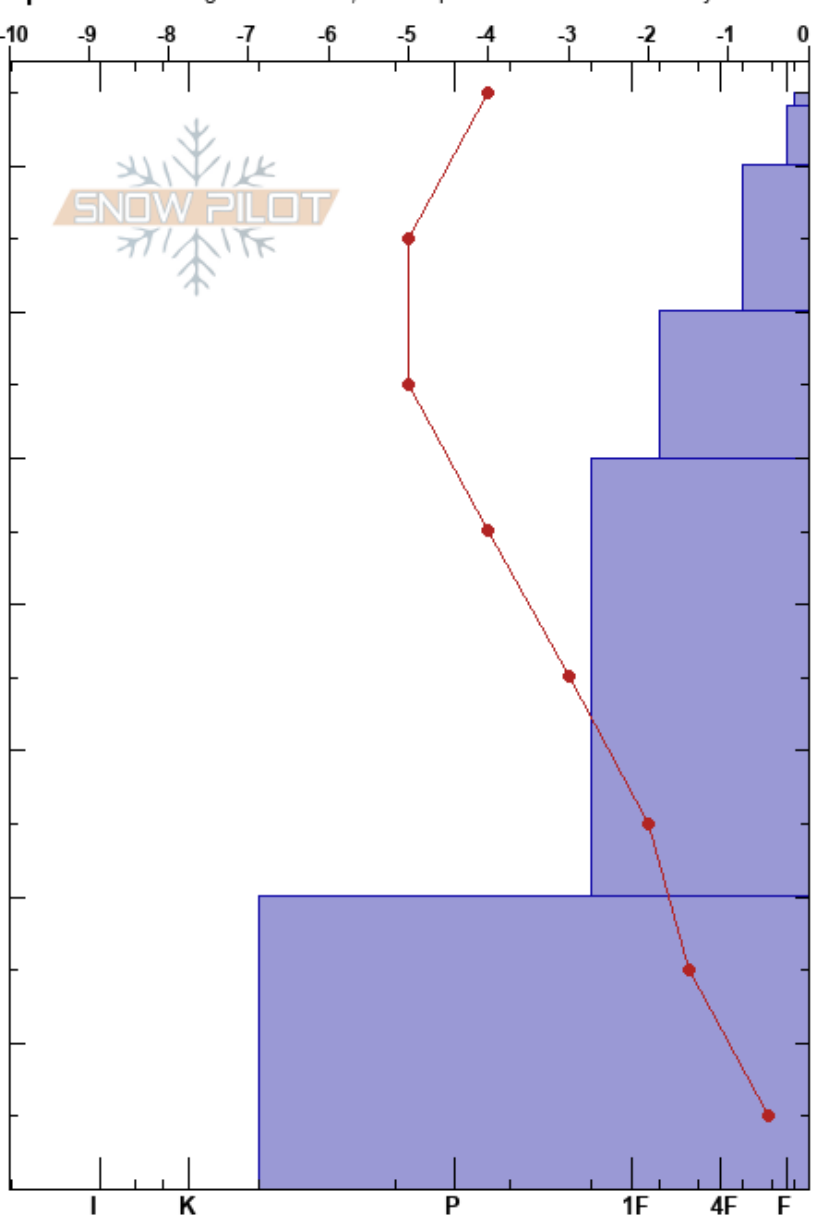

YC Shoulder
 Madison Range-N
 MT
 Elevation: 2850 m
 Aspect: 67°

Doug McCabe
 11/14/2018 - 2:00pm
 Co-ord: 45.23293N, -111.44702W
 Slope Angle: 22°
 Wind Loading: previous

Stability: Good
 Air Temperature: 1°C
 Sky Cover: FEW
 Precipitation: NO
 Wind: SW Light Breeze

HS: 75
 PF: 25
 75-74cm: Problematic layer

Layer Notes:

Specifics: Pit dug in a Ski Area; Pit is representative of backcountry

Height (cm)	Crystal		Moisture	ρ kg/m ³	Stability tests & Layer comments
	Form	Size			
75	V	1			
70	/	0.3			
60	/	0.5			
50	⊖	0.5			← STH @51cm
40	•	0.5			
30					
20					← STH @21cm
10	⊙				
0					ECTX CTN