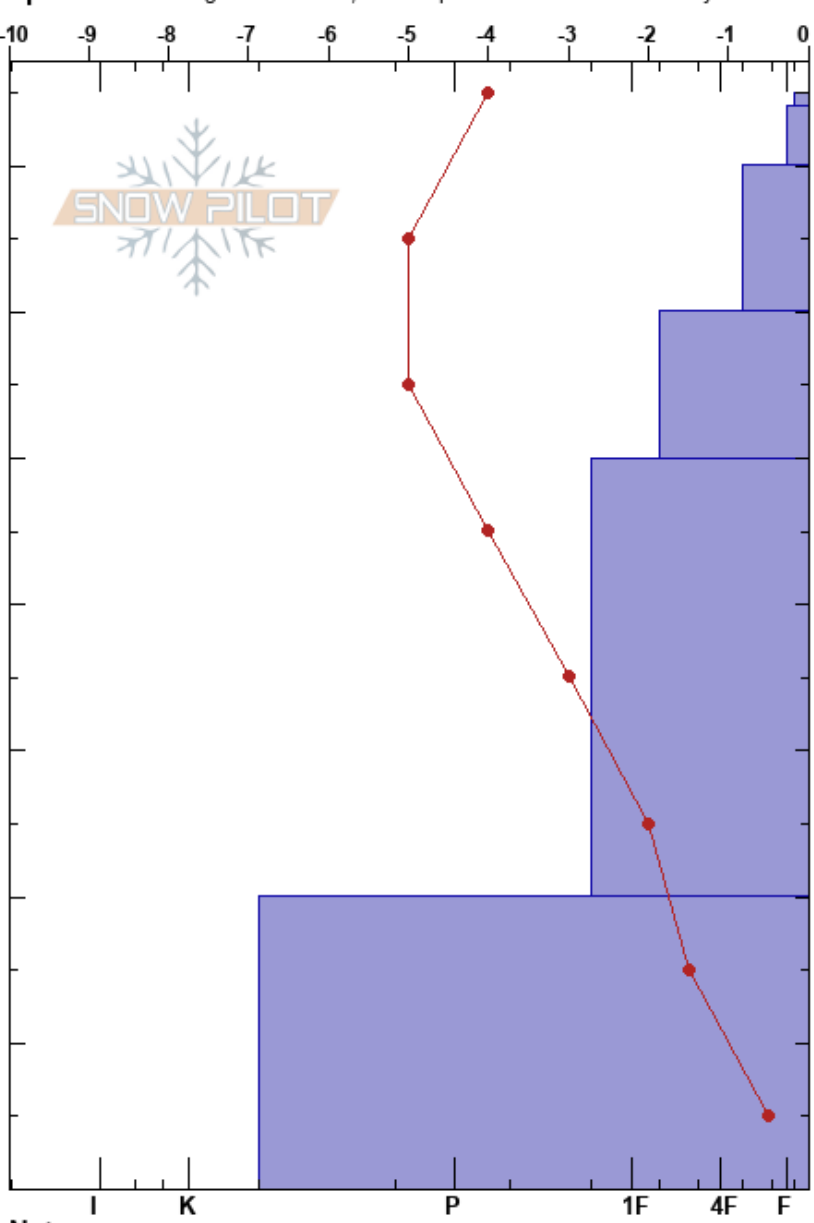

YC Shoulder
 Madison Range-N
 MT
 Elevation: 2850 m
 Aspect: 67°

Doug McCabe
 11/14/2018 - 2:00pm
 Co-ord: 45.23293N, -111.44702W
 Slope Angle: 22°
 Wind Loading: previous

Stability: Good
 Air Temperature: 1°C
 Sky Cover: FEW
 Precipitation: NO
 Wind: SW Light Breeze

HS: 75
 PF: 25
 75-74cm: Problematic layer

Specifics: Pit dug in a Ski Area; Pit is representative of backcountry

| Form | Crystal Size | Moisture | ρ kg/m ³ | Stability tests & Layer comments |
|------|--------------|----------|--------------------------|----------------------------------|
| V | 1 | | | |
| / | 0.3 | | | |
| / | 0.5 | | | |
| ⊖ | 0.5 | | | ← STH @51cm |
| • | 0.5 | | | ← STH @21cm |
| ⊙ | | | | |