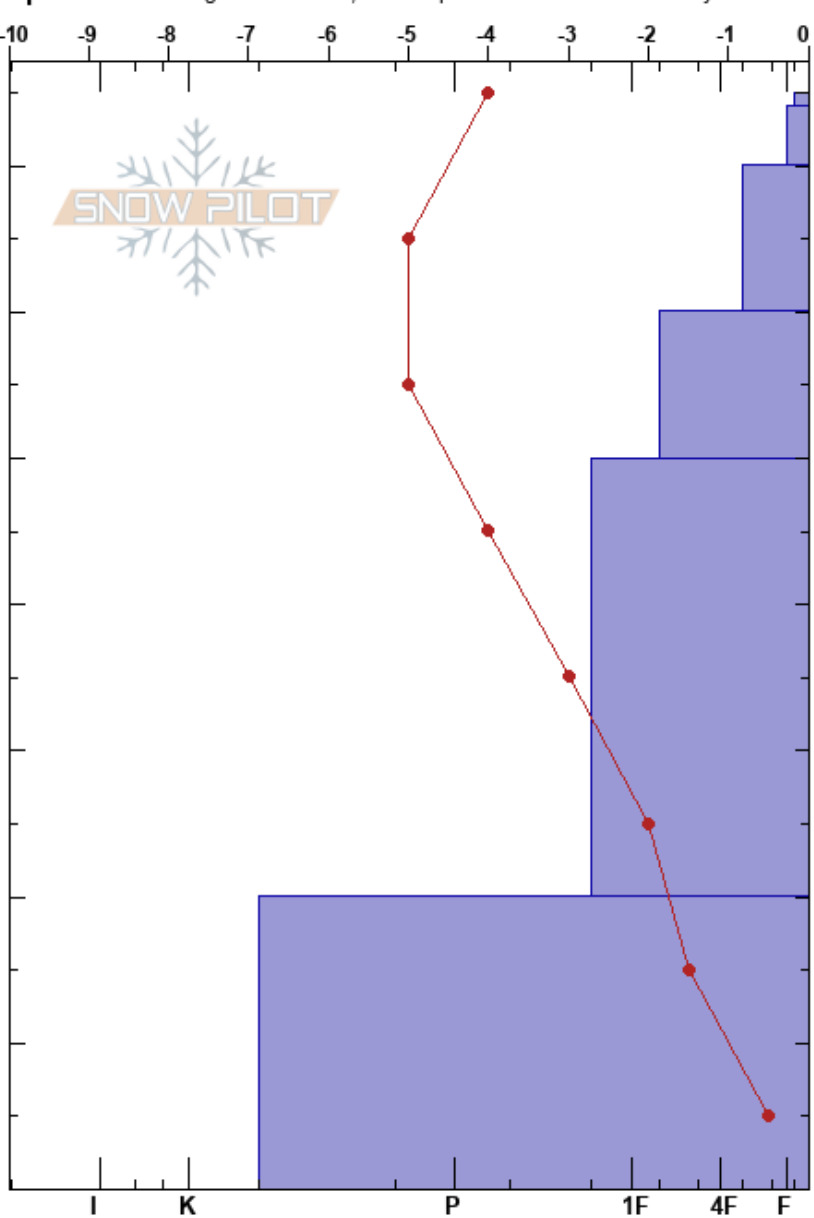

YC Shoulder  
 Madison Range-N  
 MT  
 Elevation: 2850 m  
 Aspect: 67°

Doug McCabe  
 11/14/2018 - 2:00pm  
 Co-ord: 45.23293N, -111.44702W  
 Slope Angle: 22°  
 Wind Loading: previous

Stability: Good  
 Air Temperature: 1°C  
 Sky Cover: FEW  
 Precipitation: NO  
 Wind: SW Light Breeze

HS: 75  
 PF: 25  
 75-74cm: Problematic layer

Specifics: Pit dug in a Ski Area; Pit is representative of backcountry

Form	Crystal Size	Moisture	$\rho$ kg/m <sup>3</sup>	Stability tests & Layer comments
V	1			
/	0.3			
/	0.5			
⊖	0.5			← STH @51cm
•	0.5			← STH @21cm
⊙				