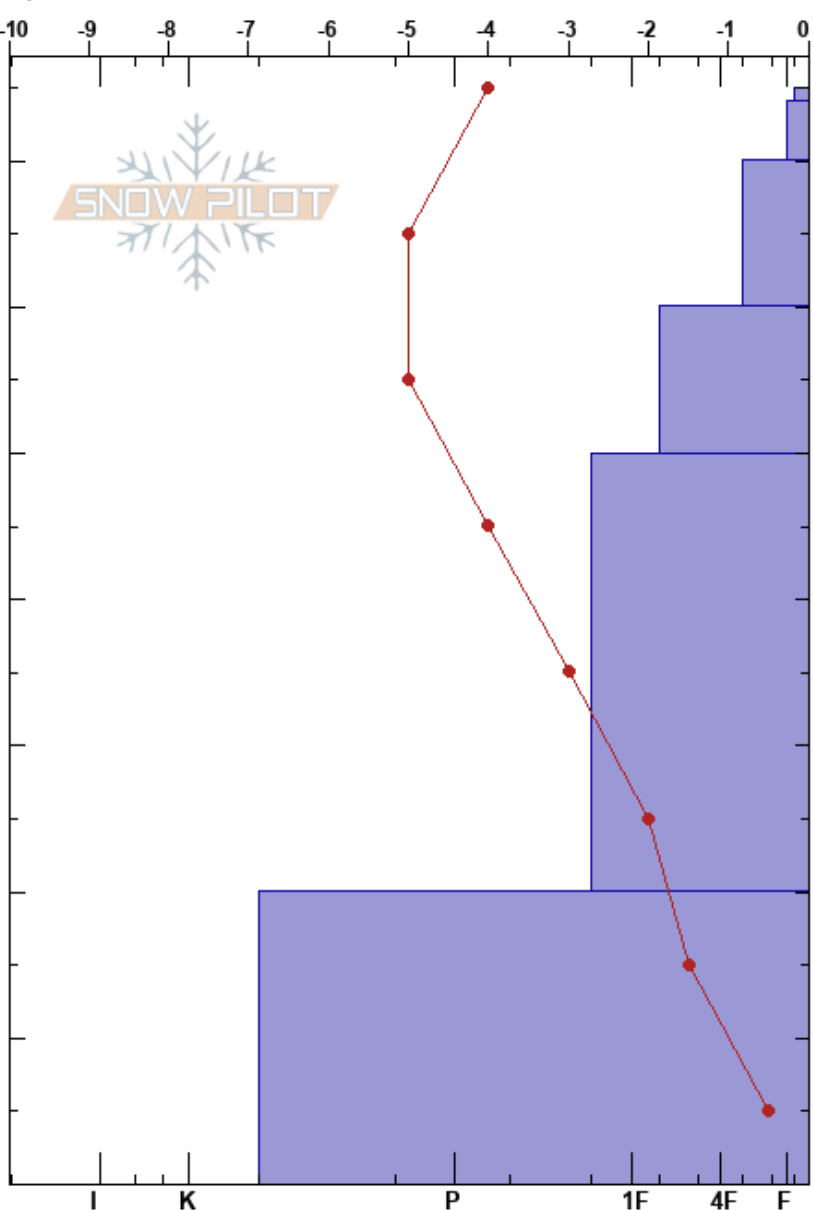

YC Shoulder
 Madison Range-N
 MT
 Elevation: 2850 m
 Aspect: 67°

Doug McCabe
 11/14/2018 - 2:00pm
 Co-ord: 45.23293N, -111.44702W
 Slope Angle: 22°
 Wind Loading: previous

Stability: Good
 Air Temperature: 1°C
 Sky Cover: FEW
 Precipitation: NO
 Wind: SW Light Breeze

HS: 75
 PF: 25
 75-74cm: Problematic layer

Specifics: Pit dug in a Ski Area; Pit is representative of backcountry

Form	Crystal Size	Moisture	ρ kg/m ³	Stability tests & Layer comments
V	1			
/	0.3			
/	0.5			
⊖	0.5			← STH @51cm
•	0.5			← STH @21cm
⊙				