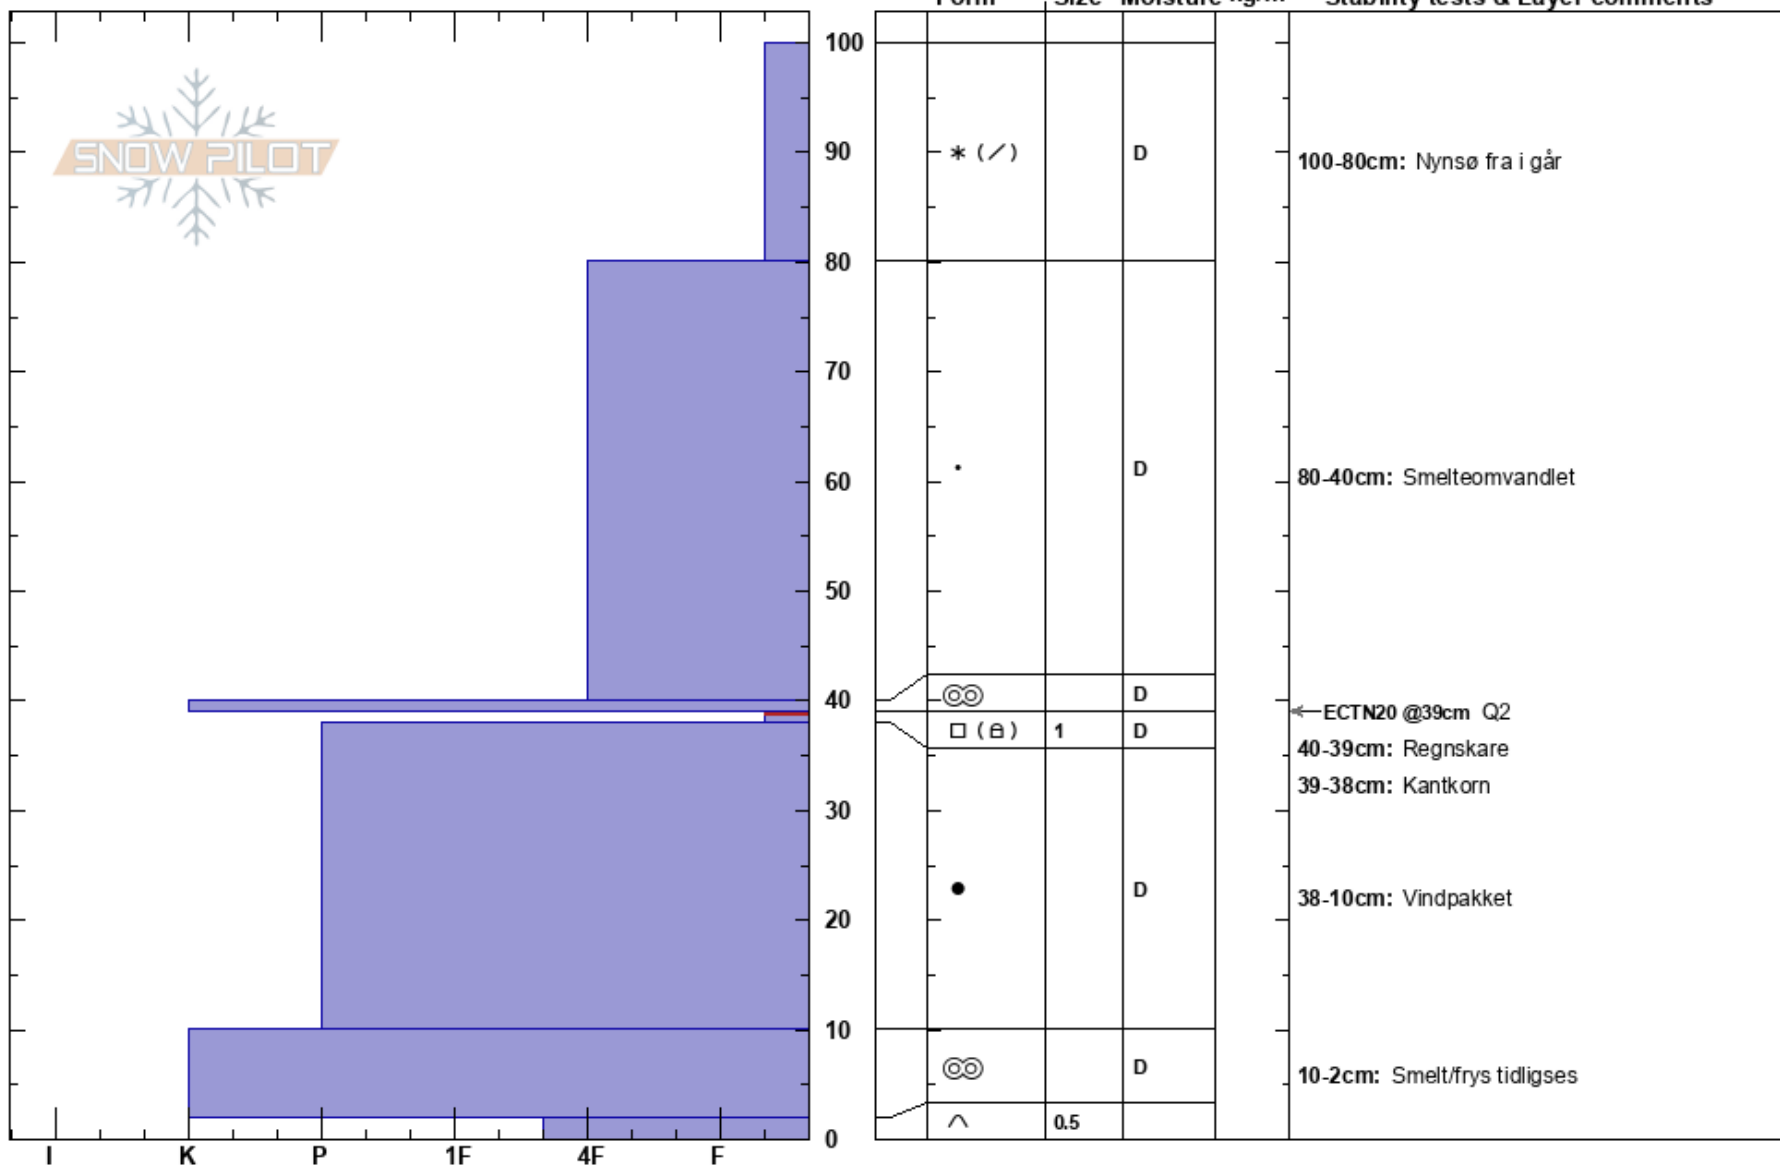

Test av snowpilot
 Romsdal
 Norway
 Elevation: 750 m
 Aspect: SW
 Specifics: Practice Pit; Ski tracks on slope; Poor pit location

martin haugland
 30/10/2018 - 08:39
 Co-ord: 32V 430246E 6975352N
 Slope Angle: 30°
 Wind Loading: previous

Stability: Good
 Air Temperature: -2°C
 Sky Cover: CLR
 Precipitation: NO
 Wind: NE Calm

HS: 100
 PS: 10
 Layer Notes:
 100-80cm: Nynsø fra i går
 80-40cm: Smelteomvandlet
 40-39cm: Regnskare
 39-38cm: Kantkorn
 39-38cm: Problematic layer
 [More Layer Comments below]

Notes: . Additional Layer Comments: 10-38cm: Vindpakket; 2-10cm: Smelt/frys tidligses;