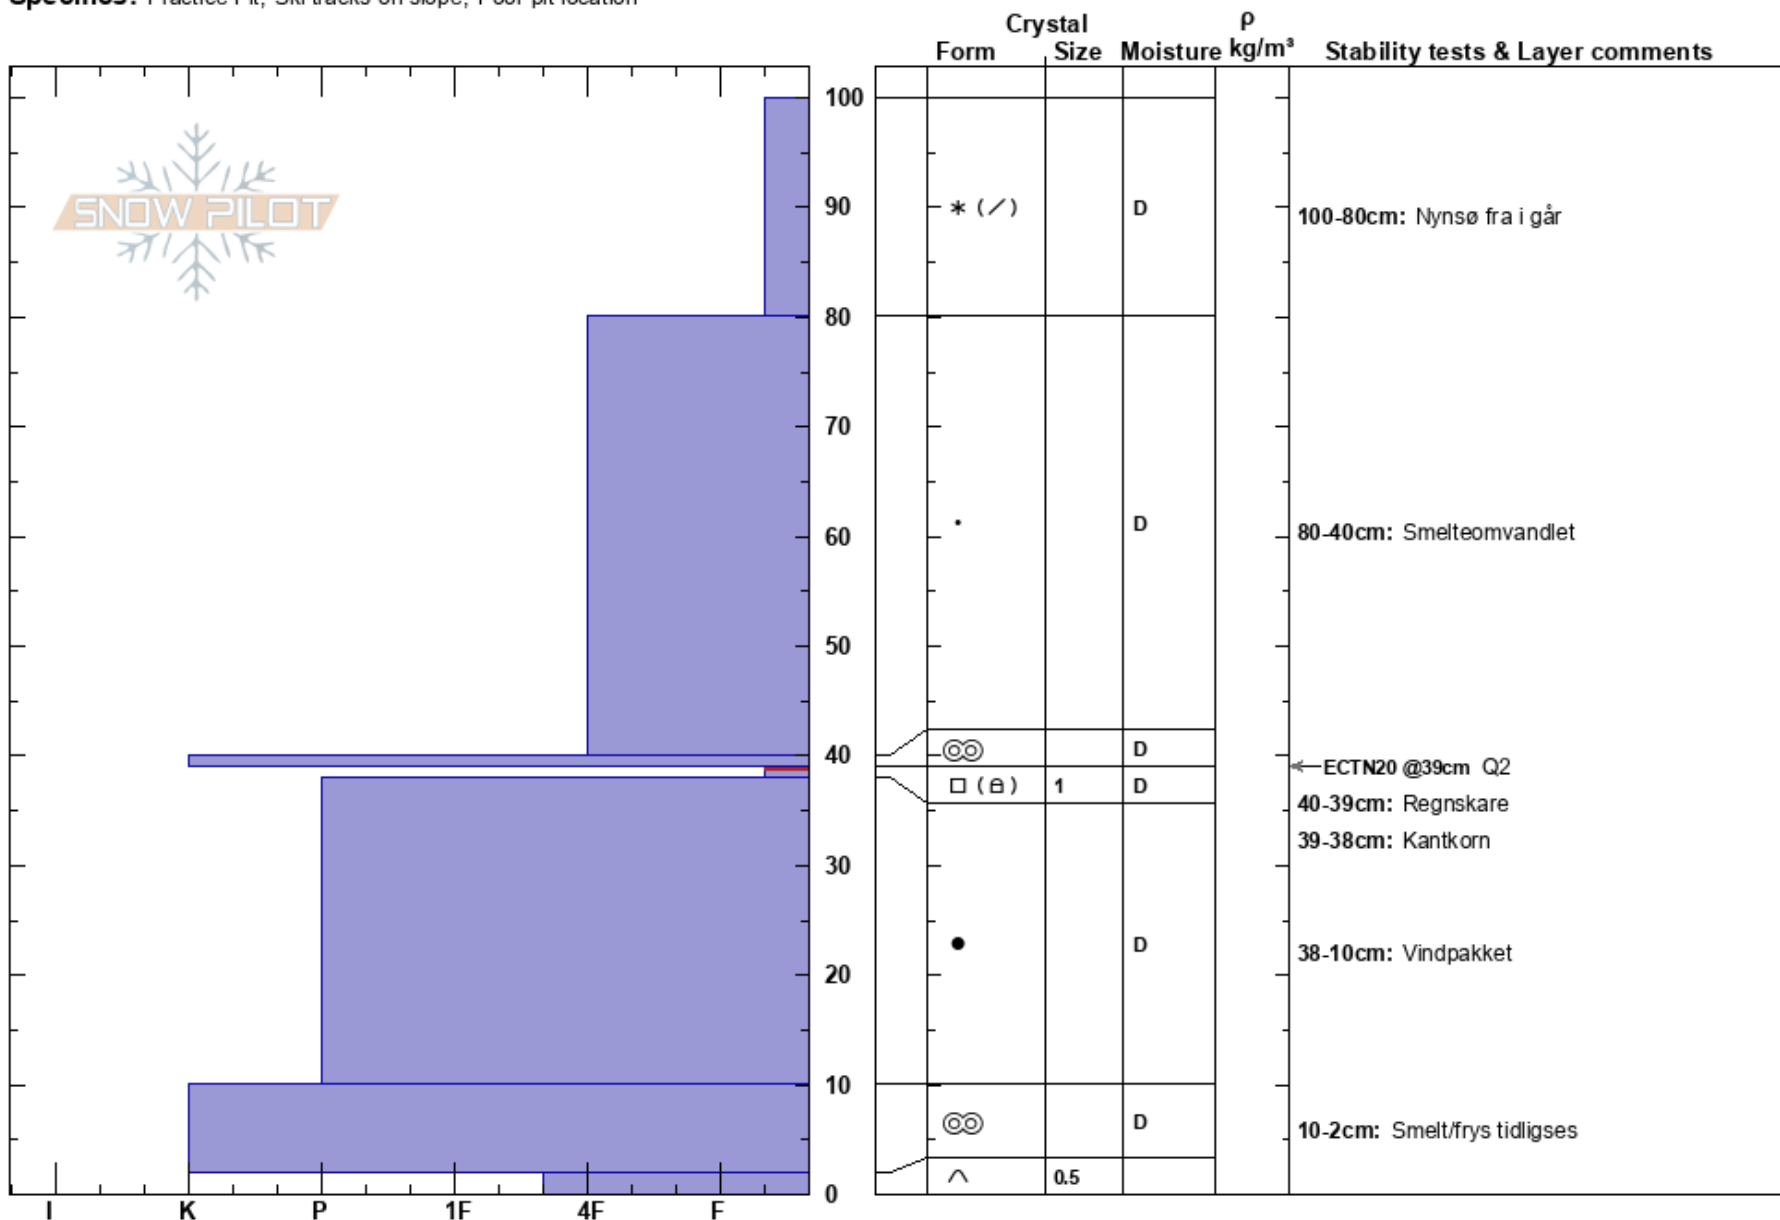

Test av snowpilot
 Romsdal
 Norway
Elevation: 750 m
Aspect: SW
Specifics: Practice Pit; Ski tracks on slope; Poor pit location

martin haugland
 30/10/2018 - 08:39
Co-ord: 32V 430246E 6975352N
Slope Angle: 30°
Wind Loading: previous

Stability: Good
Air Temperature: -2°C
Sky Cover: CLR
Precipitation: NO
Wind: NE Calm

HS: 100
PS: 10
Layer Notes:
 100-80cm: Nynsø fra i går
 80-40cm: Smelteomvandlet
 40-39cm: Regnskare
 39-38cm: Kantkorn
 39-38cm: Problematic layer
 [More Layer Comments below]

Notes: . Additional Layer Comments: 10-38cm: Vindpakket; 2-10cm: Smelt/frys tidligses;