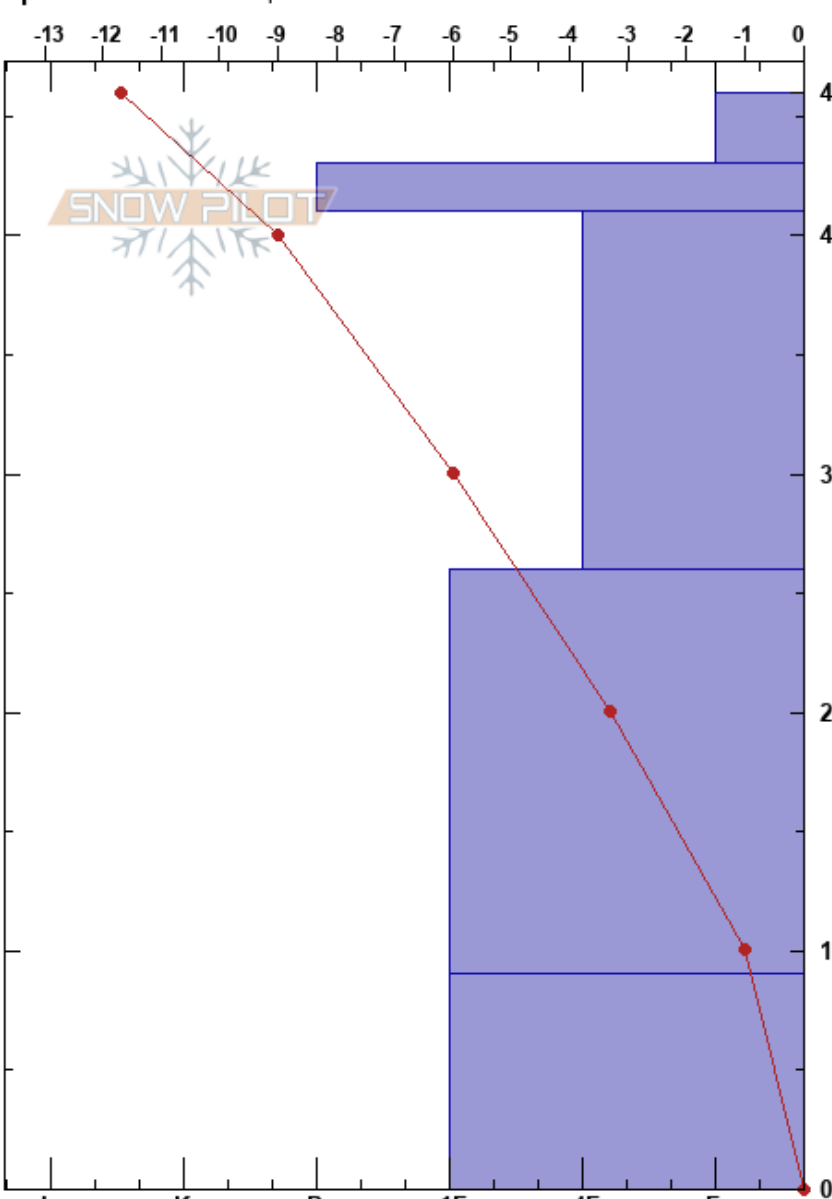

Grassy Bowl
 San Juan Range
 CO
 Elevation: 3596 m
 Aspect: 305°
 Specifics: We skied slope

Jasper Thompson
 10/13/2018 - 11:00am
 Co-ord: 37.87178N, -107.63815W
 Slope Angle:
 Wind Loading:

Stability: Very Good HS:46
 Air Temperature: -3°C
 Sky Cover: CLR
 Precipitation: NO
 Wind: E Light Breeze

Layer Notes:

Form	Crystal Size	Moisture	ρ kg/m ³	Stability tests & Layer comments
□ (V)	2			
○				
•	0.5			
•	0.5			← CT18 @26cm
•	0.5			

2x CT11, BRK @0cm 2mm RG on ground
 ECTP @0cm

Notes: