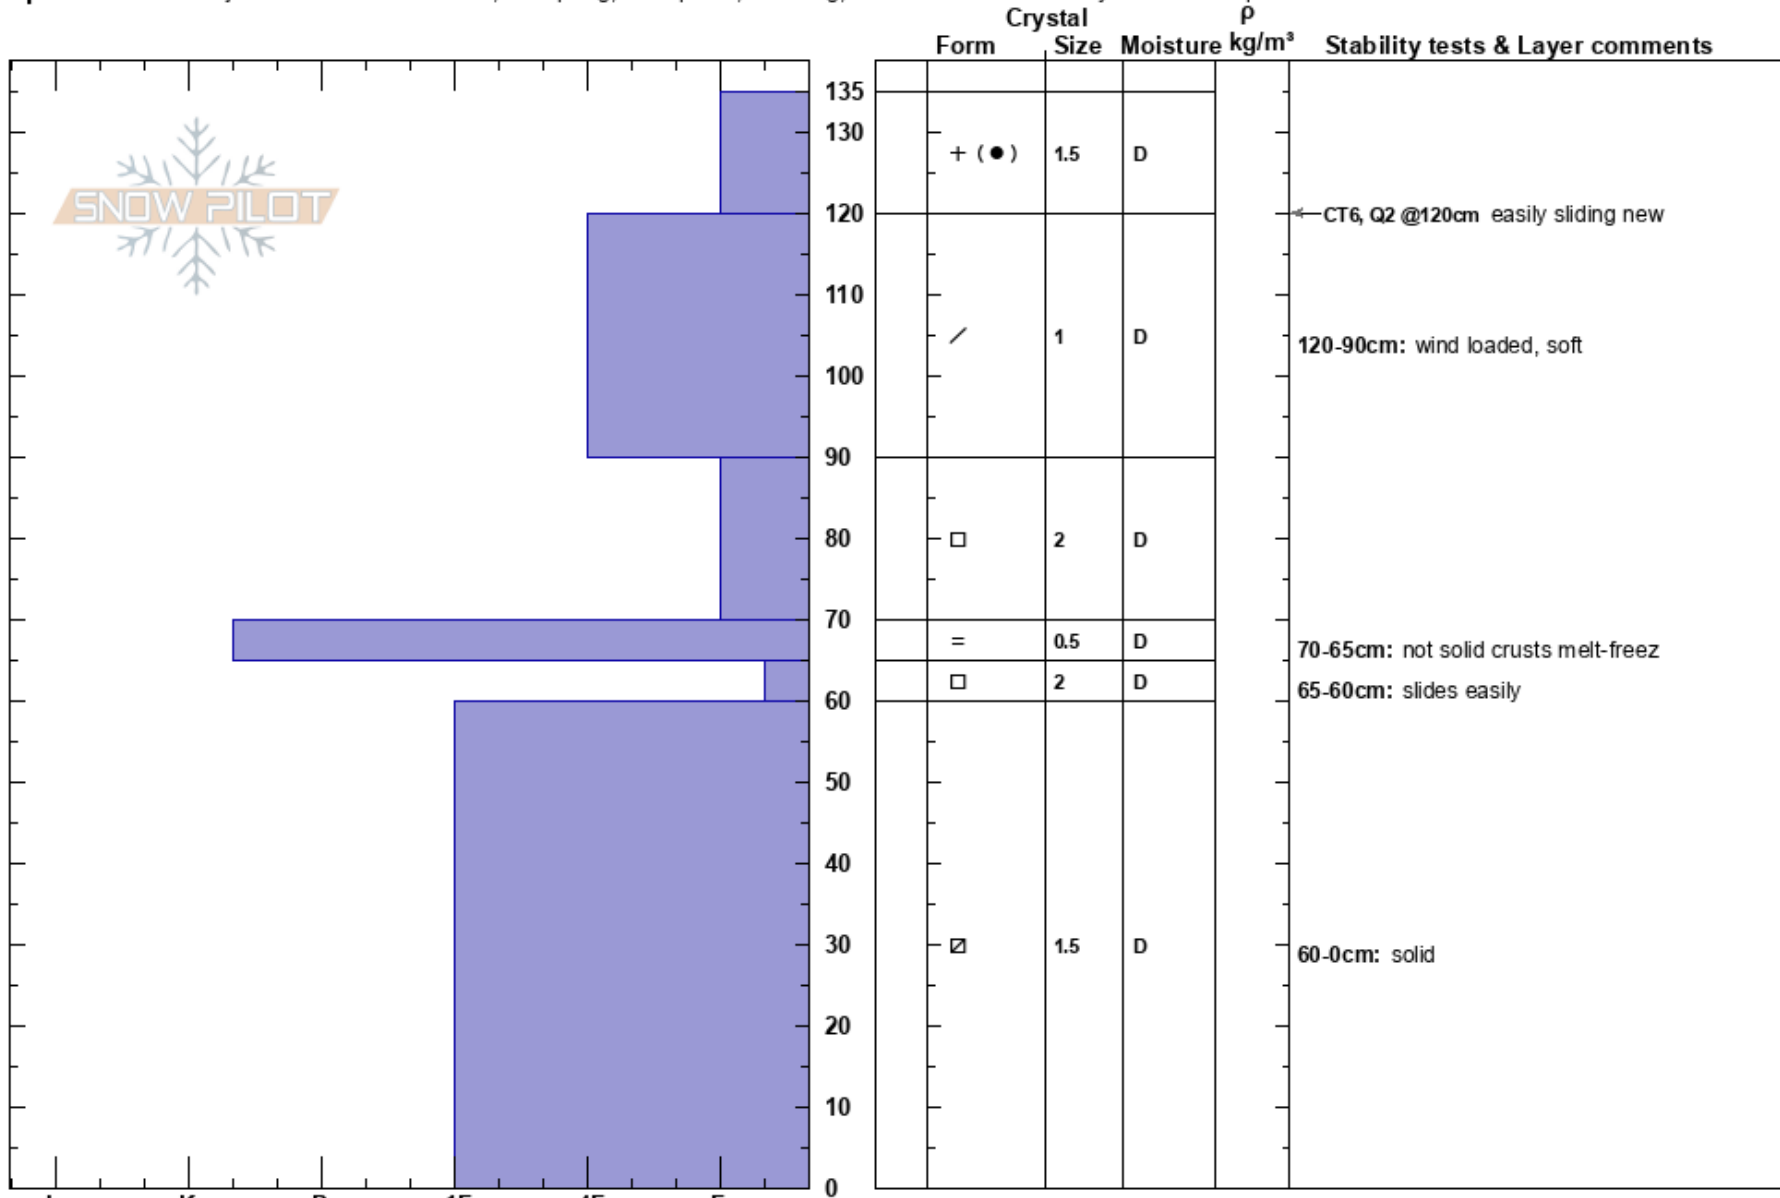

Pirin-2010-Forest aval

Momchil Panayotov

Stability:

HS: 135

Layer Notes:

Bulgaria 07/02/2010 - 16:00

Co-ord: 41.76533N, 23.43436E

Air Temperature: -5°C

PS: 10

120-90cm: wind loaded, soft

Elevation: 2200 m

Slope Angle: 40°

Sky Cover: CLR

70-65cm: not solid crusts melt-freez

Aspect: NW

Wind Loading: previous

Precipitation: NO

65-60cm: slides easily

Wind: NW Calm

60-0cm: Problematic layer

60-0cm: solid

Notes: profile next to spontaneous avalanche in forests. In previous days 2 fatalities in proximity.