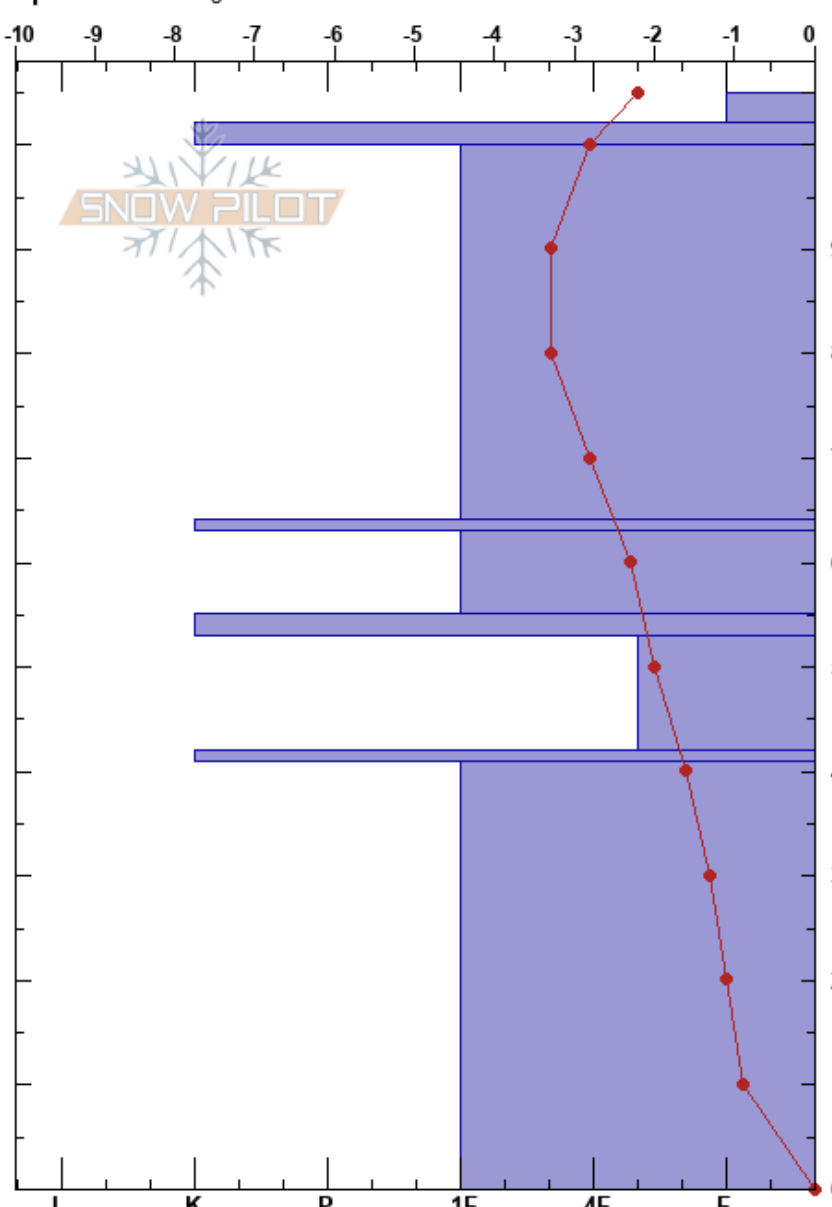

BB5 180805  
 Coronet Peak  
 New Zealand  
**Elevation:** 1550 m  
**Aspect:** SE  
**Specifics:** Pit dug in a Ski Area

Joseph Ganley  
 05/08/2018 - 10:30  
**Co-ord:** -44.91418N, 168.74109W  
**Slope Angle:** 33°  
**Wind Loading:** previous

**Stability:**  
**Air Temperature:** 3.2°C  
**PS:** 20 42-41cm: Problematic layer  
**Sky Cover:** SCT  
**Precipitation:** NO  
**Wind:** Calm

Form	Crystal Size	Moisture	$\rho$ kg/m <sup>3</sup>	Stability tests & Layer comments
—	3			
■				
●	1			← CT13, RP @90cm
■	1			
□	1			
■				← CT17, RP @39cm
♡	2			
				← ECTX