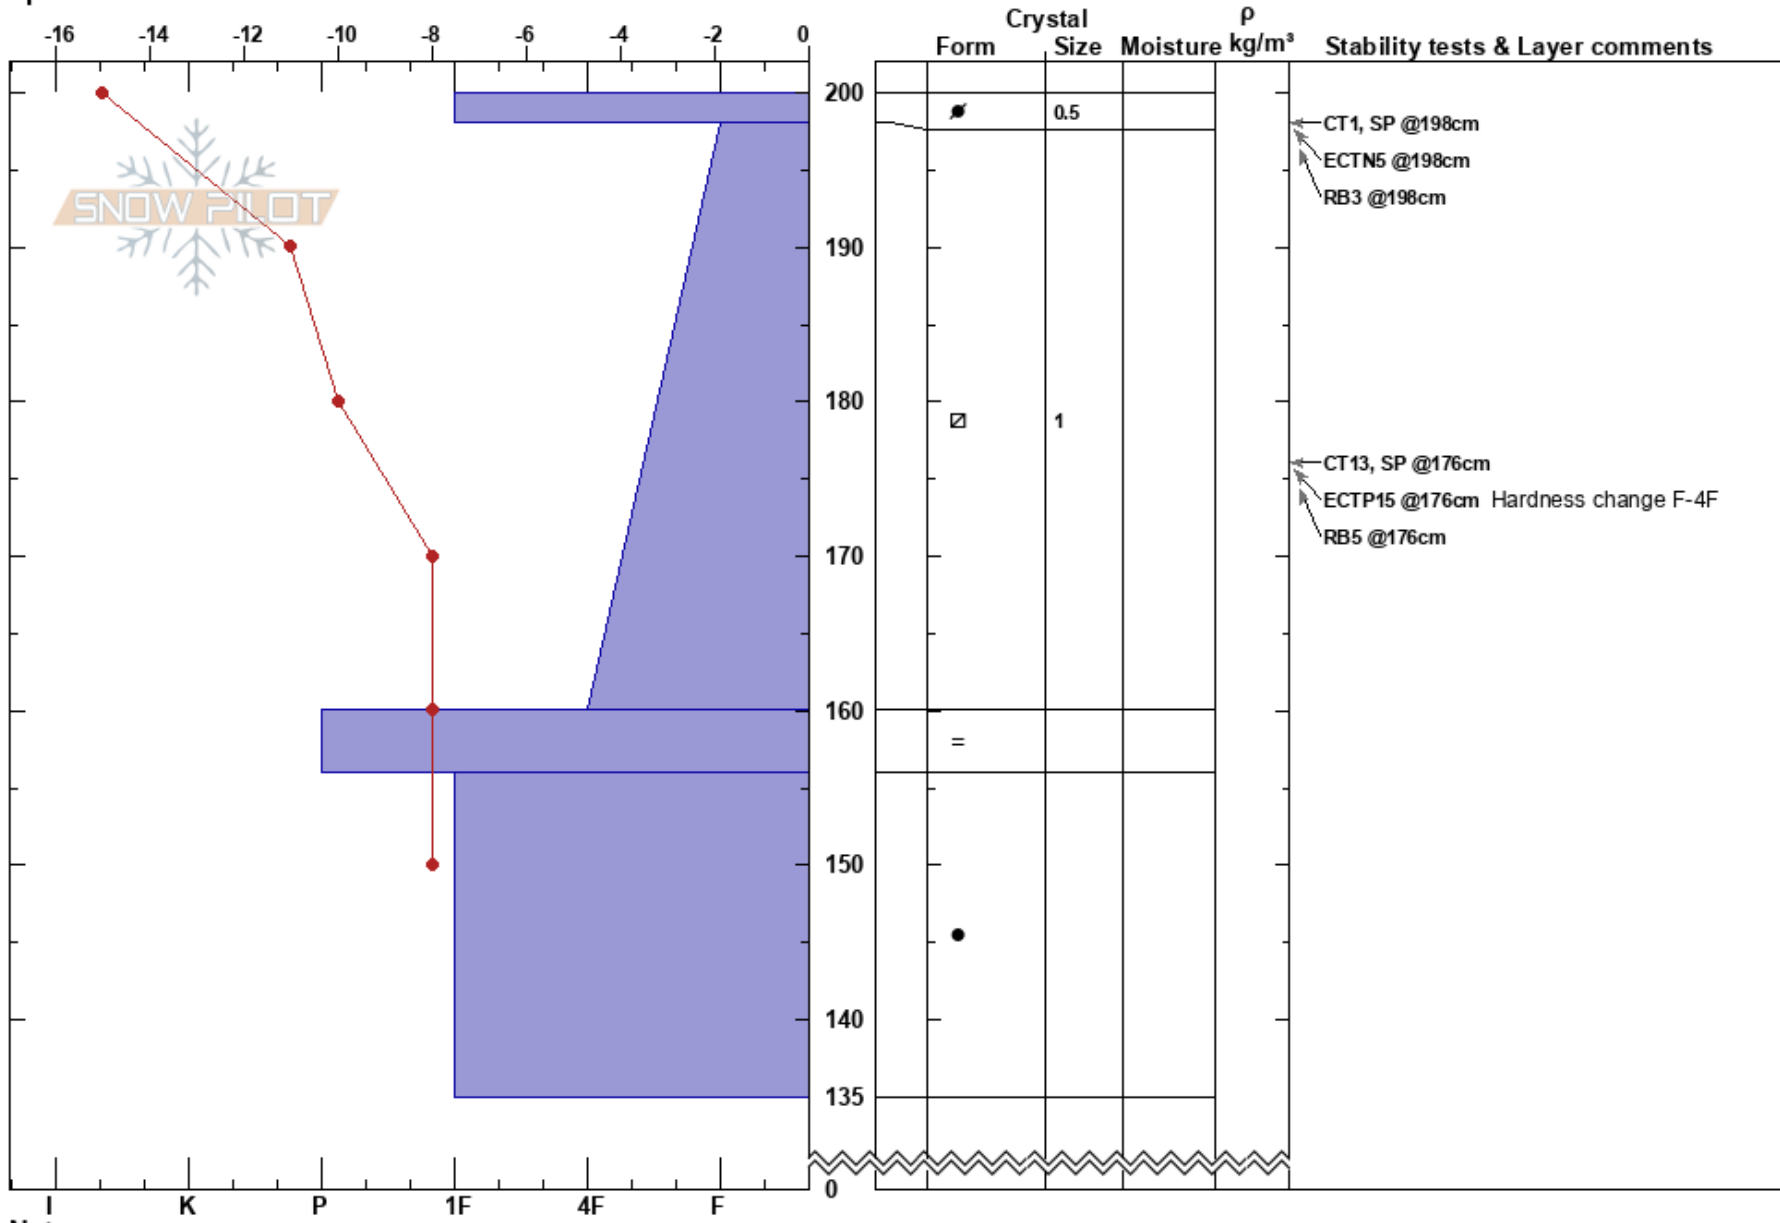

Upper Laguna
 Cerro Cathedral
 Argentina
 Elevation: 6900 ft
 Aspect: 113°
 Specifics:

David Reichel
 01/08/2018 - 12:00
 Co-ord: -41.17961N, -71.48268W
 Slope Angle: 20°
 Wind Loading: previous

Stability: **HS:200** **Layer Notes:**
 Air Temperature: -10°C **PF: 25** 198-160cm: Problematic layer
 Sky Cover: CLR
 Precipitation: NO
 Wind: Calm