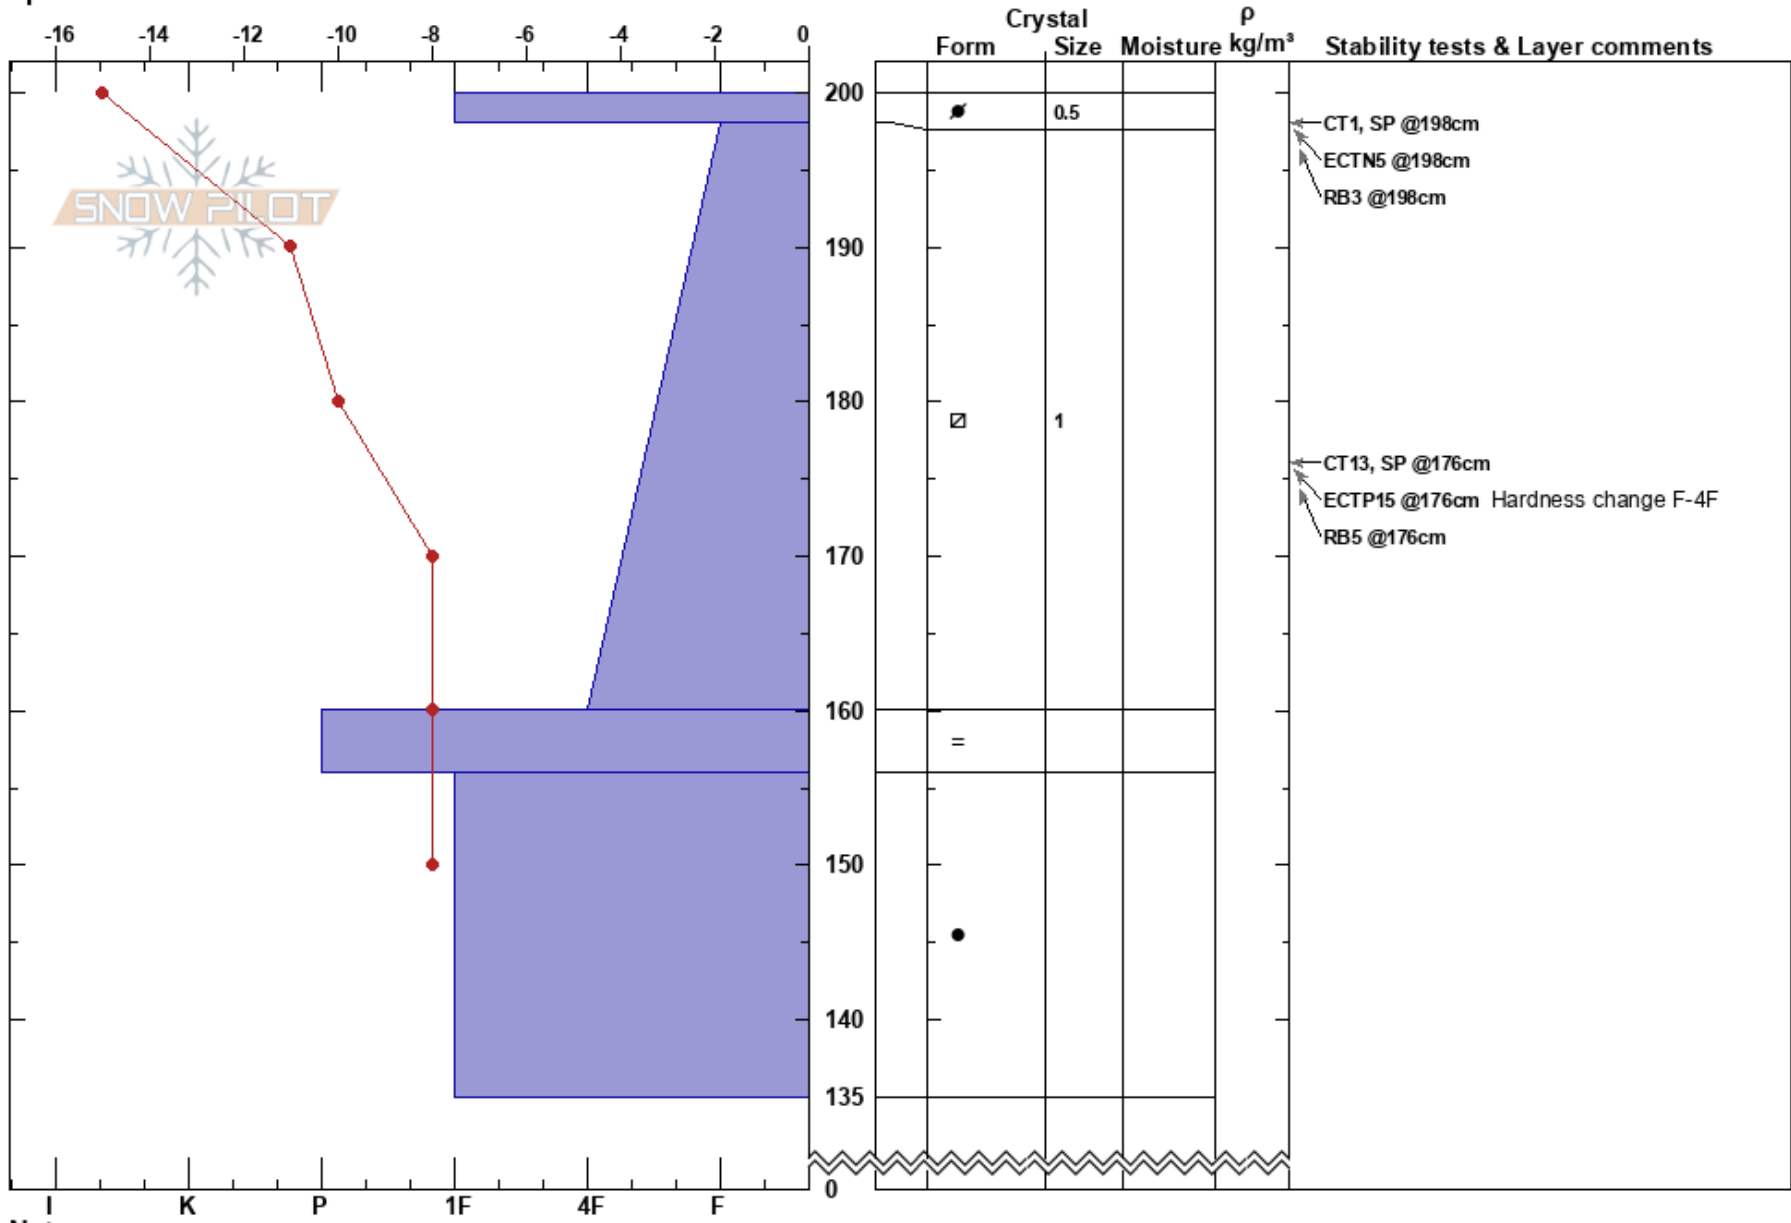

Upper Laguna  
 Cerro Cathedral  
 Argentina  
 Elevation: 6900 ft  
 Aspect: 113°  
 Specifics:

David Reichel  
 01/08/2018 - 12:00  
 Co-ord: -41.17961N, -71.48268W  
 Slope Angle: 20°  
 Wind Loading: previous

Stability: **HS:200** **Layer Notes:**  
 Air Temperature: -10°C **PF: 25** 198-160cm: Problematic layer  
 Sky Cover: CLR  
 Precipitation: NO  
 Wind: Calm

Notes: