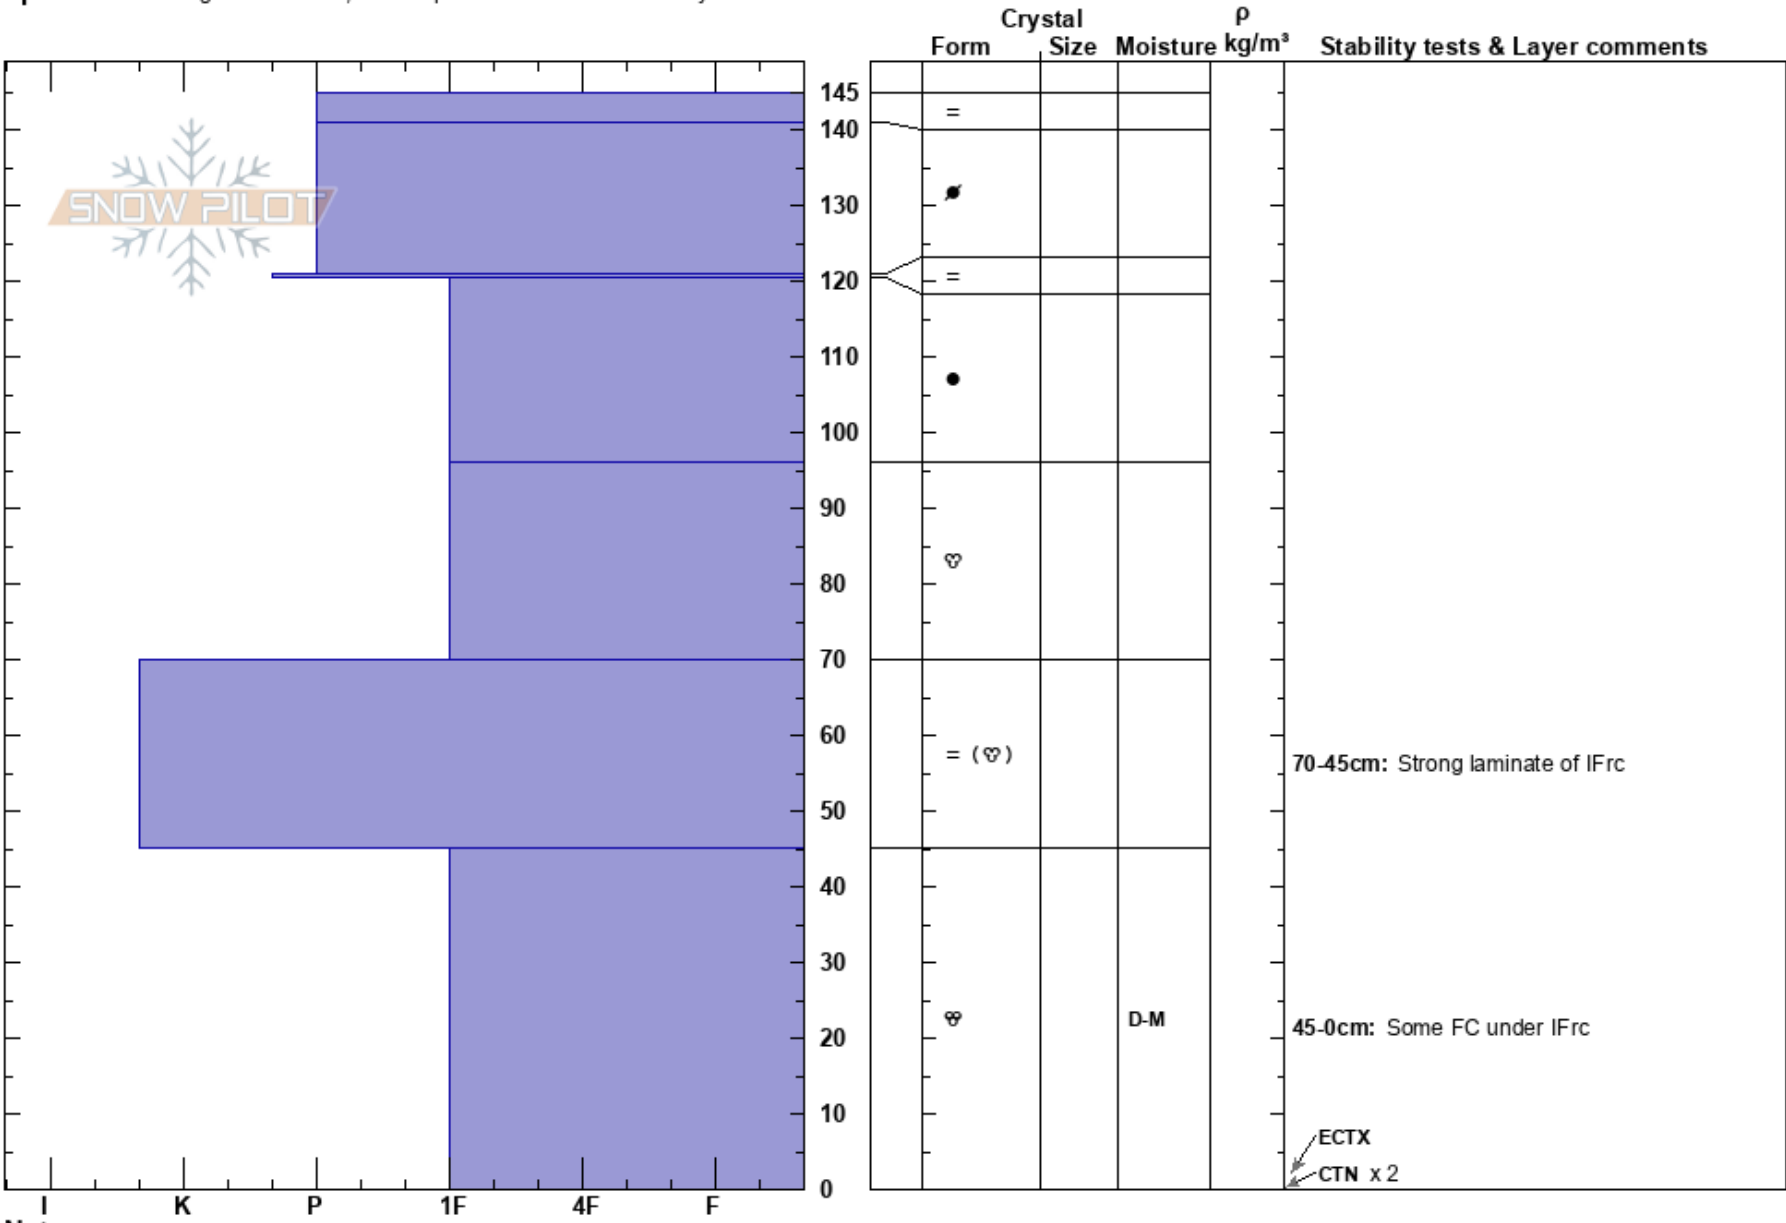

TR Cornice bowl  
 Craigieburn Range  
 New Zealand  
**Elevation:** 1700 m  
**Aspect:** SE  
**Specifics:** Pit dug in a Ski Area; Pit is representative of backcountry

Anna Loomes  
 17/07/2018 - 14:00  
**Co-ord:**  
**Slope Angle:** 34°  
**Wind Loading:**

**Stability:**  
**Air Temperature:**  
**Sky Cover:** CLR  
**Precipitation:** NO  
**Wind:** NW Light Breeze

**HS:** 145  
**PF:** 20  
 70-45cm: Strong laminate of IFrc  
 45-0cm: Some FC under IFrc

**Notes:** Quick profile, sheltered spot 100m below ridge