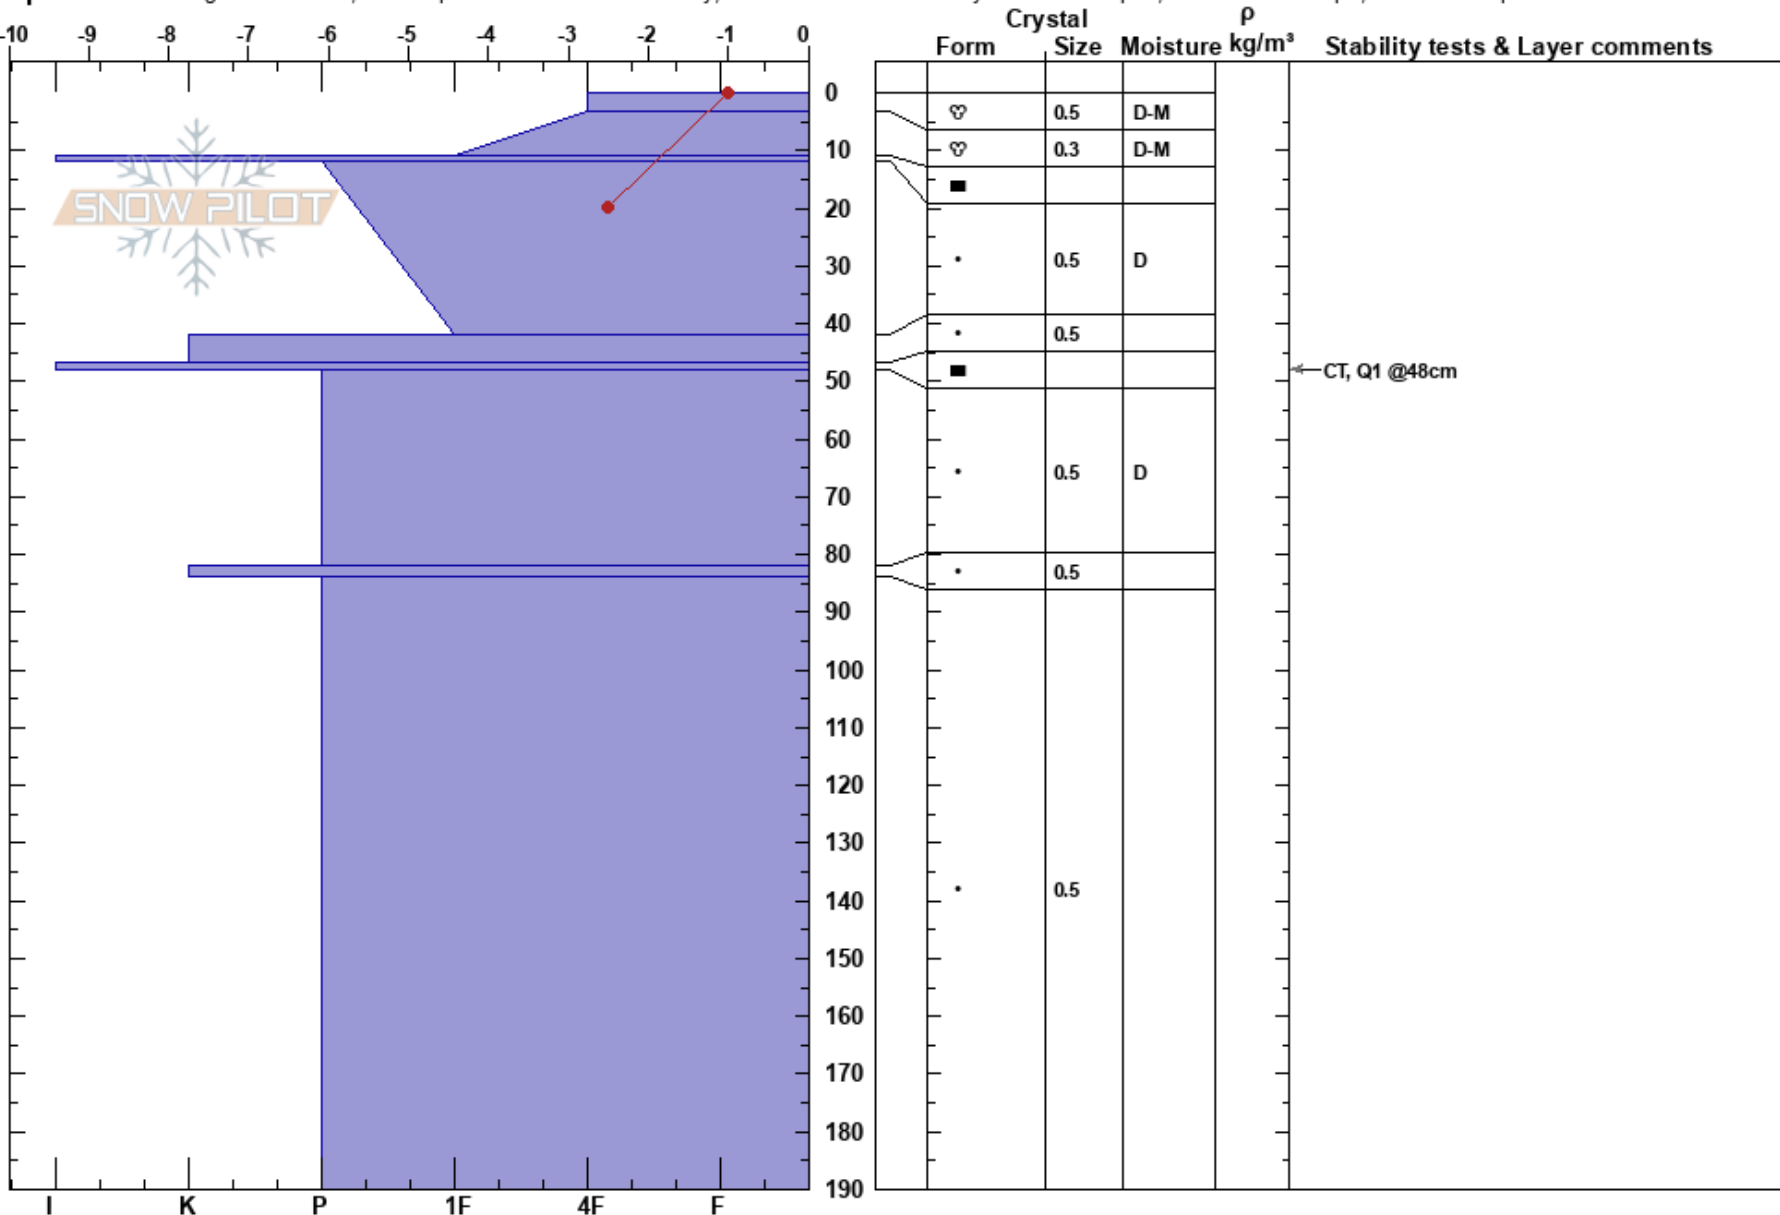

Catedral Filo a Frey
 Cerro Cathedral
 Argentina
 Elevation: 2040 m
 Aspect: NE

Gabriel Castro
 09/07/2018 - 14:00
 Co-ord: -41.17071S, -71.48606W
 Slope Angle: 32°
 Wind Loading:

Stability: Good HS: 190 Layer Notes:
 Air Temperature: 10°C PF: 25 47-48cm: Problematic layer
 Sky Cover: CLR
 Precipitation: NO
 Wind: NE Light Breeze

Specifics: Pit dug in a Ski Area; Pit is representative of backcountry; Recent avalanche activity on similar slopes; Ski tracks on slope; We skied slope

Notes: