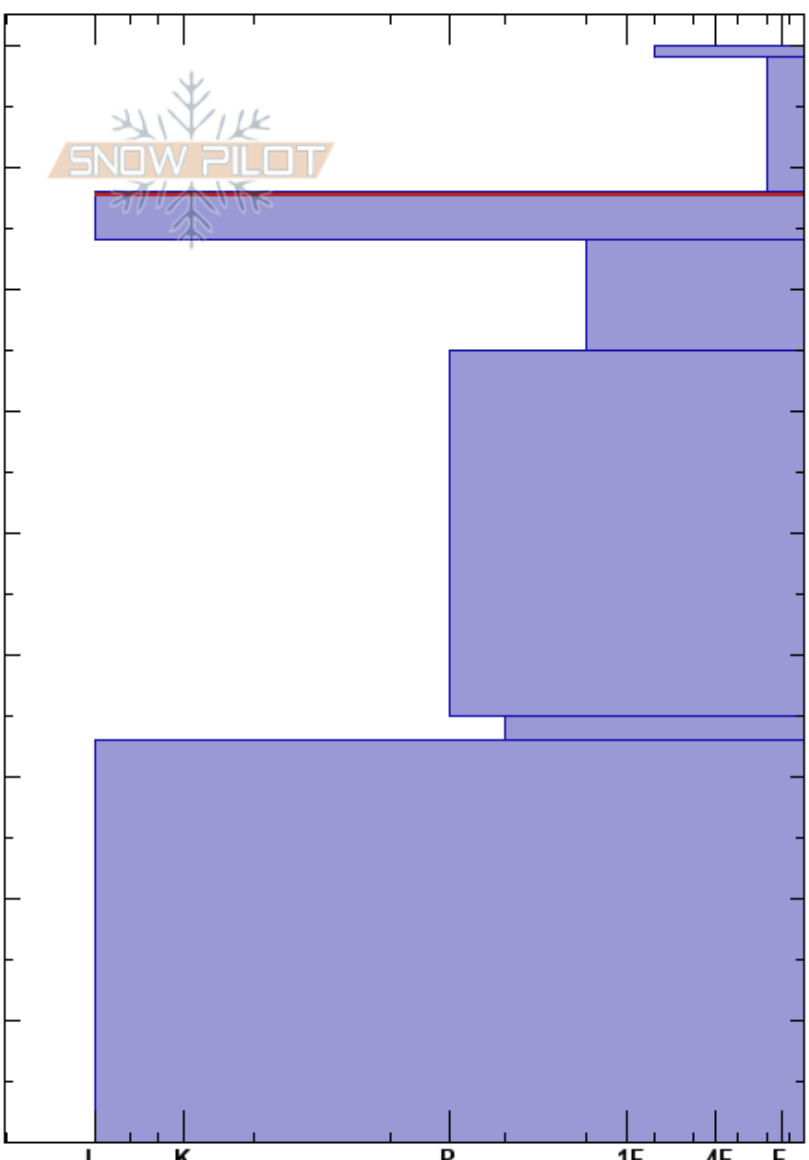

Blacksmiths
 Leigh Frye
 Hutt Range
 New Zealand
Elevation: 6560 ft
Aspect: 40°
Specifics: Pit dug in a Ski Area

04/07/2018 - 13:00
Co-ord: -43.48966N, 171.52842W
Slope Angle: 35°
Wind Loading: previous

Stability:
Air Temperature:
Sky Cover: CLR
Precipitation: NO
Wind: W Moderate

HS: 90
PF: 15
Layer Notes:
 78-74cm: Mid June Crust
 78-74cm: Problematic layer
 33-0cm: Queen's

Form	Crystal		Moisture	ρ kg/m ³	Stability tests & Layer comments
	Size				
∇	0.5-2				
+	1	D			
⊙					78-74cm: Mid June Crust
□					
•	0.3	D			
□	1				
					33-0cm: Queen's