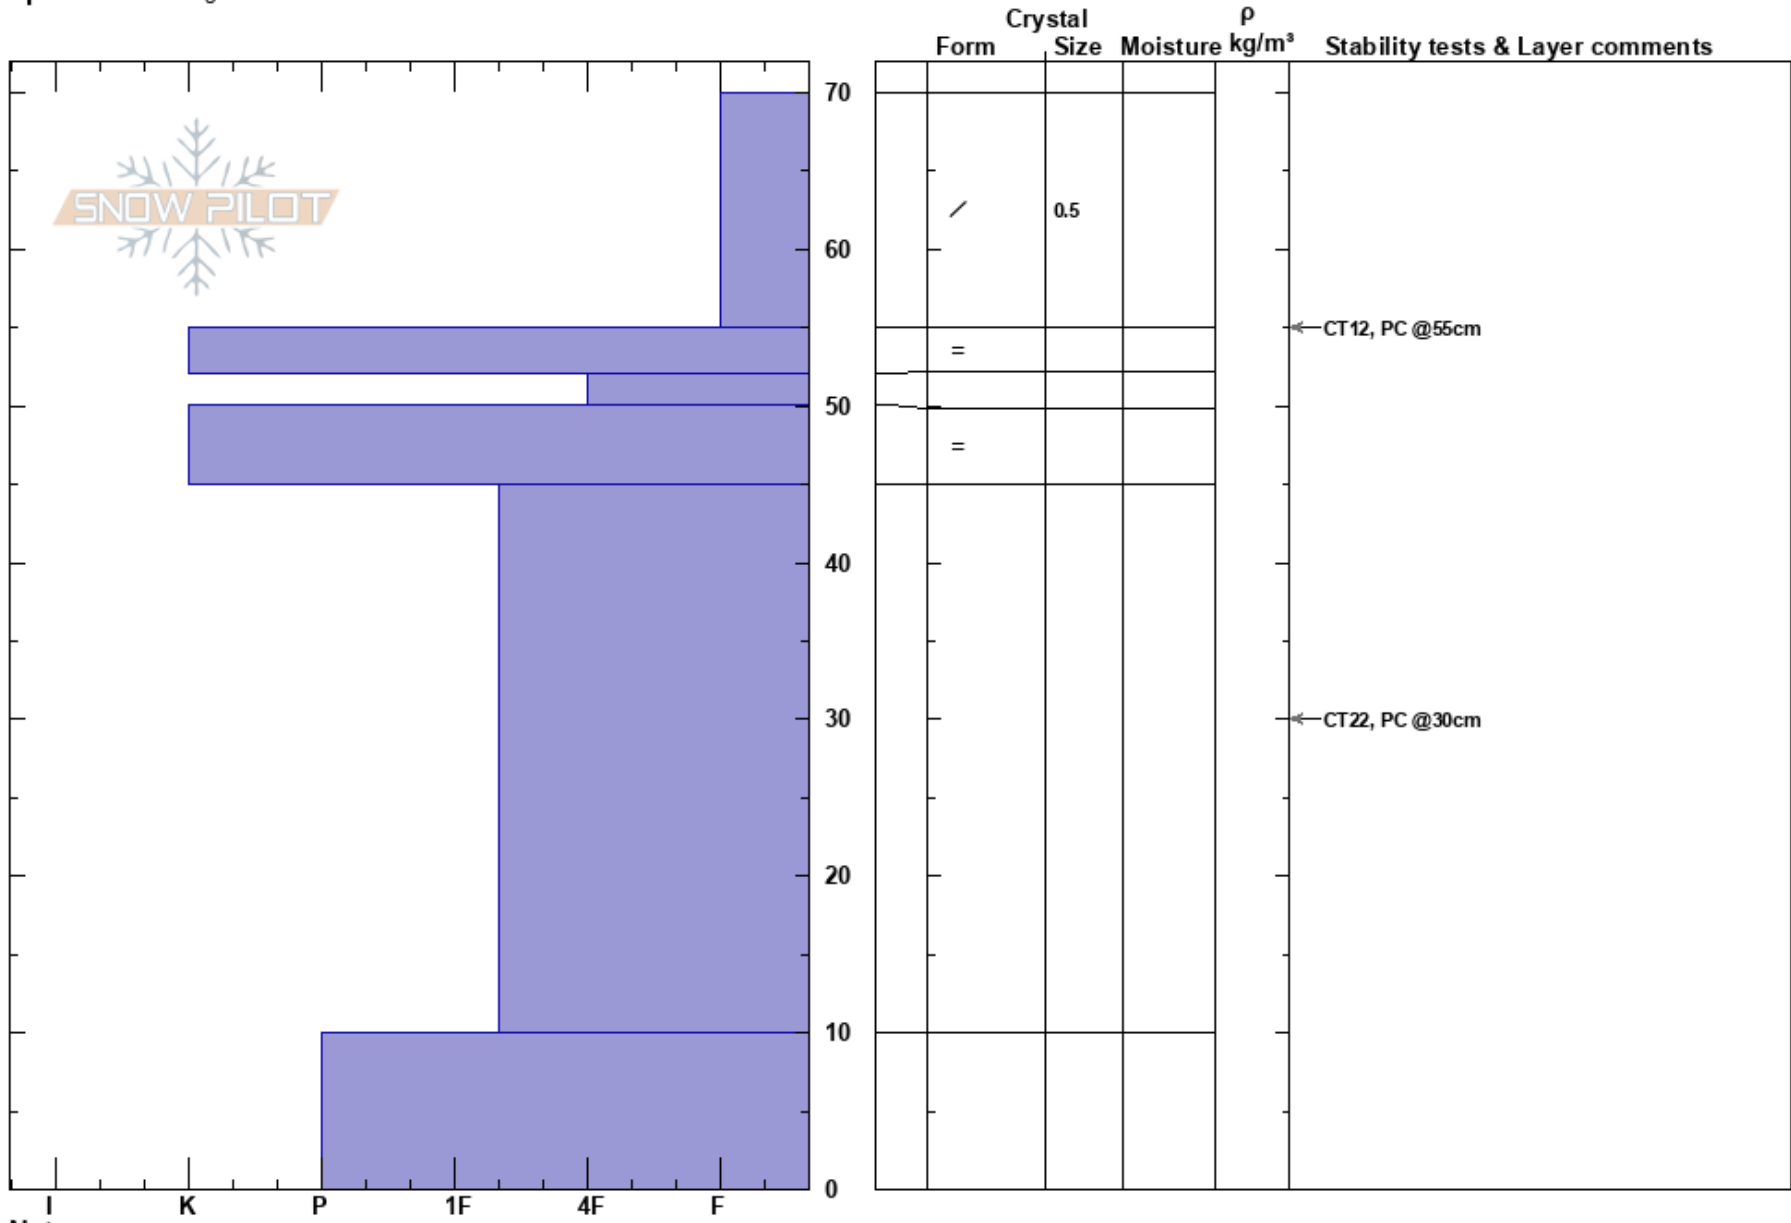

BB 3 180711
 Coronet Peak
 New Zealand
Elevation: 1620 m
Aspect: SE
Specifics: Pit dug in a Ski Area

Joseph Ganley
 11/07/2018 - 11:00
Co-ord: -44.91567N, 168.73995W
Slope Angle: 33°
Wind Loading: previous

Stability:
Air Temperature:
Sky Cover: BKN
Precipitation: S-1
Wind: NW Moderate

HS: 70

PF: 40

Layer Notes:

Notes: