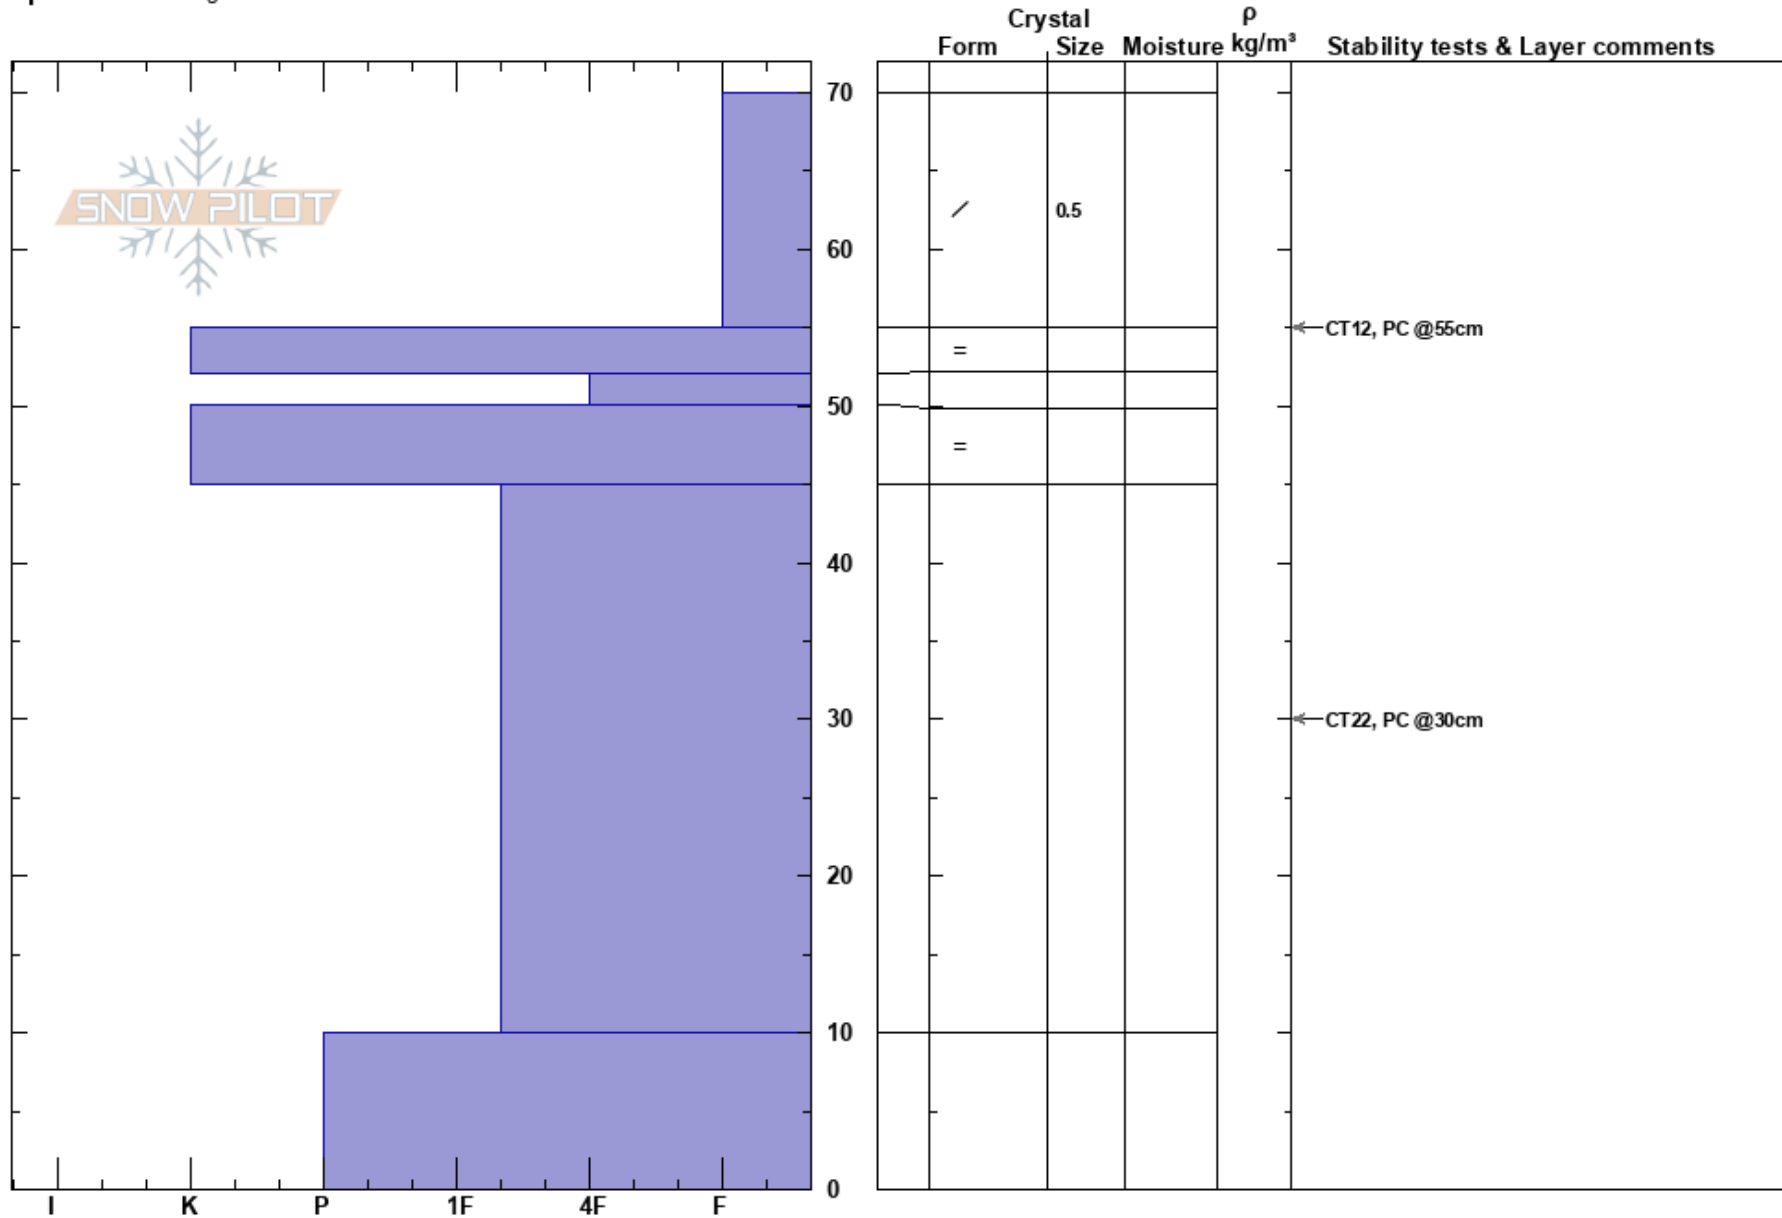

BB 3 180711  
 Coronet Peak  
 New Zealand  
**Elevation:** 1620 m  
**Aspect:** SE  
**Specifics:** Pit dug in a Ski Area

Joseph Ganley  
 11/07/2018 - 11:00  
**Co-ord:** -44.91567N, 168.73995W  
**Slope Angle:** 33°  
**Wind Loading:** previous

**Stability:**  
**Air Temperature:**  
**Sky Cover:** BKN  
**Precipitation:** S-1  
**Wind:** NW Moderate

**HS:** 70  
**PF:** 40  
**Layer Notes:**

**Notes:**