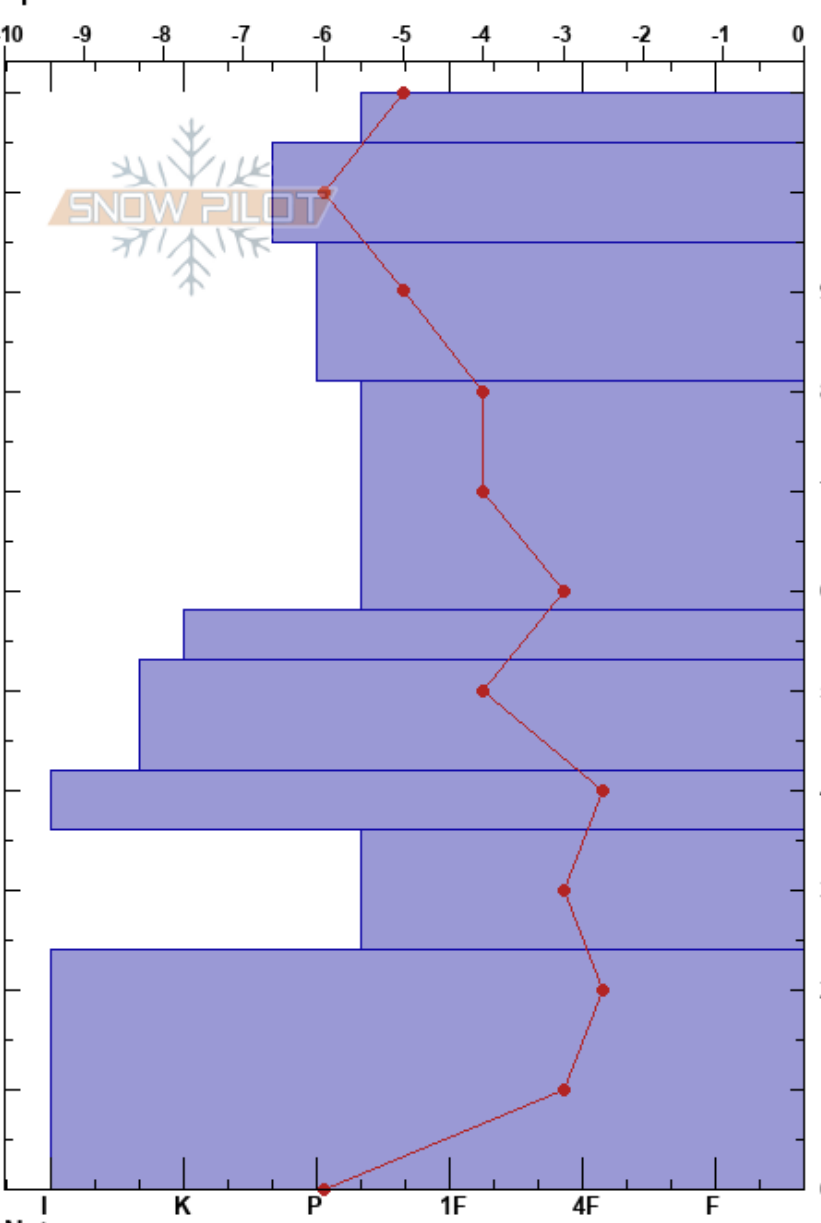

Portezuelo Circo S  
 Los Bronces  
 Chile  
 Elevation: 3425 m  
 Aspect: E  
 Specifics:

Juan José Oliva  
 22/08/2015 - 12:00  
 Co-ord: -33.15414S, -70.29889E  
 Slope Angle: 35°  
 Wind Loading: yes

Stability: Good HS: 110 Layer Notes:  
 Air Temperature: -3.5°C PF: 10 81-58cm: Problematic layer  
 Sky Cover: SCT  
 Precipitation: NO  
 Wind: N Light Breeze

Height (cm)	Crystal		Moisture	$\rho$ kg/m <sup>3</sup>	Stability tests & Layer comments
	Form	Size			
110	□	1	M	265	
100	⊖	0.5-1	M	320	
90	●	1	M	290	
80				290	
70		0.5	M		← CT28, Q1 @75cm
60					
50	⊖	0.5	M	310	← STH @58cm
40	⊖	0.3	D-M	330	
30	■		D	450	
20	⊖	1	D-M	345	
10	■		M	405	