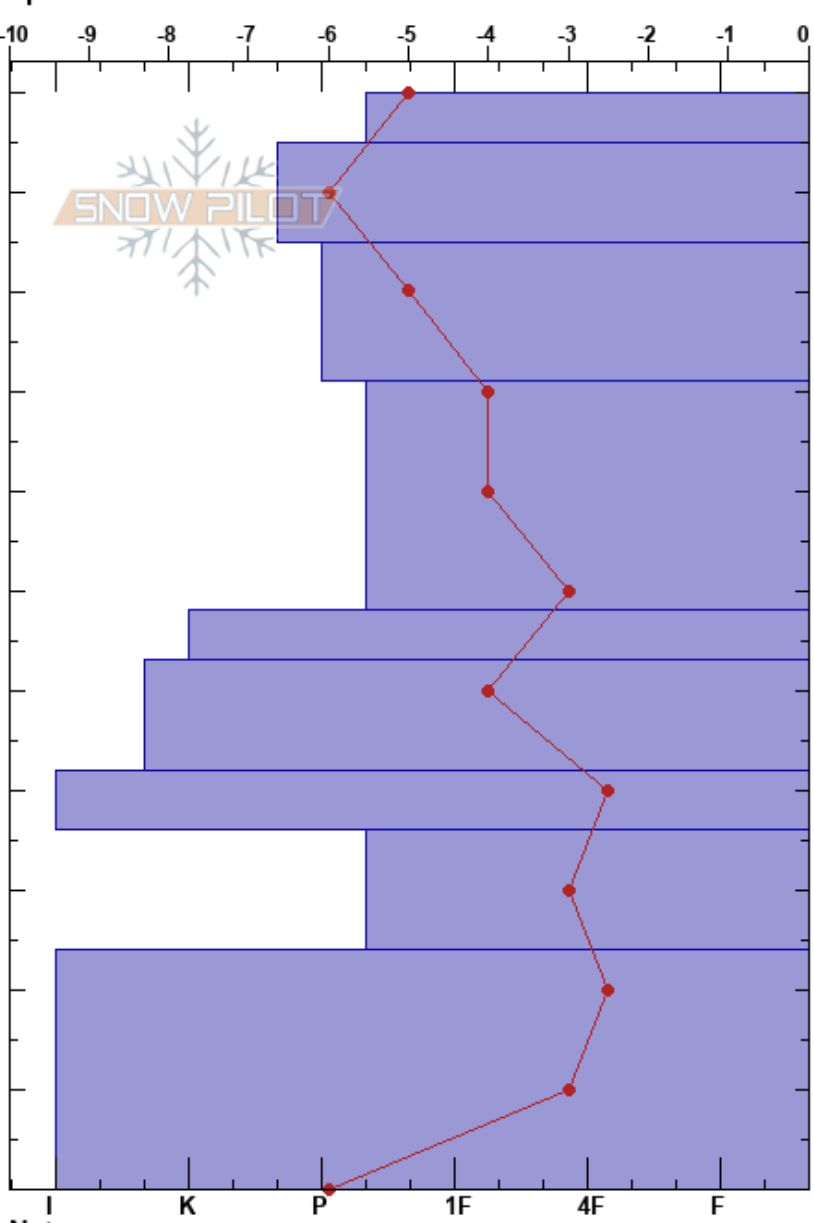

Portezuelo Circo S
 Los Bronces
 Chile
 Elevation: 3425 m
 Aspect: E
 Specifics:

Juan José Oliva
 22/08/2015 - 12:00
 Co-ord: -33.15414S, -70.29889E
 Slope Angle: 35°
 Wind Loading: yes

Stability: Good HS: 110 Layer Notes:
 Air Temperature: -3.5°C PF: 10 81-58cm: Problematic layer
 Sky Cover: SCT
 Precipitation: NO
 Wind: N Light Breeze

Height (cm)	Crystal		Moisture	ρ kg/m ³	Stability tests & Layer comments
	Form	Size			
110	□	1	M	265	
100	⊖	0.5-1	M	320	
90	●	1	M	290	
80				290	← CT28, Q1 @75cm
70		0.5	M		
60					← STH @58cm
50	⊖	0.3	D-M	330	
40	■		D	450	
30	⊖	1	D-M	345	
20				405	
10	■		M		