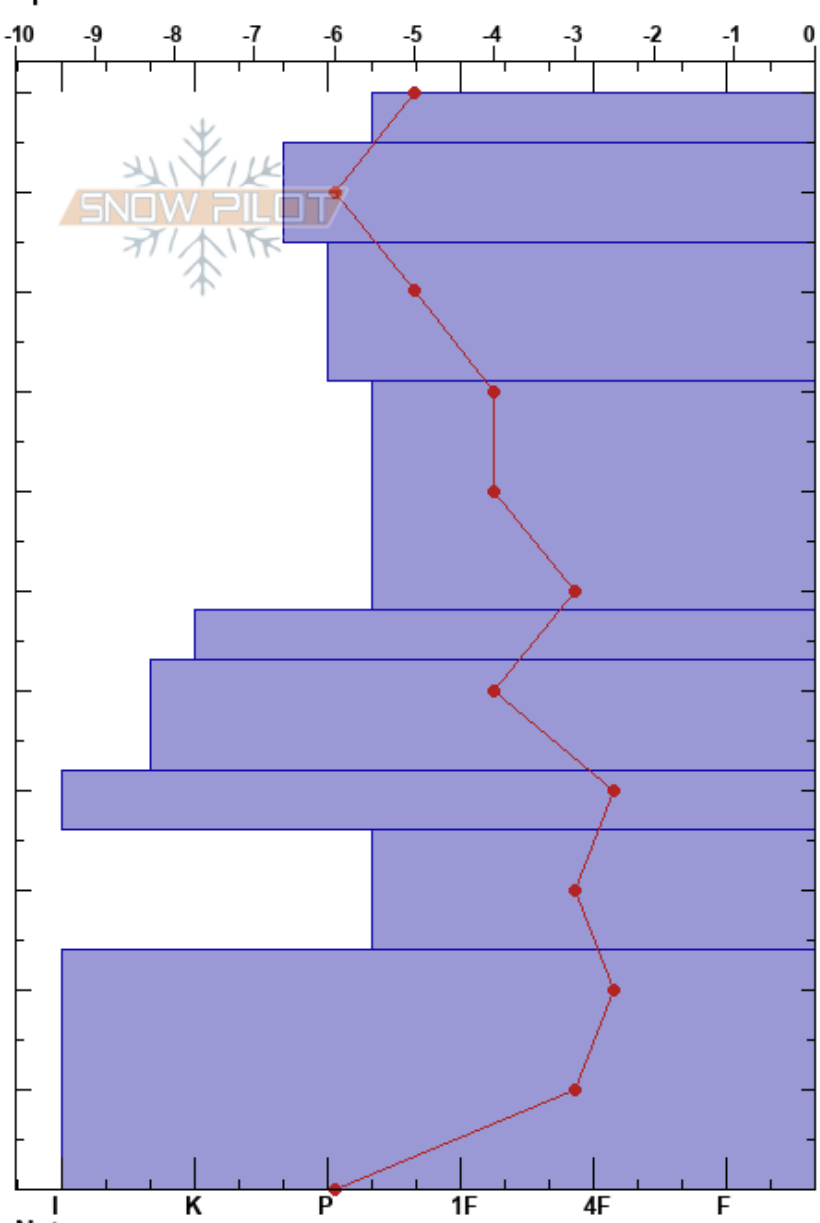

Portezuelo Circo S
 Los Bronces
 Chile
 Elevation: 3425 m
 Aspect: E
 Specifics:

Juan José Oliva
 22/08/2015 - 12:00
 Co-ord: -33.15414S, -70.29889E
 Slope Angle: 35°
 Wind Loading: yes

Stability: Good
 Air Temperature: -3.5°C
 Sky Cover: SCT
 Precipitation: NO
 Wind: N Light Breeze

HS: 110 Layer Notes:

PF: 10 81-58cm: Problematic layer

Height (cm)	Crystal		Moisture	ρ kg/m ³	Stability tests & Layer comments
	Form	Size			
110				265	
100	□	1	M	320	
90	⊖	0.5-1	M	290	
80	●	1	M	290	
70		0.5	M	290	← CT28, Q1 @75cm
60		0.5	M	310	← STH @58cm
50	⊖	0.3	D-M	330	
40	■		D	450	
30	⊖	1	D-M	345	
20			M	405	
10	■		M		
0					