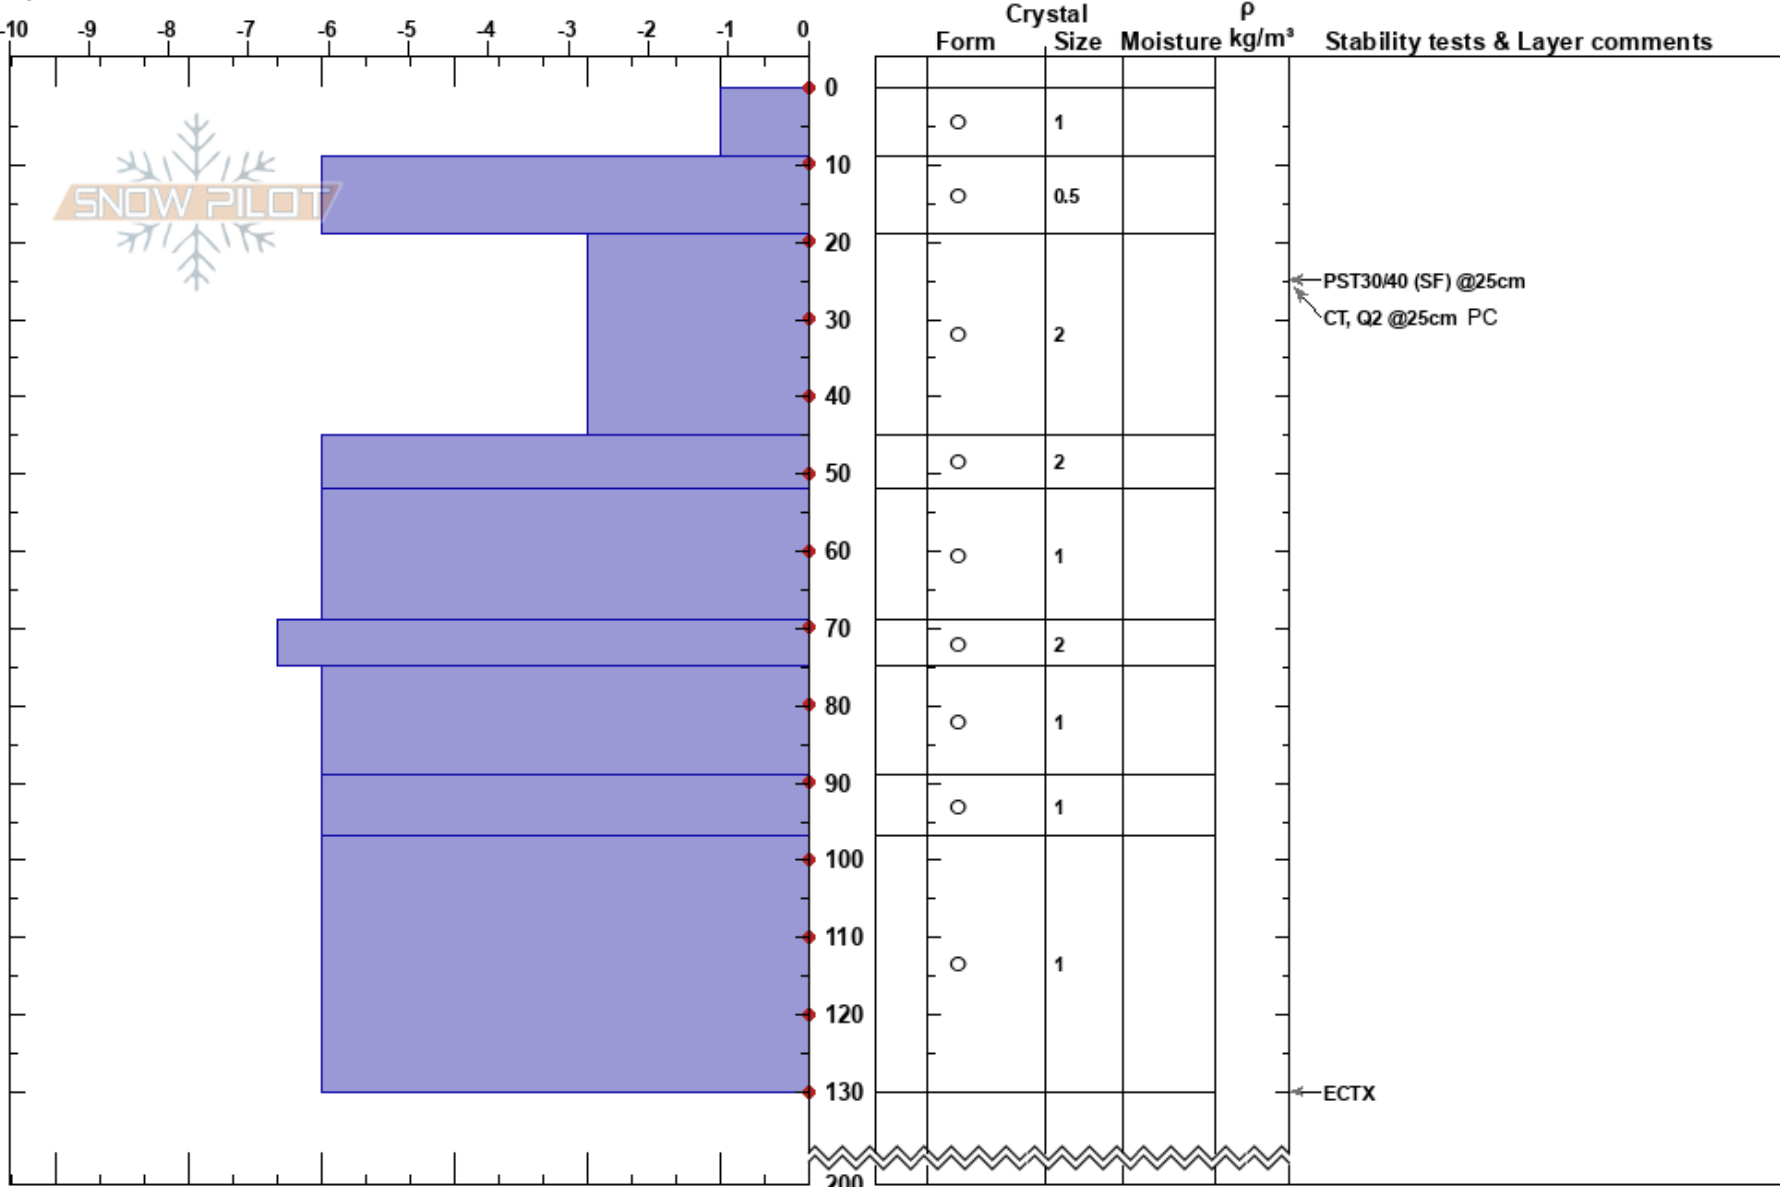

frey con sebas y maxi  
 Cerro Cathedral  
 Argentina  
 Elevation: 1820 m  
 Aspect: SE

mercedes sahores  
 21/09/2016 - 15:05  
 Co-ord: -41.19721S, -71.49771W  
 Slope Angle: 2°  
 Wind Loading:

Stability: **HS:200**  
 Air Temperature: 6°C **PF: 22** 19-45cm: Problematic layer  
 Sky Cover: FEW  
 Precipitation: NO  
 Wind: Light Breeze

Specifics: Pit dug in a Ski Area; Pit is representative of backcountry

Notes: