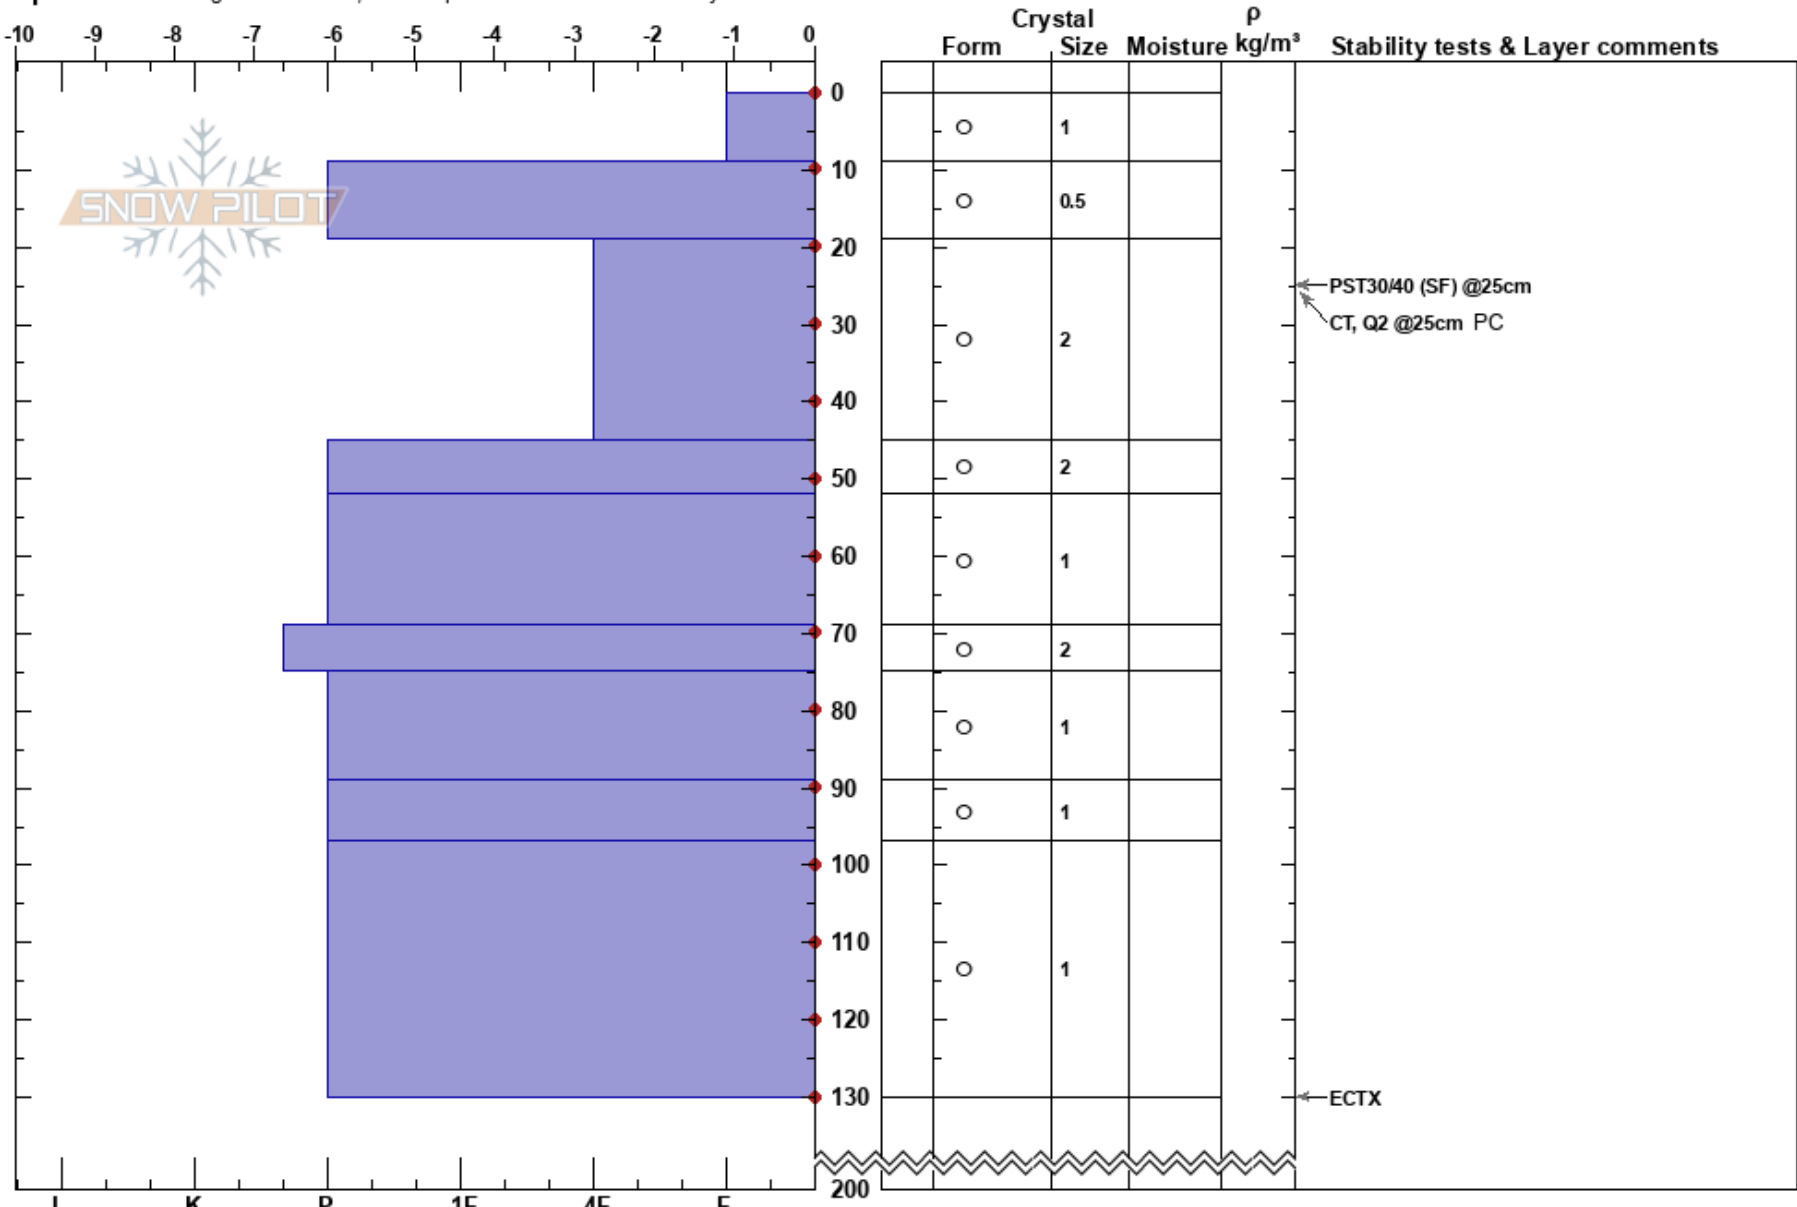

frey con sebas y maxi
 Cerro Cathedral
 Argentina
 Elevation: 1820 m
 Aspect: SE
 Specifics: Pit dug in a Ski Area; Pit is representative of backcountry

mercedes sahores
 21/09/2016 - 15:05
 Co-ord: -41.19721S, -71.49771W
 Slope Angle: 2°
 Wind Loading:

Stability: **HS:200**
 Air Temperature: 6°C PF: 22 19-45cm: Problematic layer
 Sky Cover: FEW
 Precipitation: NO
 Wind: Light Breeze

Notes: