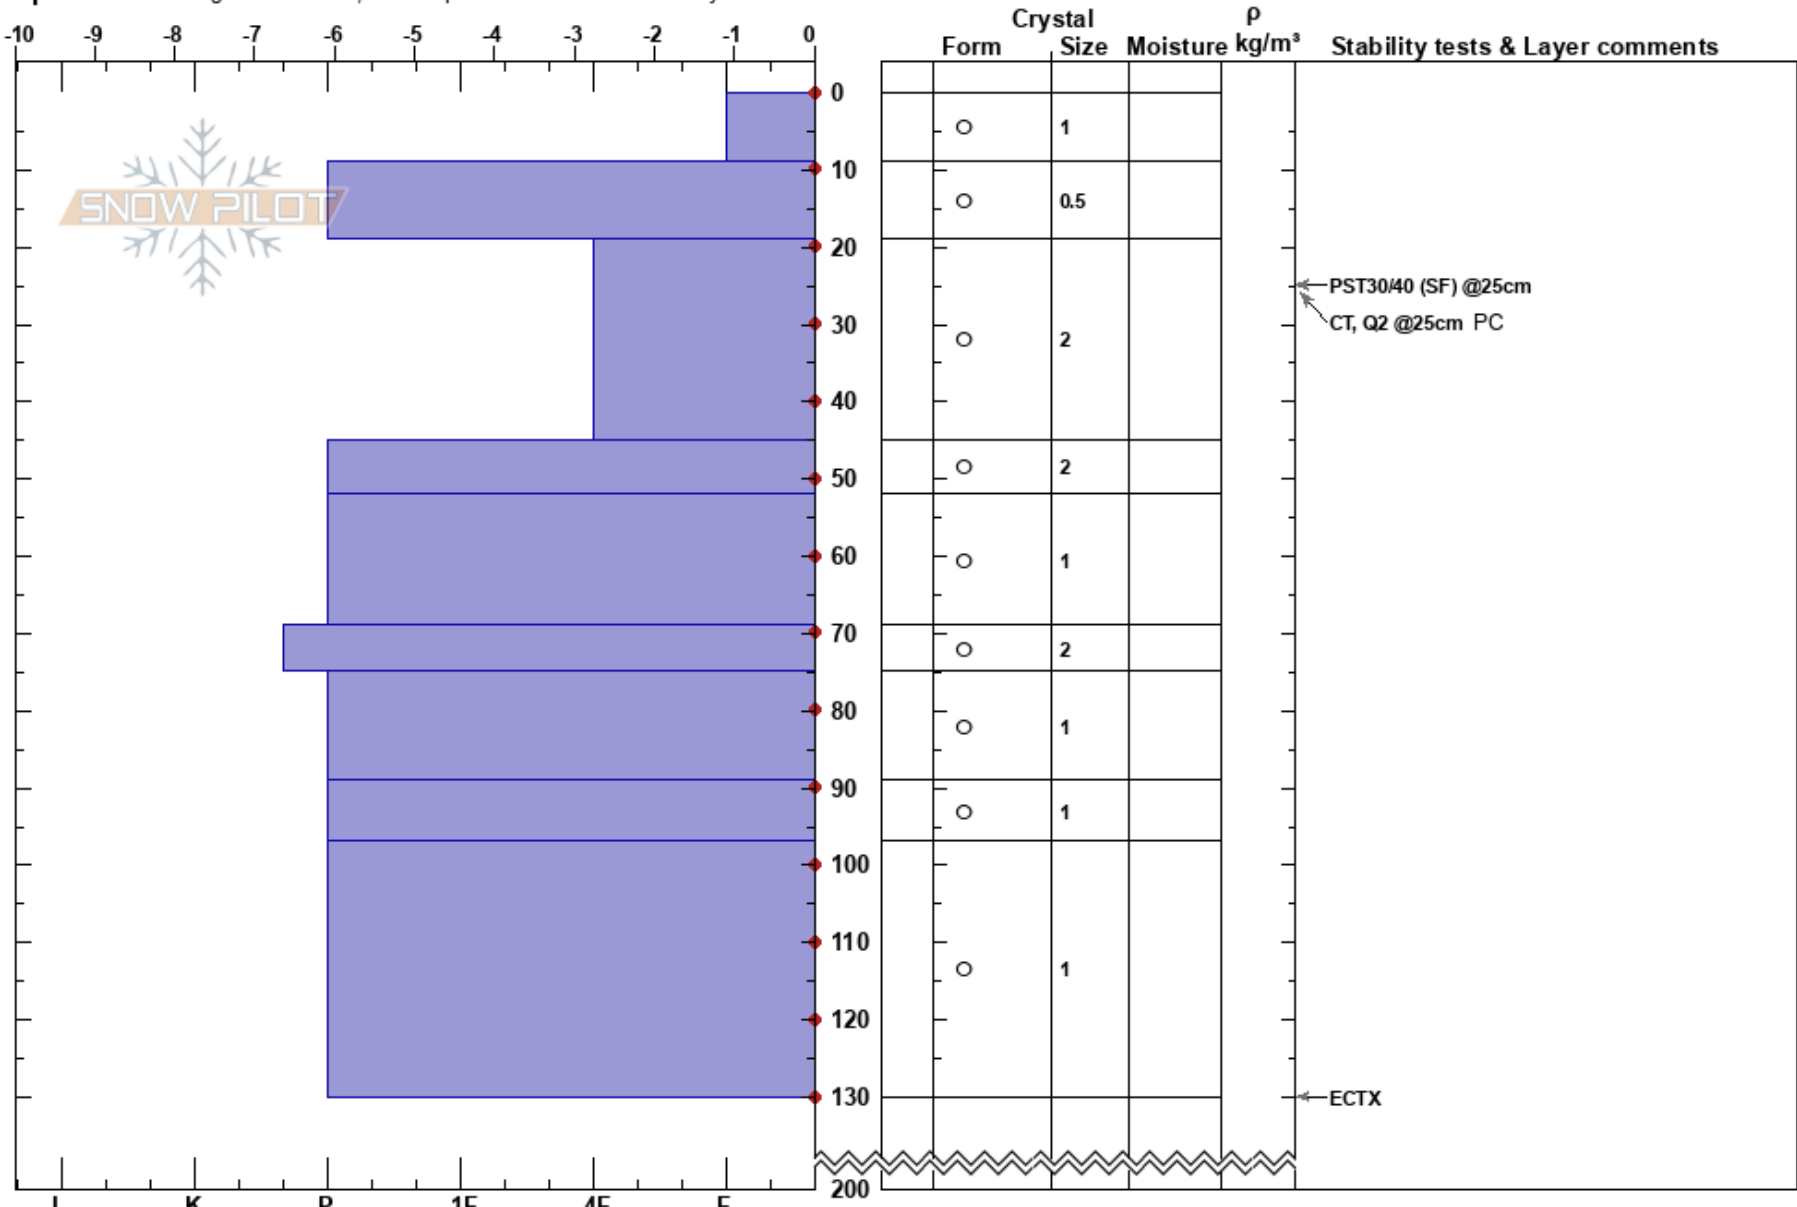

frey con sebas y maxi  
 Cerro Cathedral  
 Argentina  
 Elevation: 1820 m  
 Aspect: SE  
 Specifics: Pit dug in a Ski Area; Pit is representative of backcountry

mercedes sahores  
 21/09/2016 - 15:05  
 Co-ord: -41.19721S, -71.49771W  
 Slope Angle: 2°  
 Wind Loading:

Stability: **HS:200**  
 Air Temperature: 6°C **PF: 22** 19-45cm: Problematic layer  
 Sky Cover: FEW  
 Precipitation: NO  
 Wind: Light Breeze

Notes: