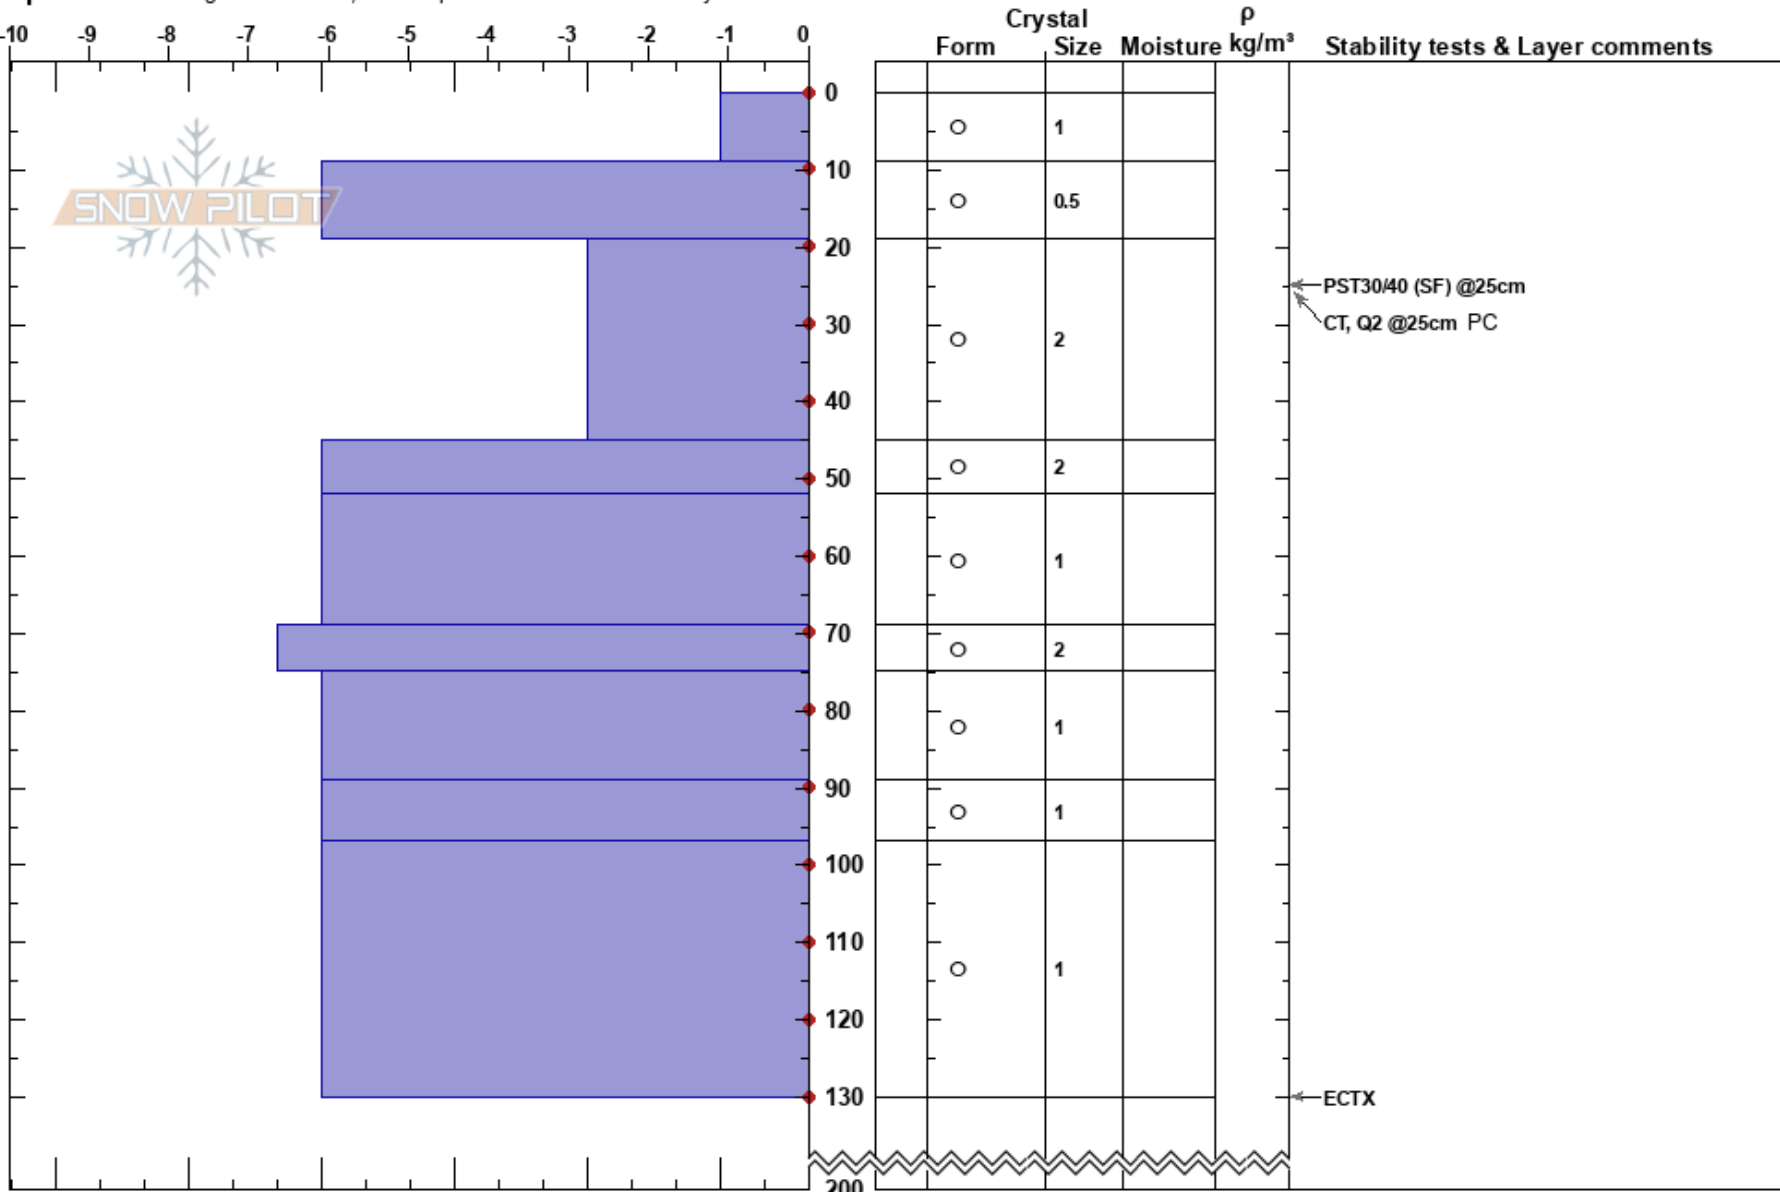

frey con sebas y maxi  
 Cerro Cathedral  
 Argentina  
 Elevation: 1820 m  
 Aspect: SE

mercedes sahores  
 21/09/2016 - 15:05  
 Co-ord: -41.19721S, -71.49771W  
 Slope Angle: 2°  
 Wind Loading:

Stability: HS:200  
 Air Temperature: 6°C PF: 22 19-45cm: Problematic layer  
 Sky Cover: FEW  
 Precipitation: NO  
 Wind: Light Breeze

Specifics: Pit dug in a Ski Area; Pit is representative of backcountry

Notes: I K P 1F 4F F