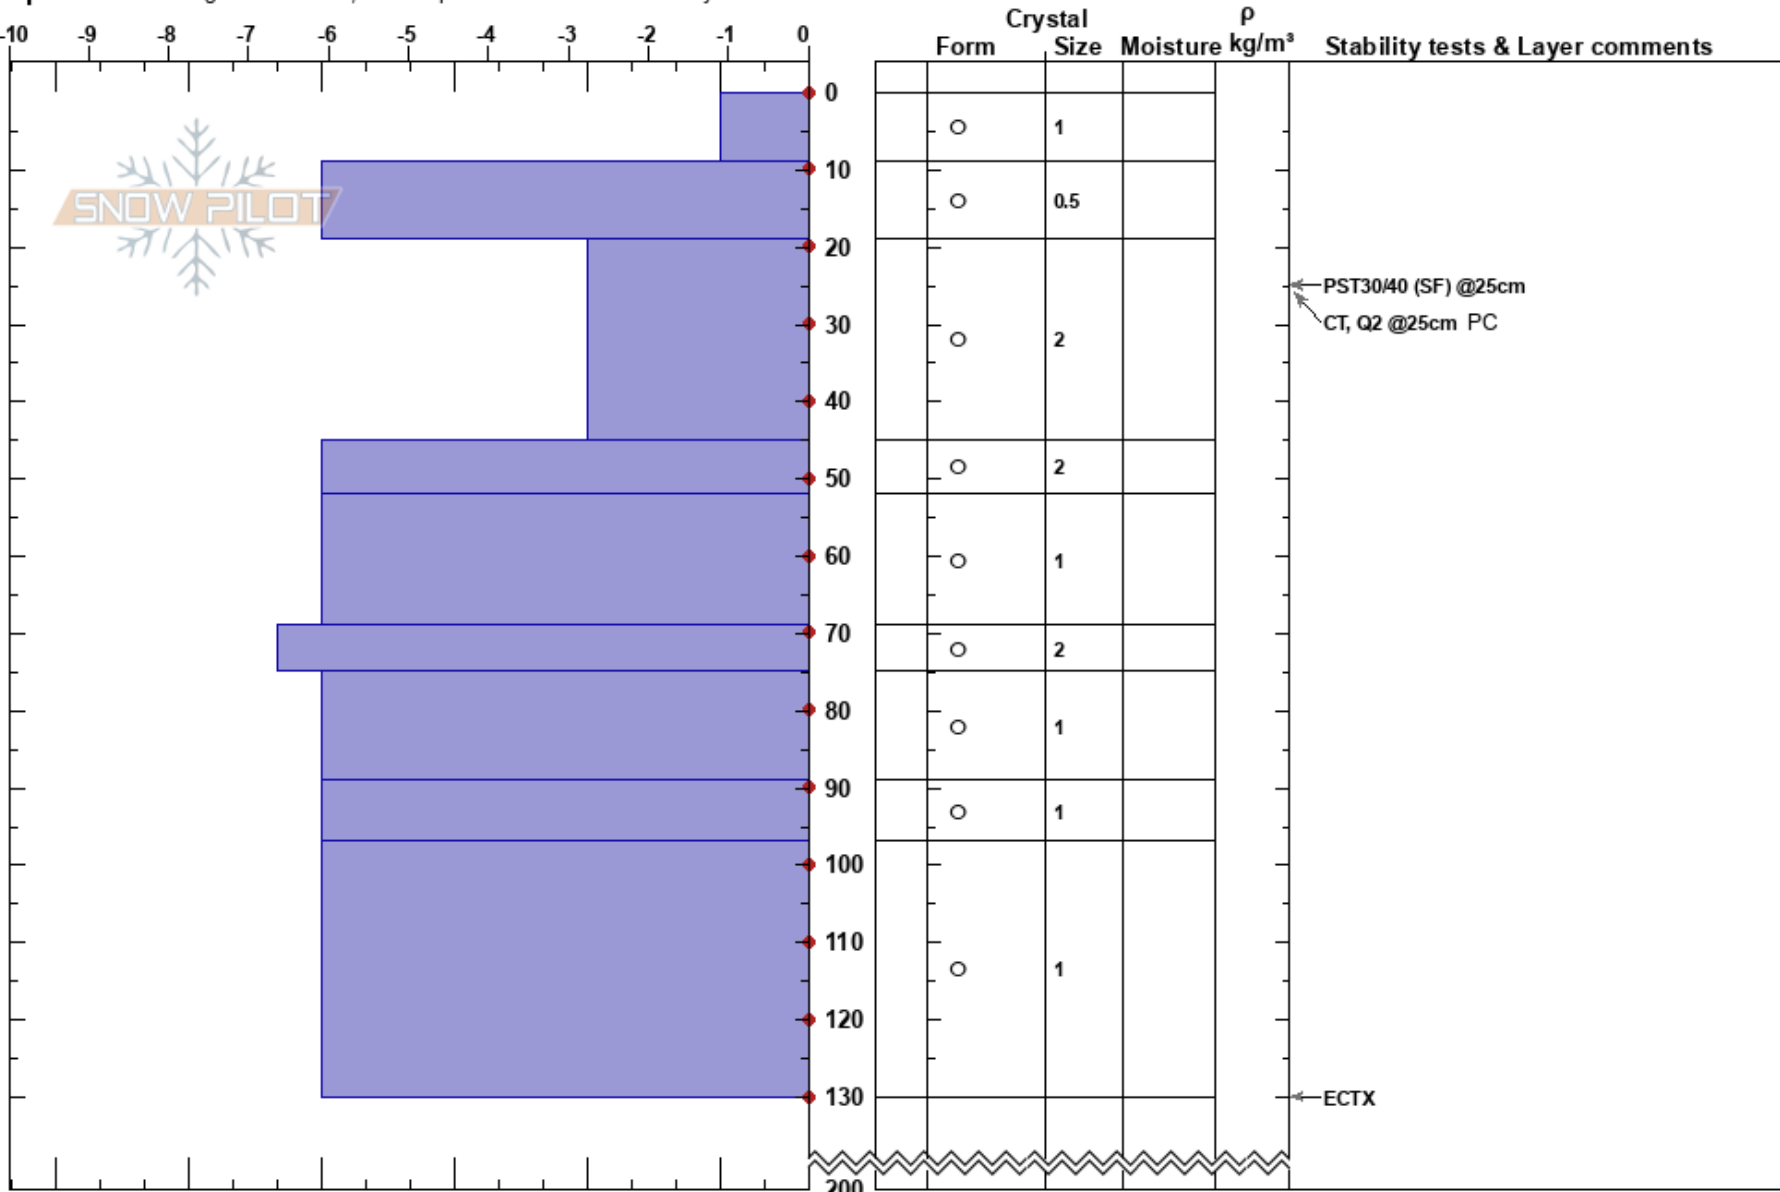

frey con sebas y maxi  
 Cerro Cathedral  
 Argentina  
 Elevation: 1820 m  
 Aspect: SE

mercedes sahores  
 21/09/2016 - 15:05  
 Co-ord: -41.19721S, -71.49771W  
 Slope Angle: 2°  
 Wind Loading:

Stability: HS:200  
 Air Temperature: 6°C PF: 22 19-45cm: Problematic layer  
 Sky Cover: FEW  
 Precipitation: NO  
 Wind: Light Breeze

Specifics: Pit dug in a Ski Area; Pit is representative of backcountry

Notes: