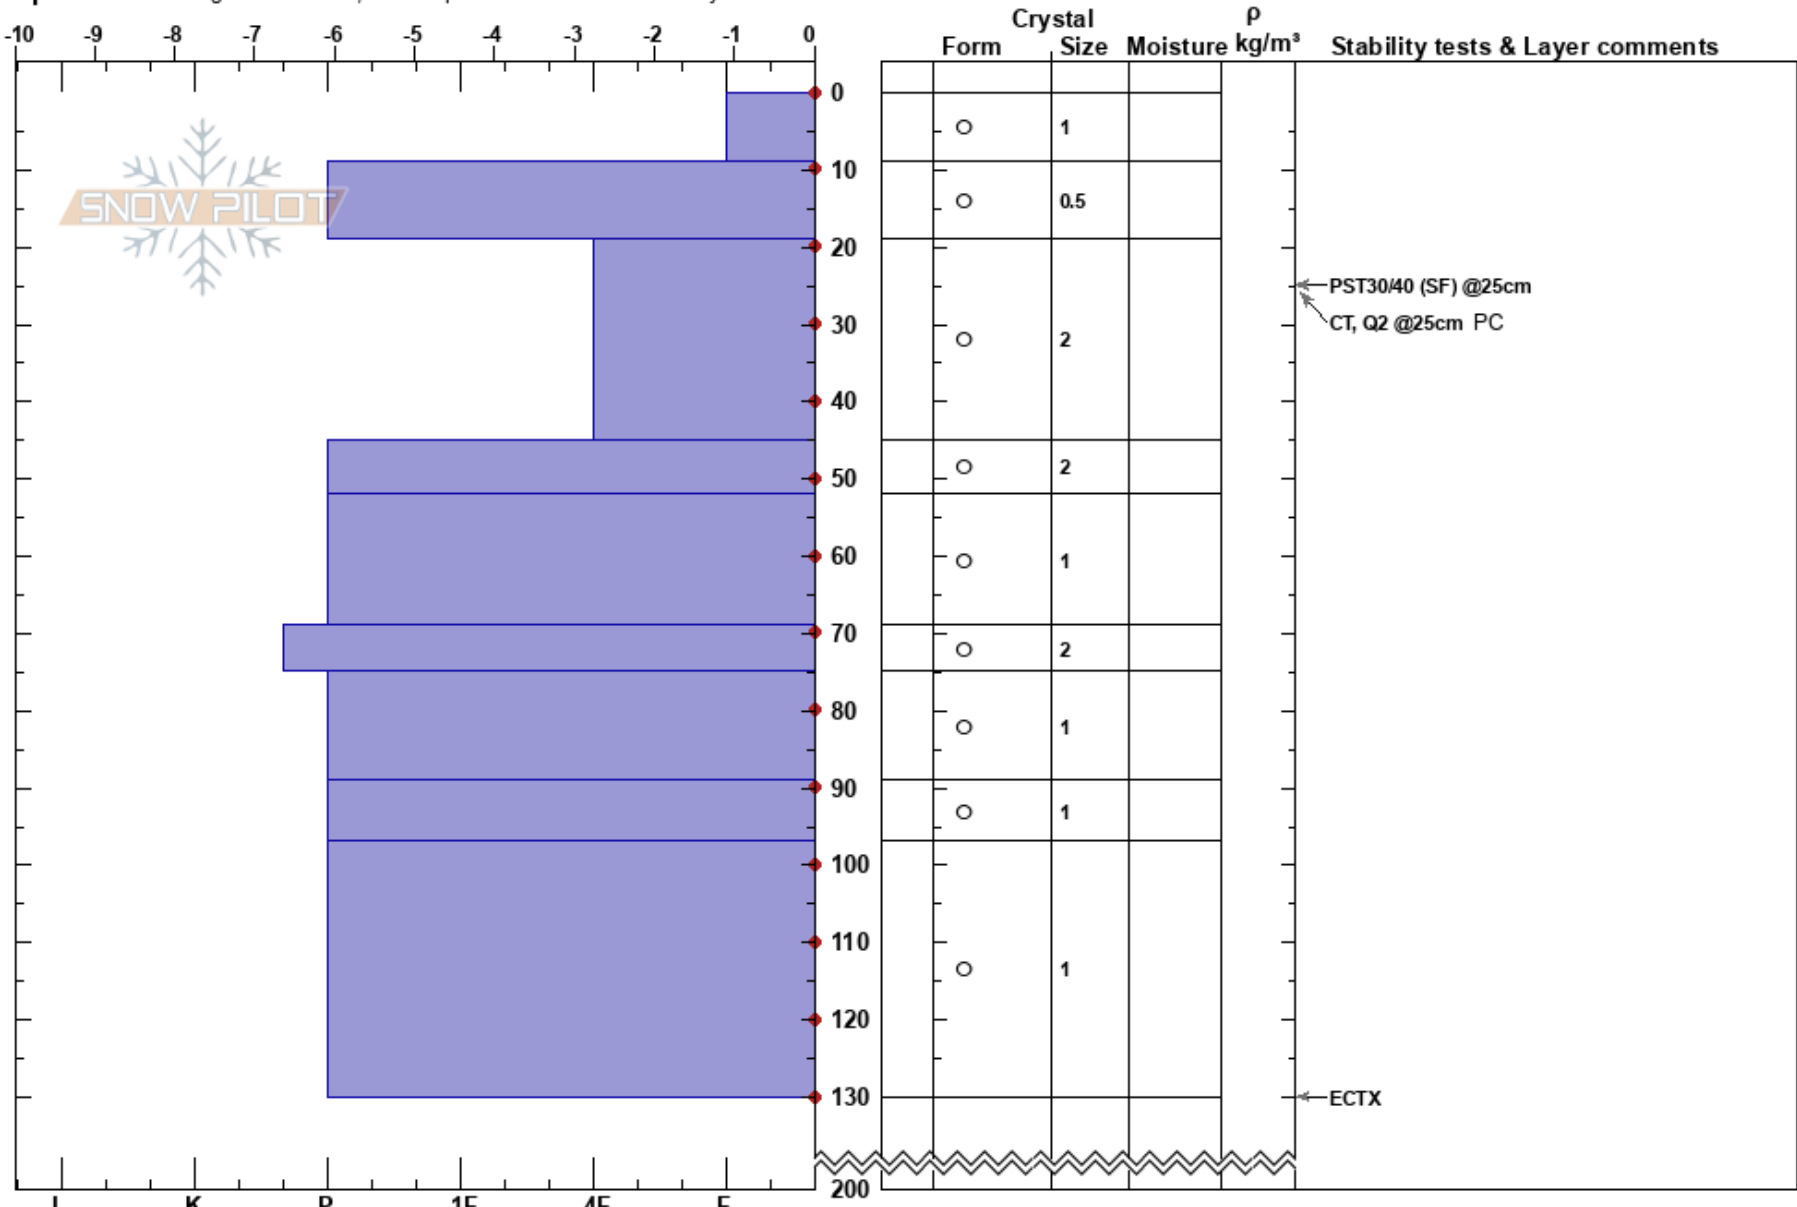

frey con sebas y maxi
 Cerro Cathedral
 Argentina
 Elevation: 1820 m
 Aspect: SE
 Specifics: Pit dug in a Ski Area; Pit is representative of backcountry

mercedes sahores
 21/09/2016 - 15:05
 Co-ord: -41.19721S, -71.49771W
 Slope Angle: 2°
 Wind Loading:

Stability: **HS:200**
 Air Temperature: 6°C **PF: 22** 19-45cm: Problematic layer
 Sky Cover: FEW
 Precipitation: NO
 Wind: Light Breeze

Notes: