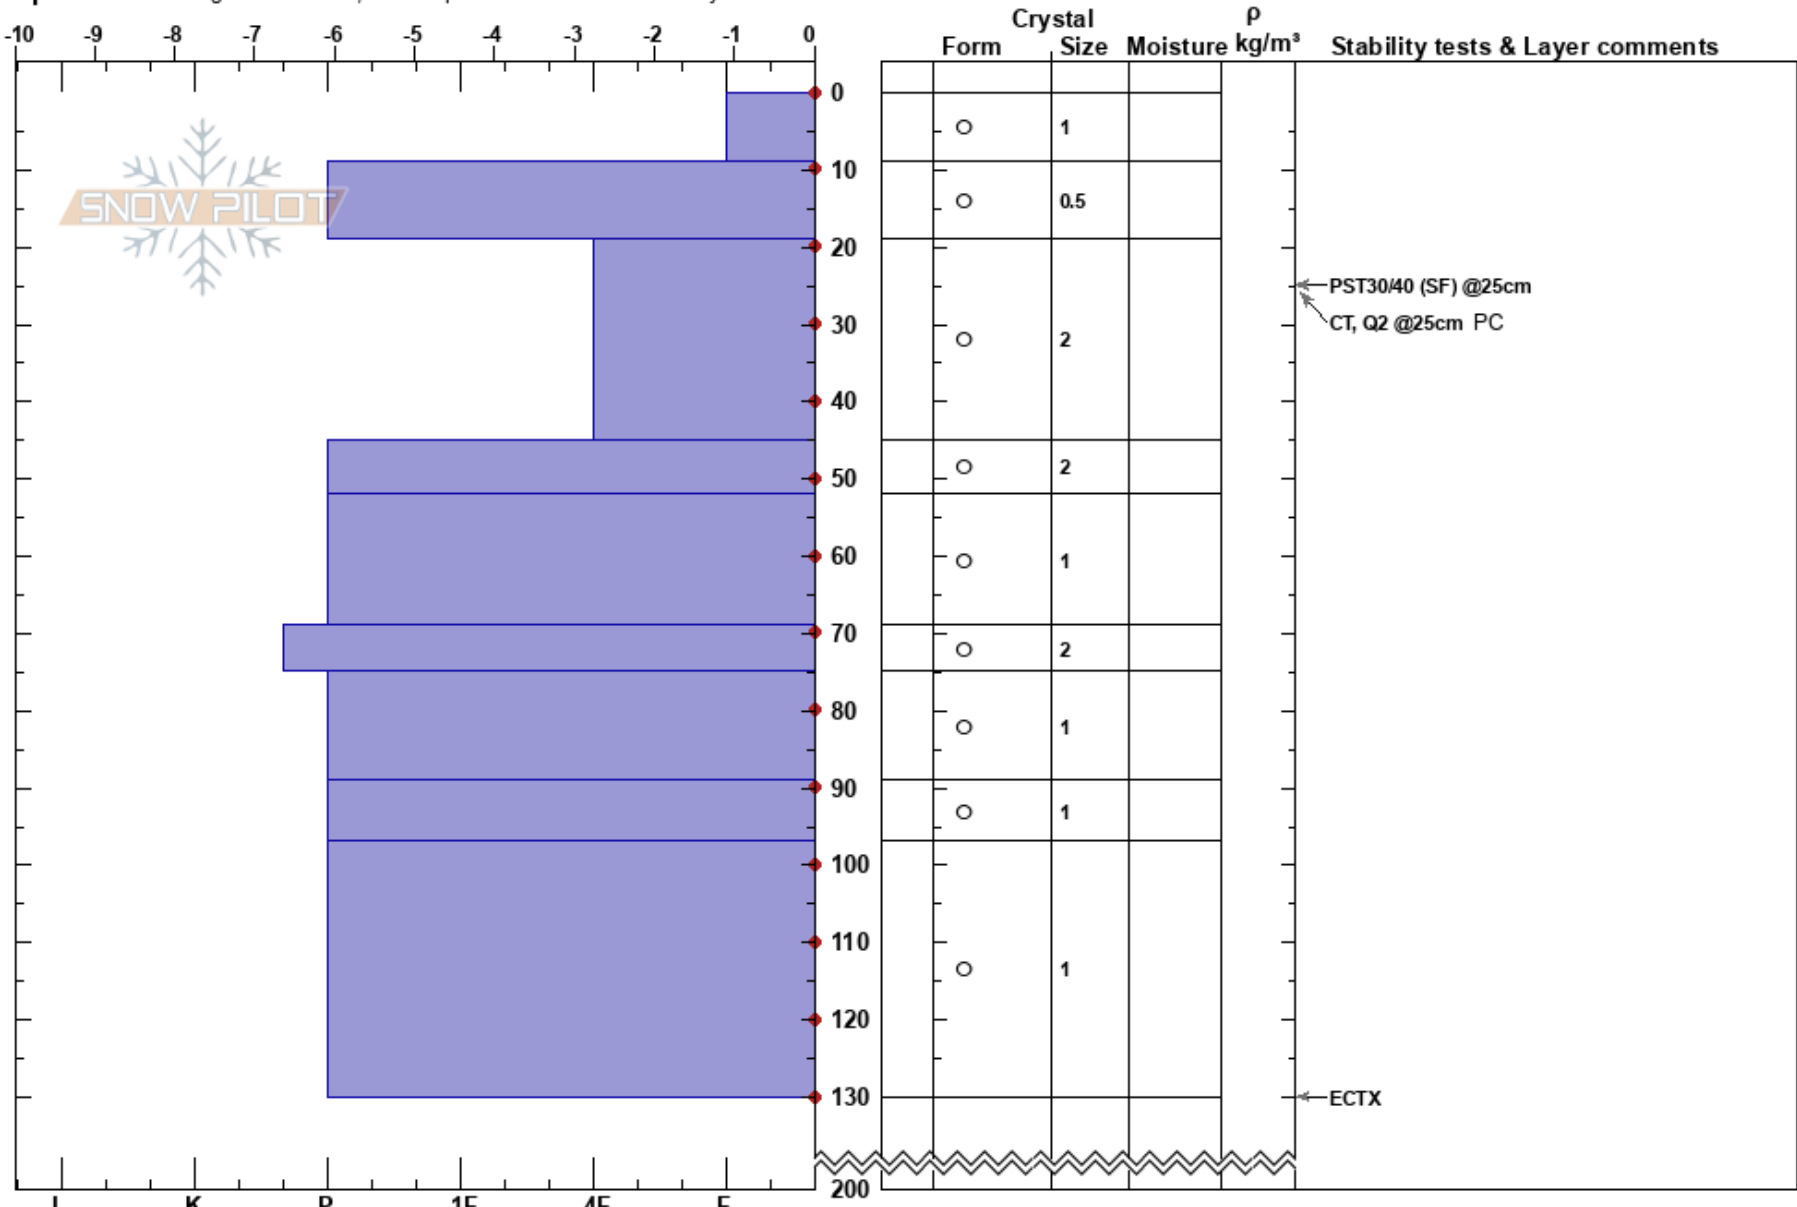

frey con sebas y maxi
 Cerro Cathedral
 Argentina
 Elevation: 1820 m
 Aspect: SE
 Specifics: Pit dug in a Ski Area; Pit is representative of backcountry

mercedes sahores
 21/09/2016 - 15:05
 Co-ord: -41.19721S, -71.49771W
 Slope Angle: 2°
 Wind Loading:

Stability: HS:200
 Air Temperature: 6°C PF: 22 19-45cm: Problematic layer
 Sky Cover: FEW
 Precipitation: NO
 Wind: Light Breeze

Notes: