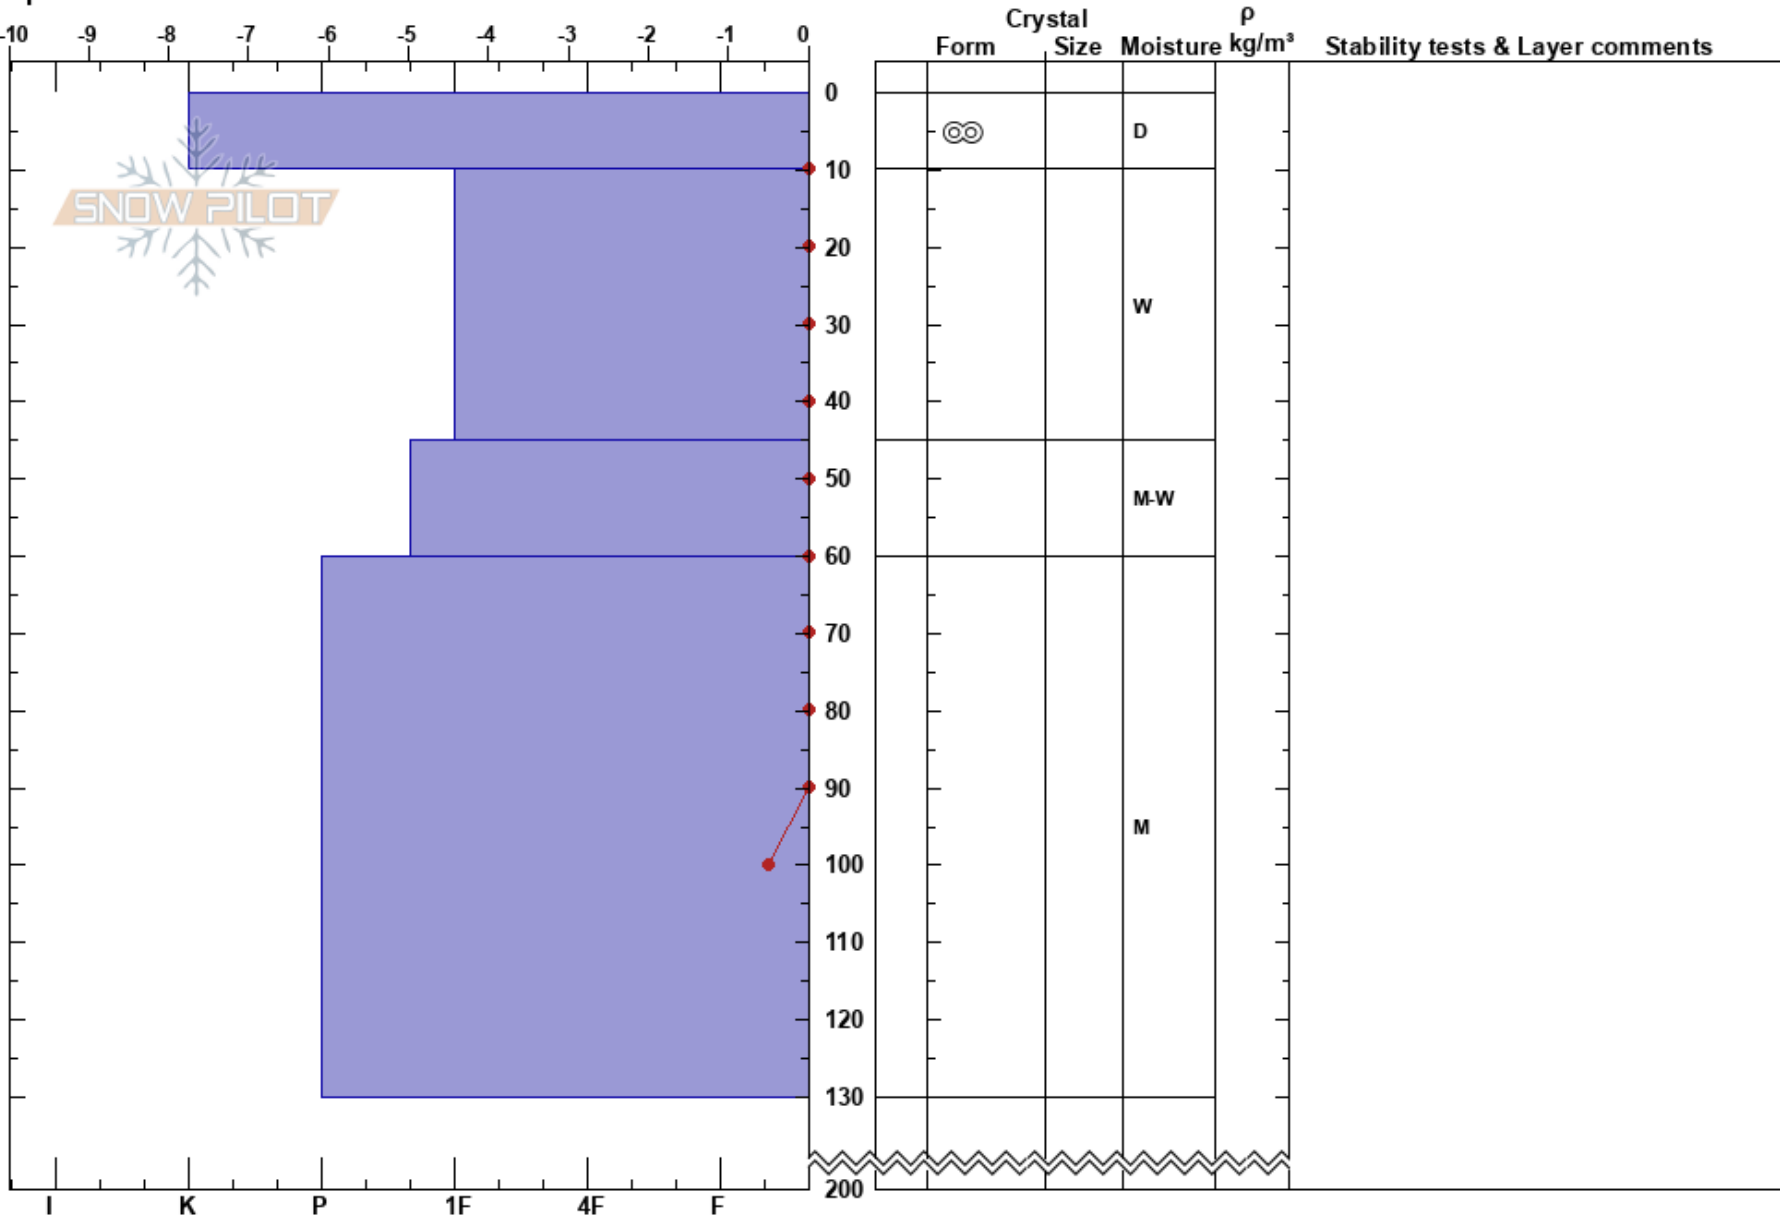

Hoigan 1  
 Riksgänsen  
 Sweden  
 Elevation: 760 m  
 Aspect: S  
 Specifics:

Stefan Hedlund  
 28/04/2018 - 08:30  
 Co-ord: 34W 382545E 7583914N  
 Slope Angle: 20°  
 Wind Loading:

Stability:  
 Air Temperature: 1.2°C  
 Sky Cover: CLR  
 Precipitation: NO  
 Wind: S Light Breeze

HS:200  
 PF: 20  
 Layer Notes:

Notes: