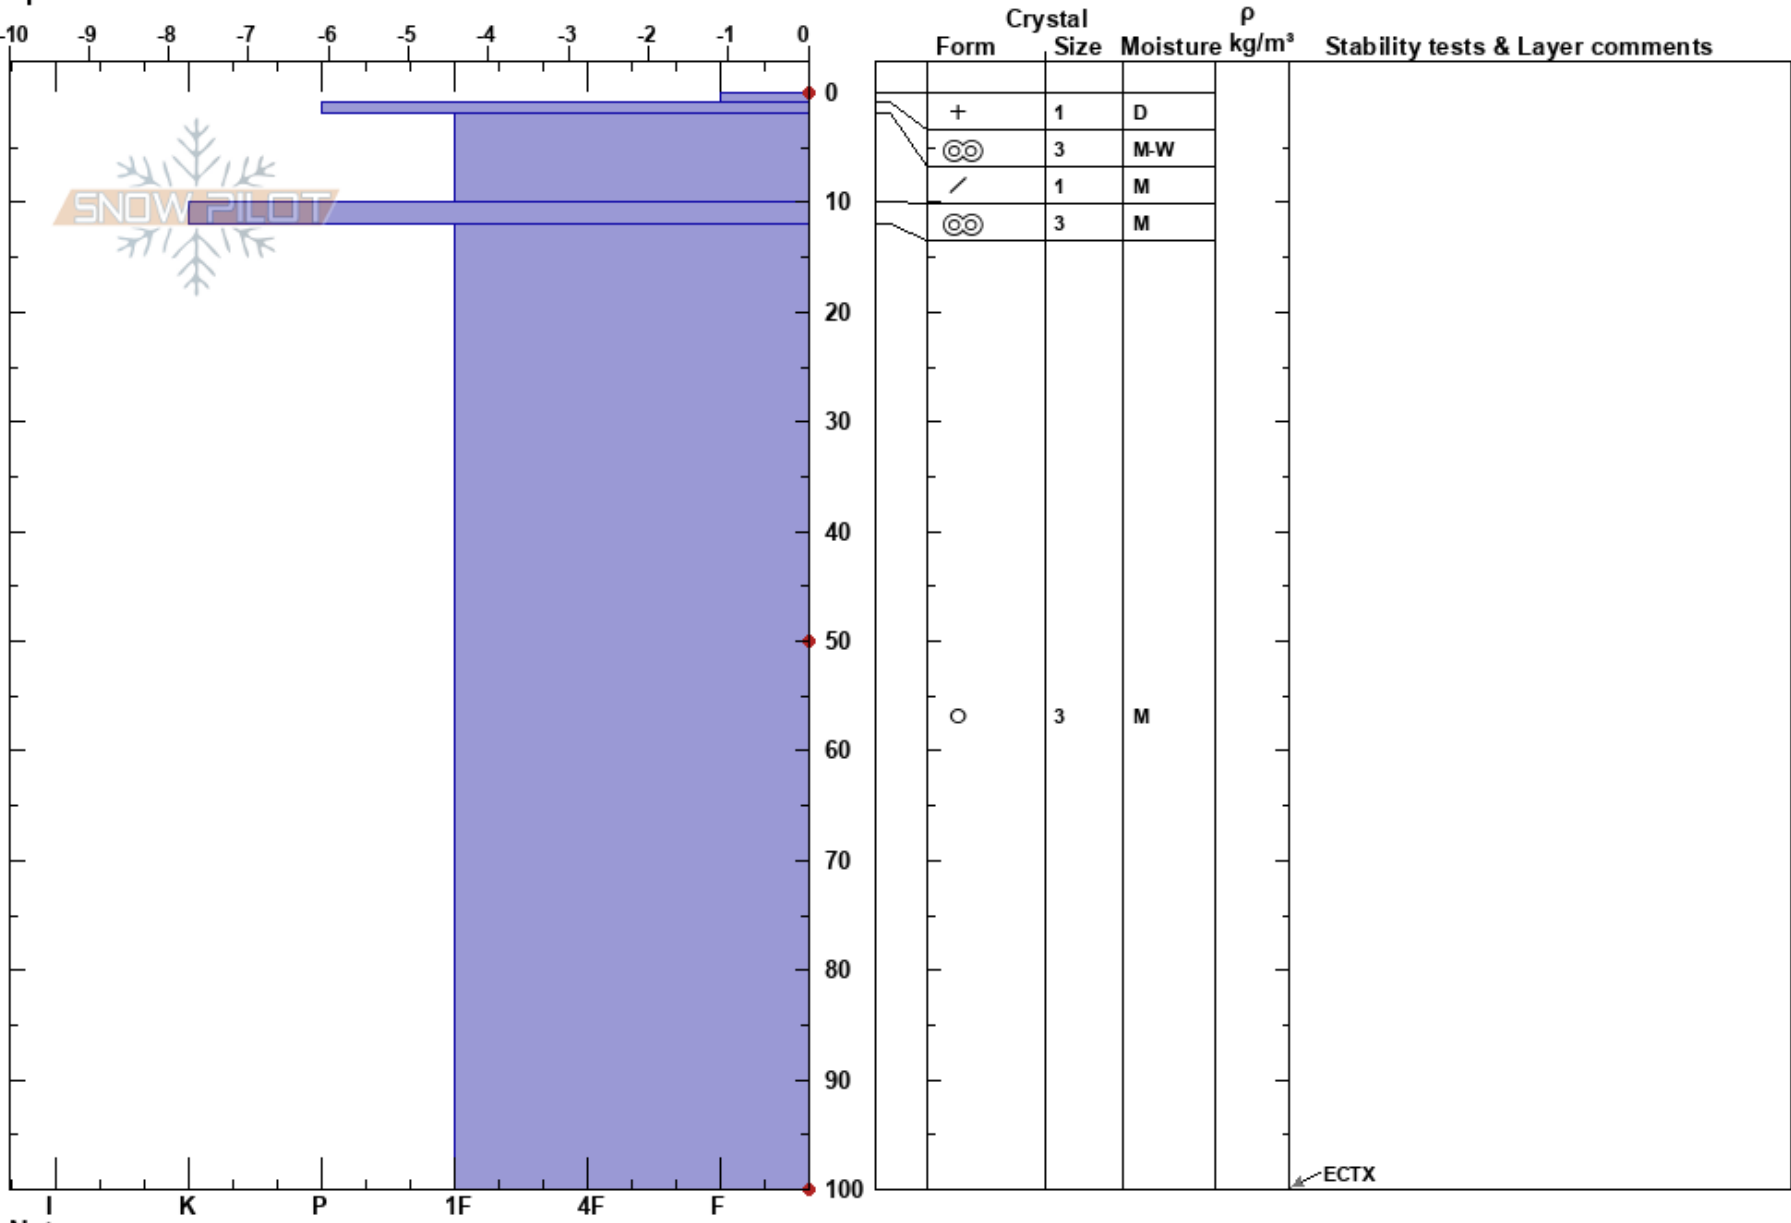

Grøthomet  
 Sunnmorealps  
 Norway  
 Elevation: 1050 m  
 Aspect:  
 Specifics:

Stig Løland  
 27/04/2018 - 11:00  
 Co-ord:  
 Slope Angle:  
 Wind Loading: no

Stability:  
 Air Temperature: 0°C  
 Sky Cover: OVC  
 Precipitation:  
 Wind: S Calm

HS: 100 Layer Notes:

Notes:

I K P 1F 4F F

ECTX