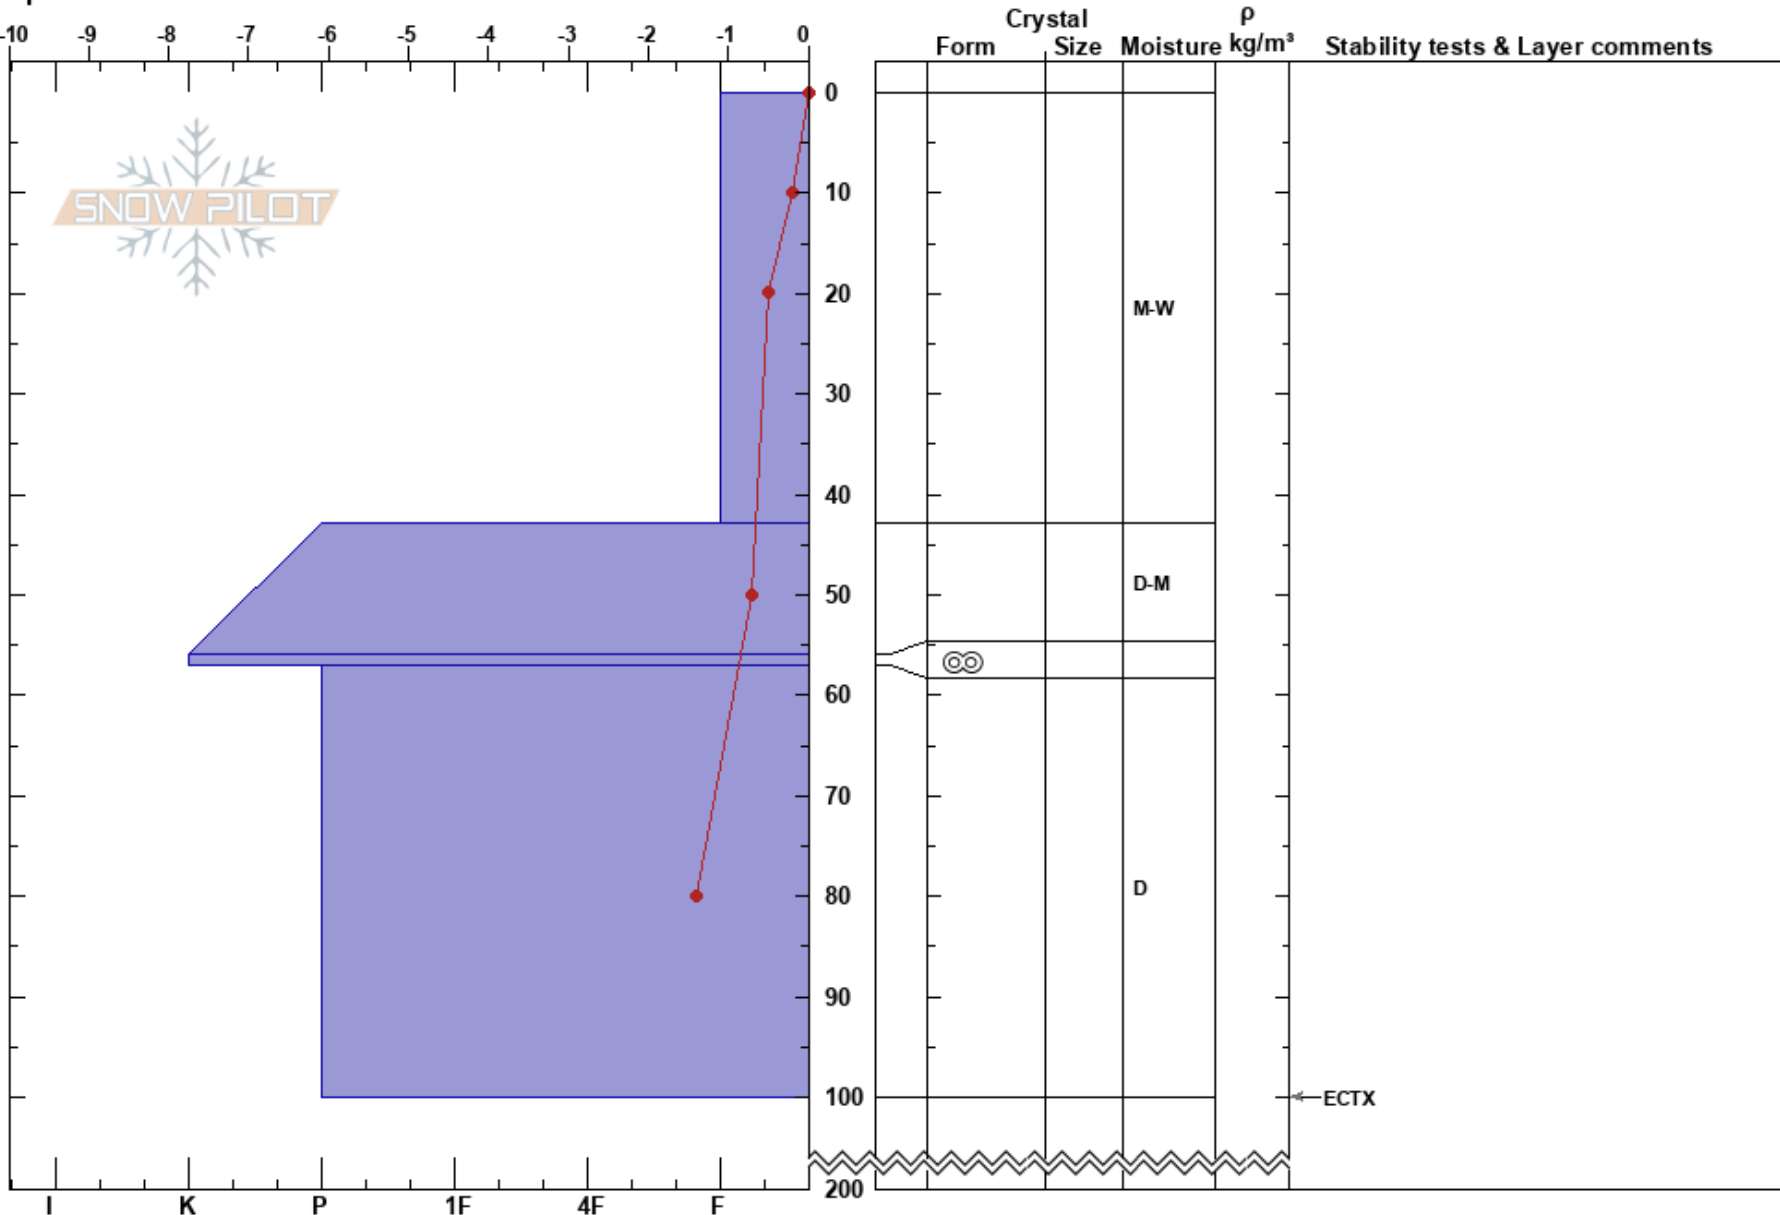

19 apr Mortsbäcktopp
 Hemavan
 Sweden
Elevation: 1215 m
Aspect: 260°
Specifics:

Mojo Andersson
 19/04/2018 - 13:00
Co-ord: 65.82809N, 15.25901E
Slope Angle: 24°
Wind Loading:

Stability: HS:200
Air Temperature: 0.6°C **PF:** 30
Sky Cover: OVC
Precipitation: NO
Wind: Light Breeze

Layer Notes:

Notes: