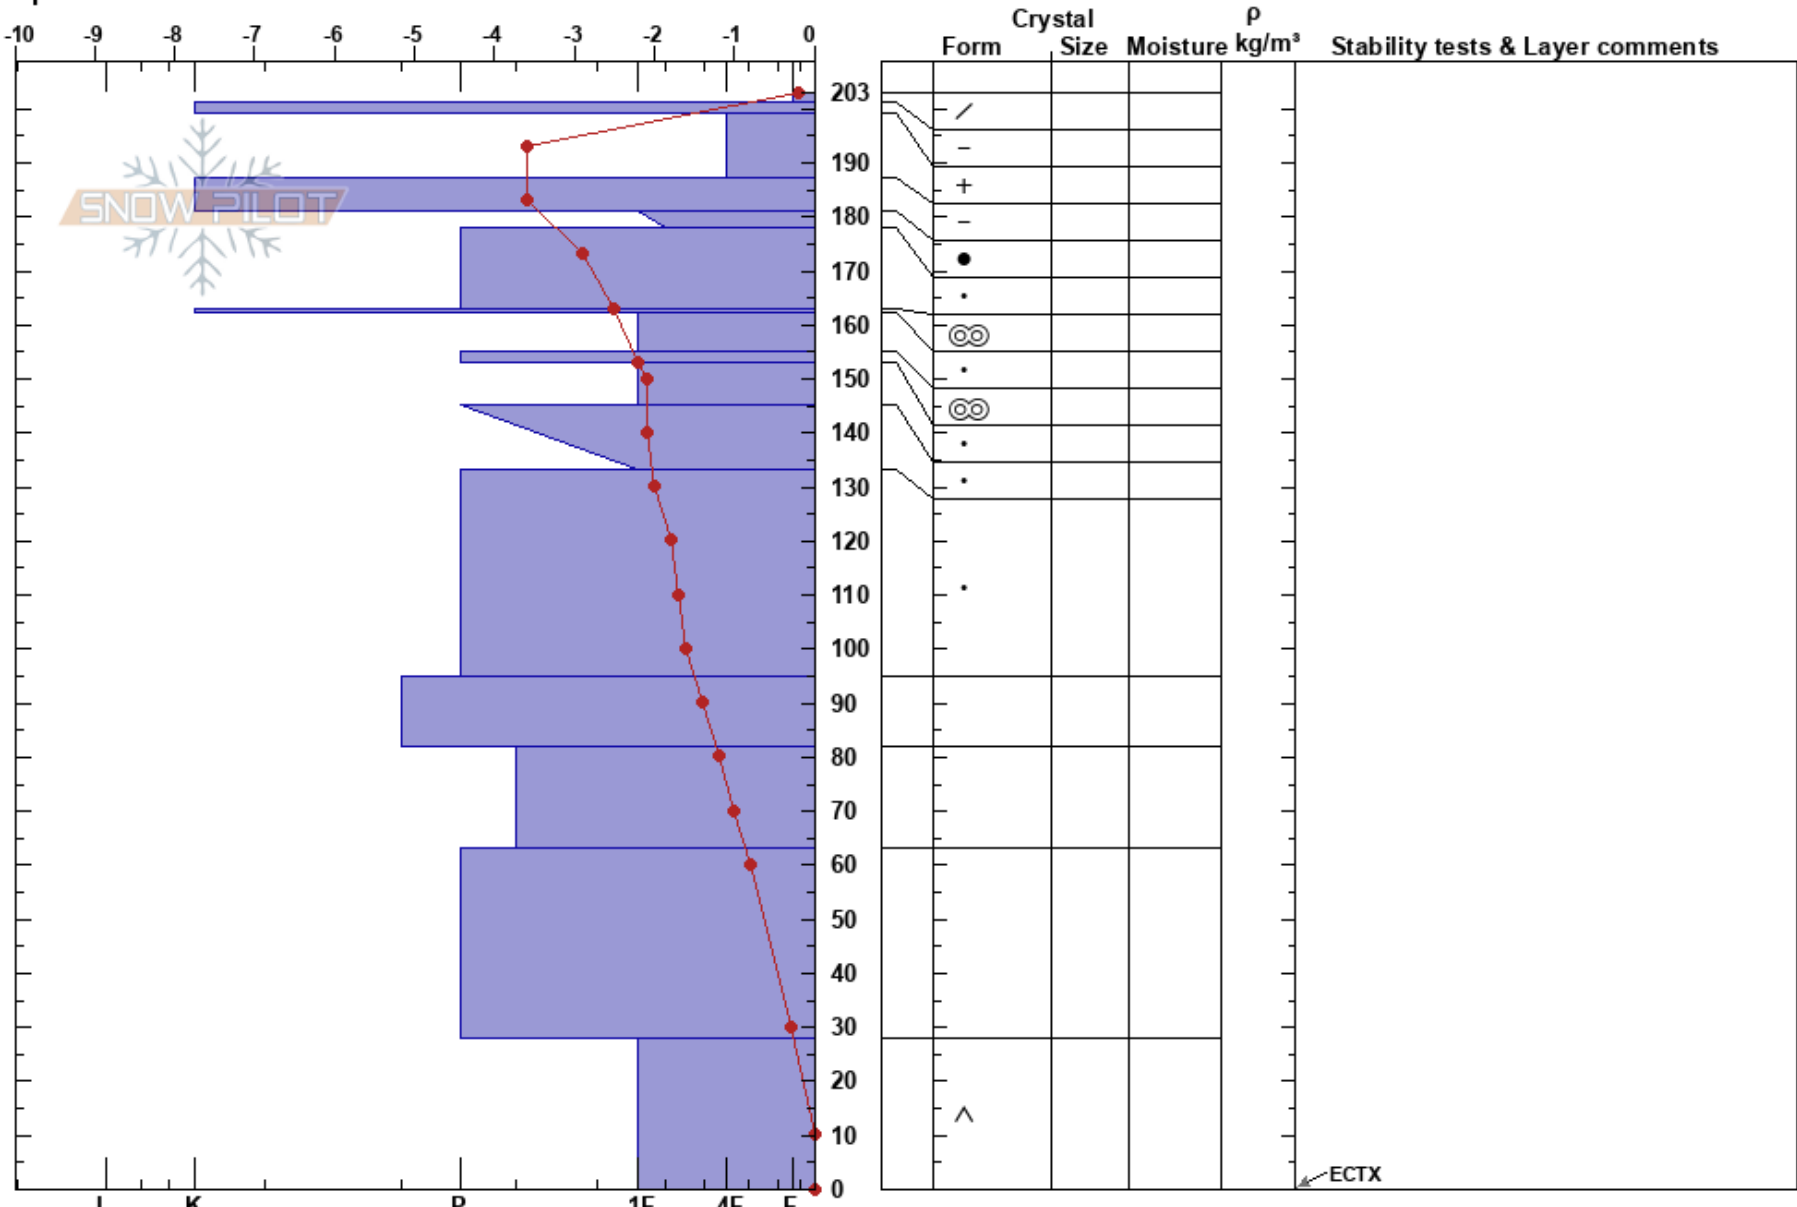

SO Lill Skarven
 Funäsfjällen
 Sweden
 Elevation: 1020 m
 Aspect: SE
 Specifics:

John Wilcoxon
 11/04/2018 - 09:50
 Co-ord: 62.57112N, 12.37468E
 Slope Angle: 28°
 Wind Loading: previous

Stability:
 Air Temperature: -0.9°C PF: 20 199-187cm: Problematic layer
 Sky Cover: CLR
 Precipitation: NO
 Wind: Calm