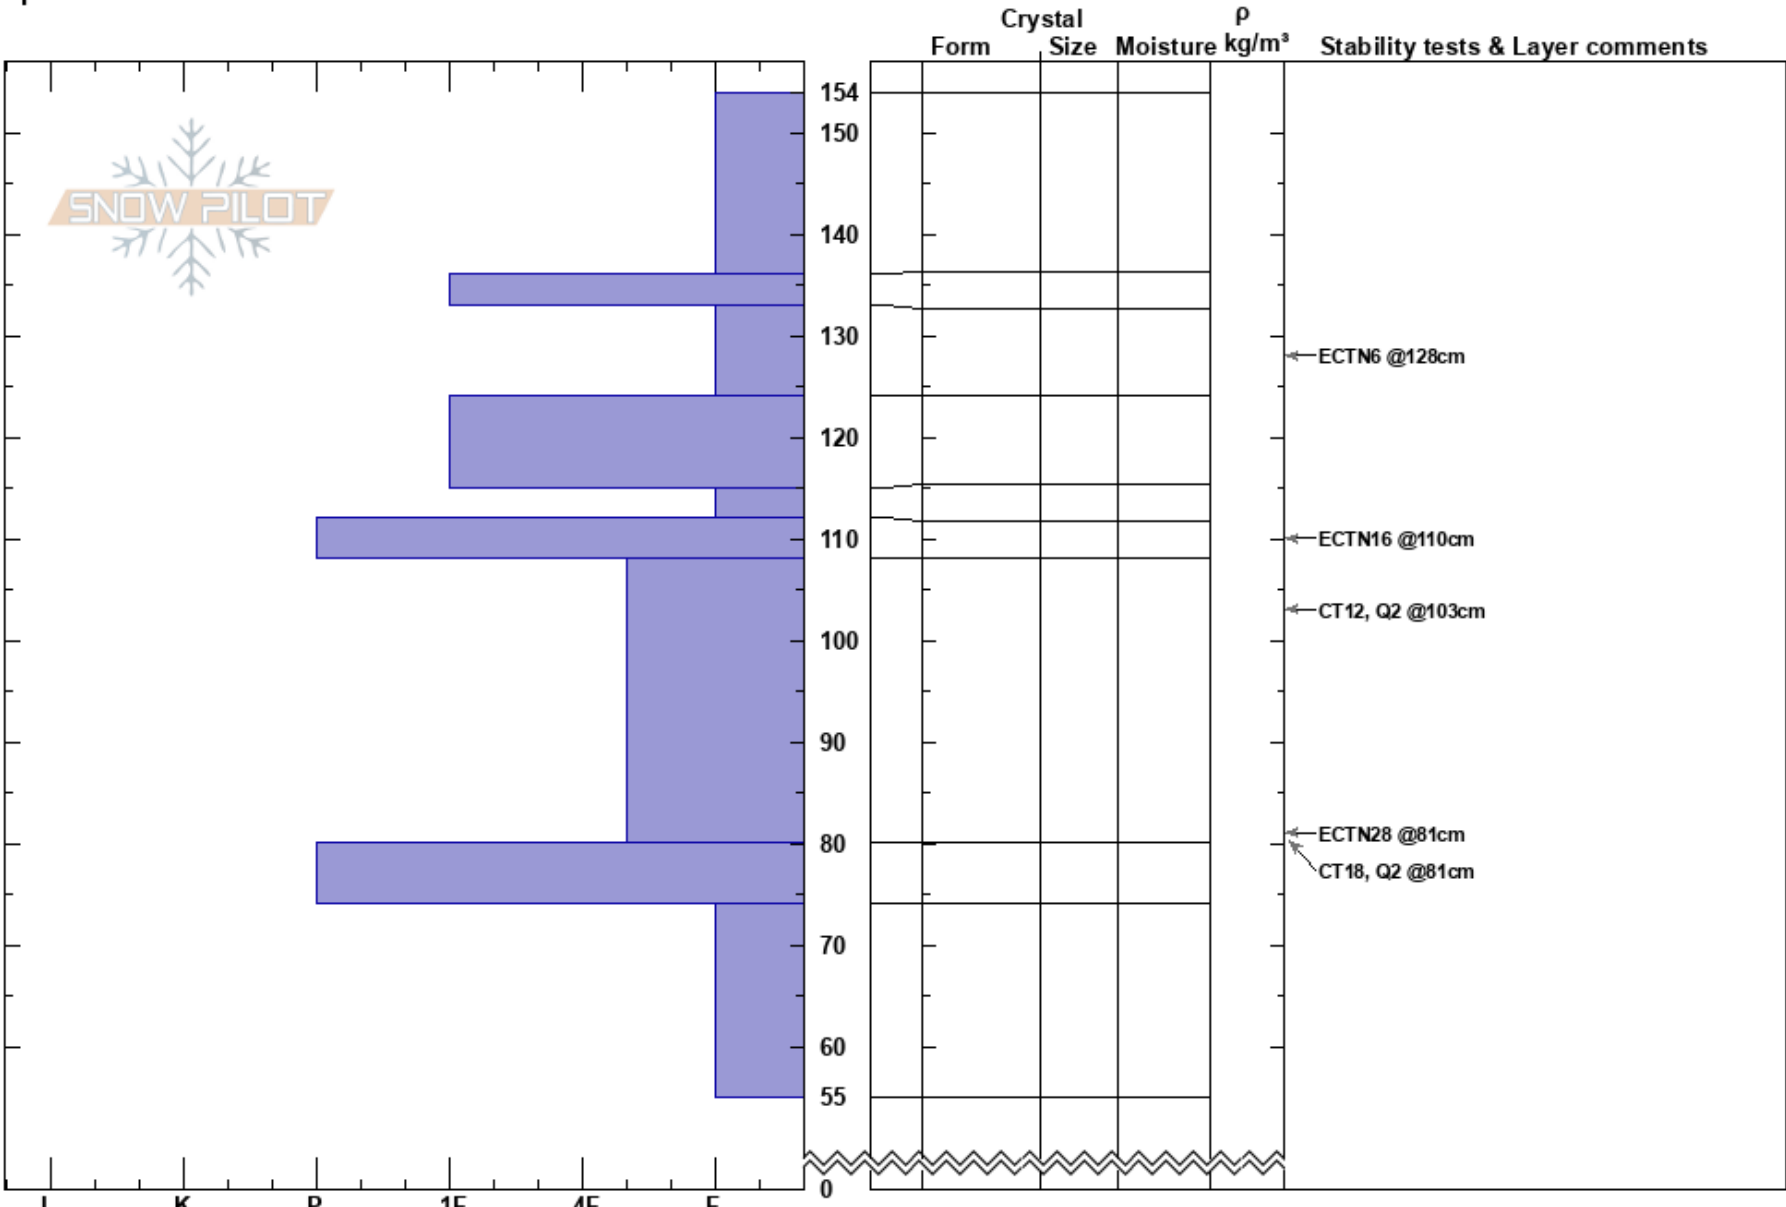

Beehive Pit K
 Madison Range-N
 MT
 Elevation: 2510 m
 Aspect: SW
 Specifics:

Christopher Kussmaul
 04/03/2018 - 2:00pm
 Co-ord: 45.31718N, -111.38703W
 Slope Angle: 28°
 Wind Loading: no

Stability:
 Air Temperature: -3.2°C
 Sky Cover: FEW
 Precipitation: NO
 Wind: Calm

HS: 154 Layer Notes:

Notes: