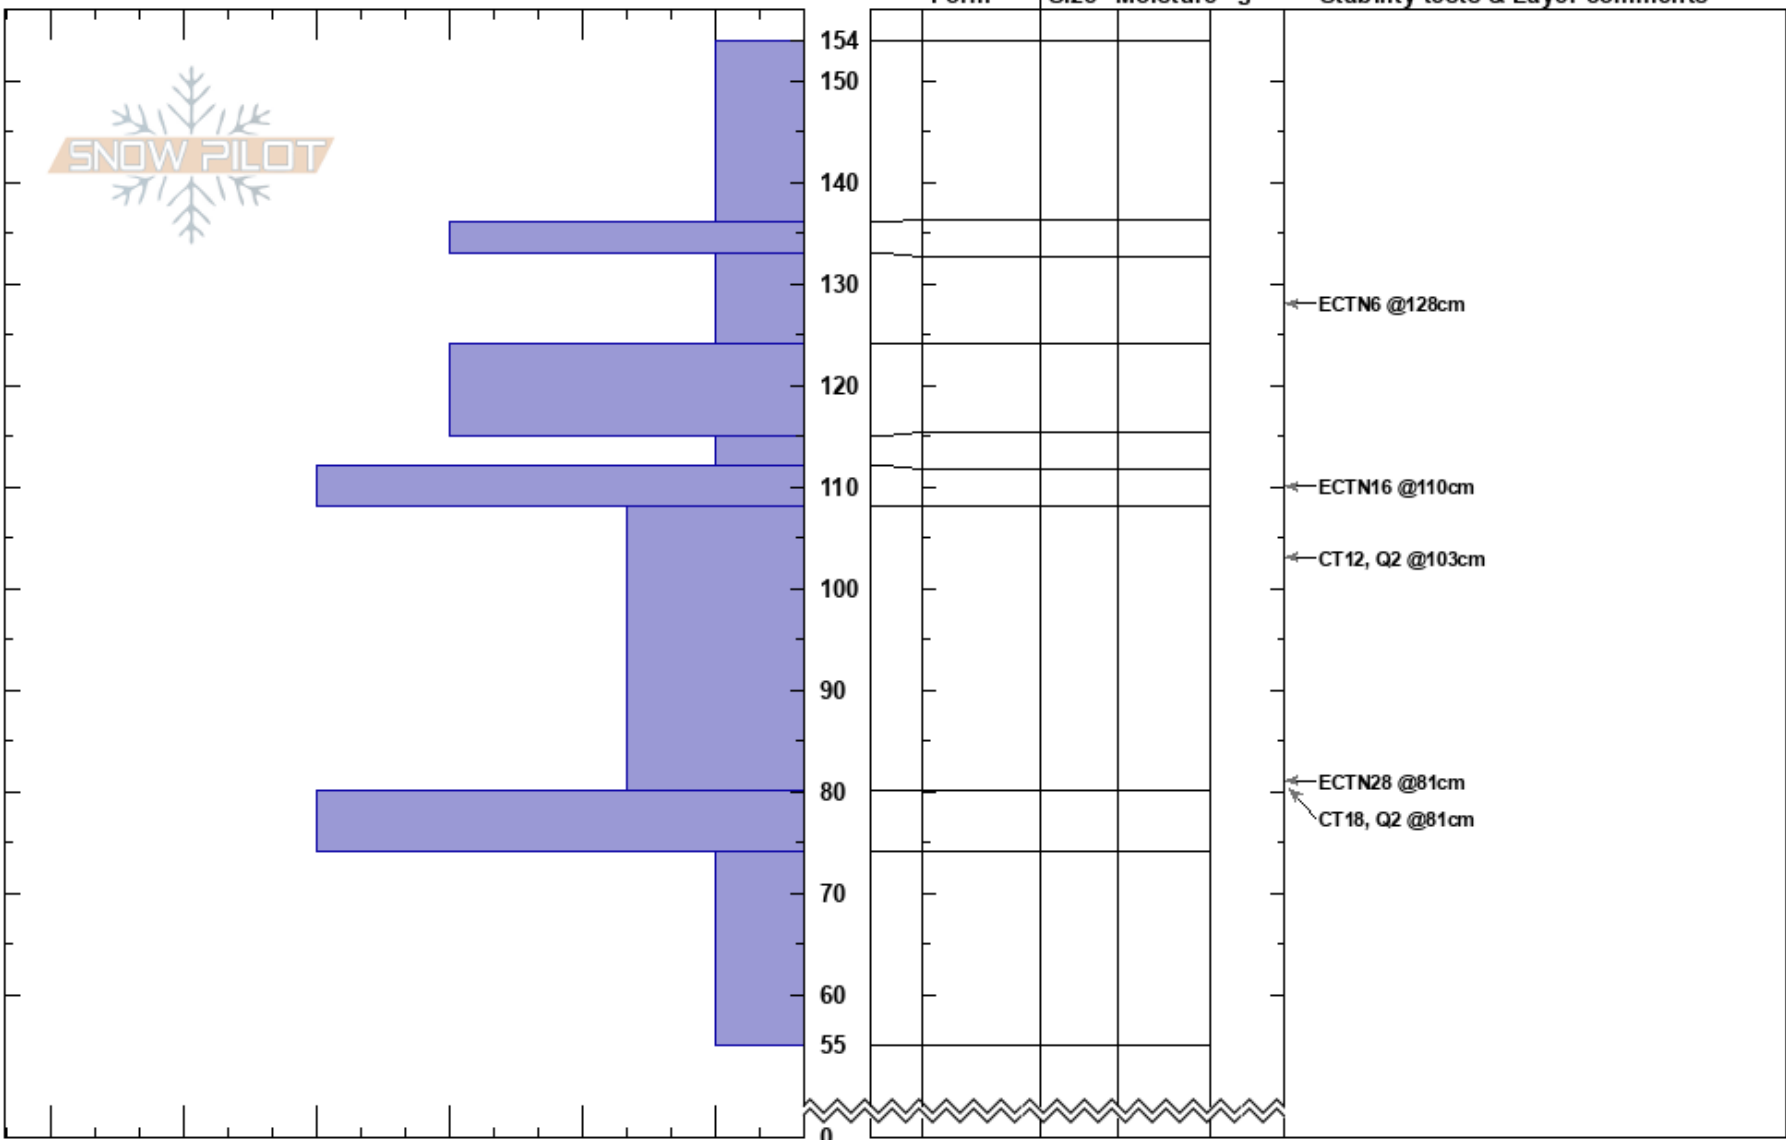

Beehive Pit K
 Madison Range-N
 MT
 Elevation: 2510 m
 Aspect: SW
 Specifics:

Christopher Kussmaul
 04/03/2018 - 2:00pm
 Co-ord: 45.31718N, -111.38703W
 Slope Angle: 28°
 Wind Loading: no

Stability:
 Air Temperature: -3.2°C
 Sky Cover: FEW
 Precipitation: NO
 Wind: Calm

HS: 154 Layer Notes:

Notes: