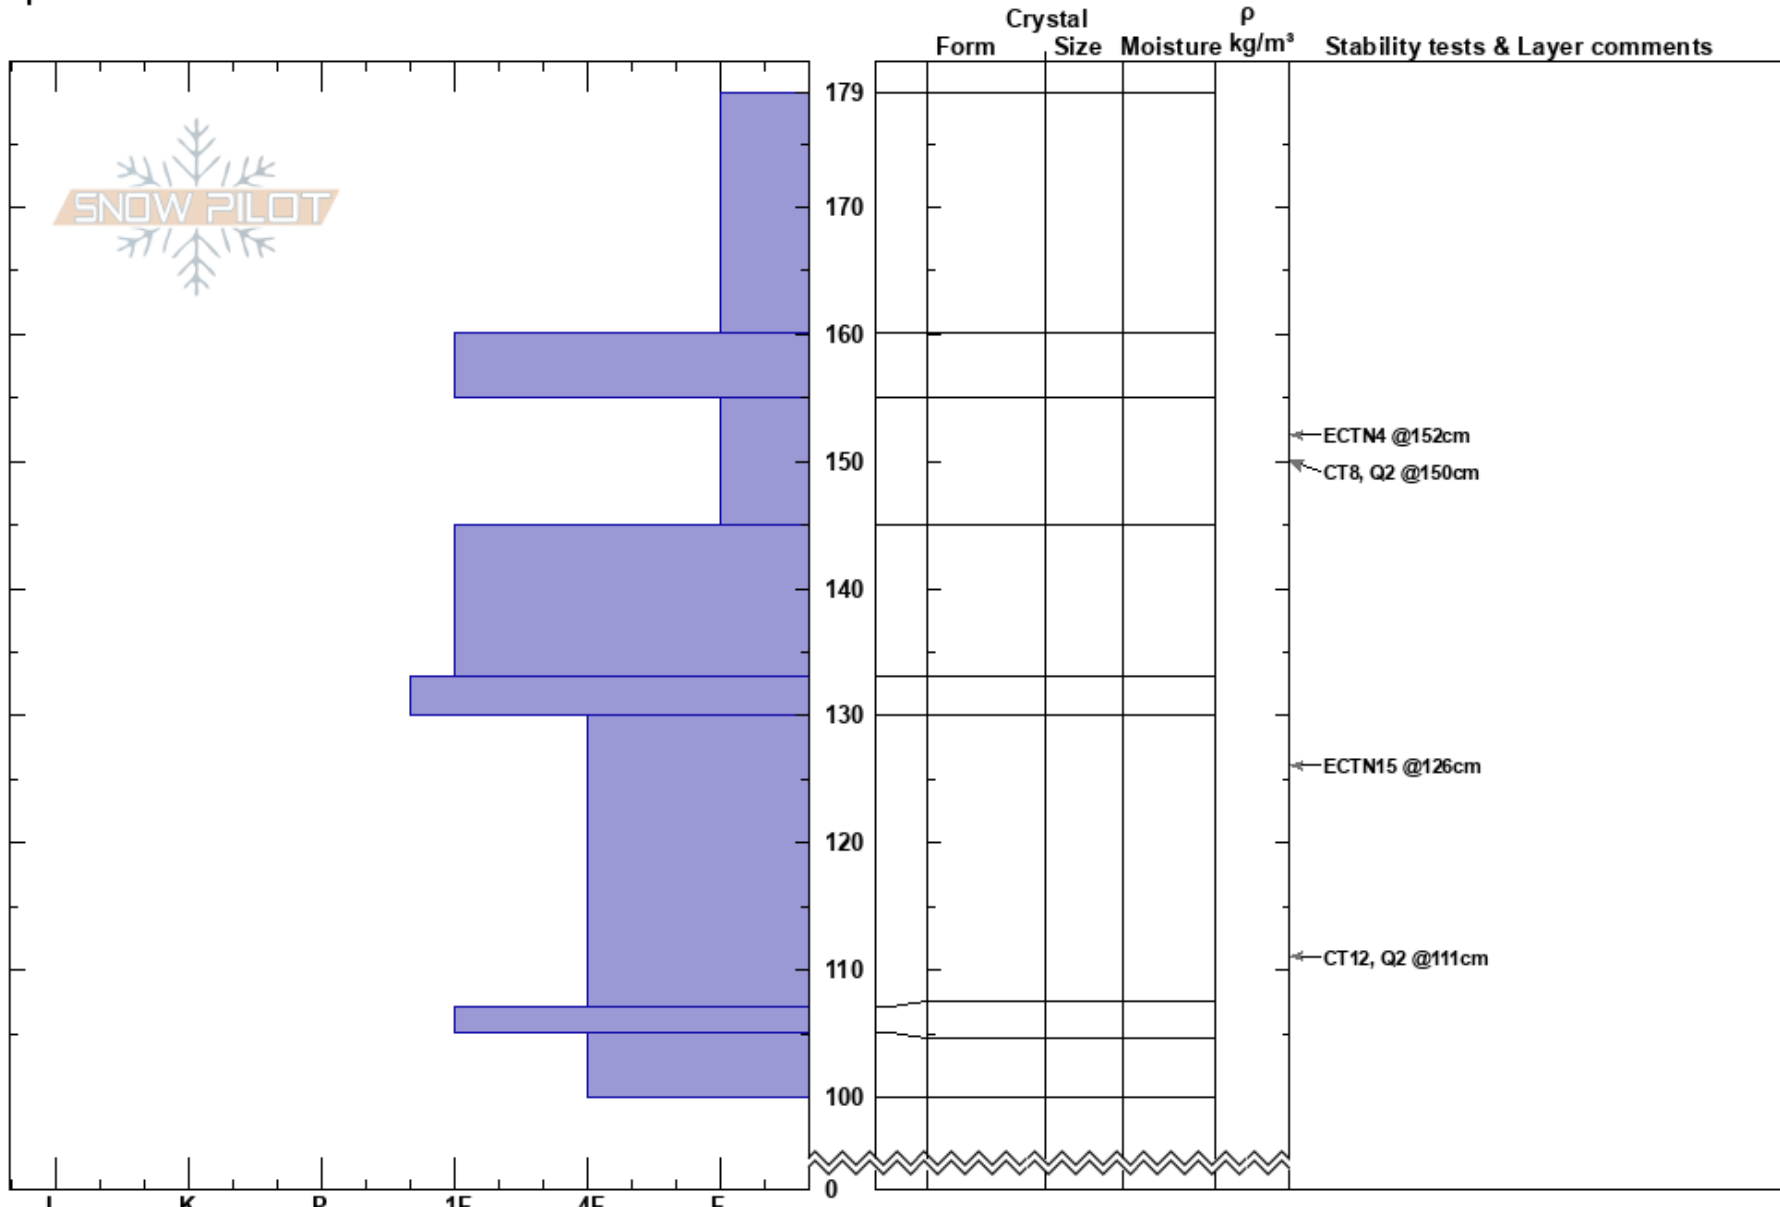

Beehive Pit I
 Madison Range-N
 MT
 Elevation: 2510 m
 Aspect: SW
 Specifics:

Christopher Kussmaul
 04/03/2018 - 1:00pm
 Co-ord: 45.31696N, -111.38727W
 Slope Angle: 31°
 Wind Loading: no

Stability:
 Air Temperature: -3.2°C
 Sky Cover: FEW
 Precipitation: NO
 Wind: Calm

HS: 179

Layer Notes:

Notes: