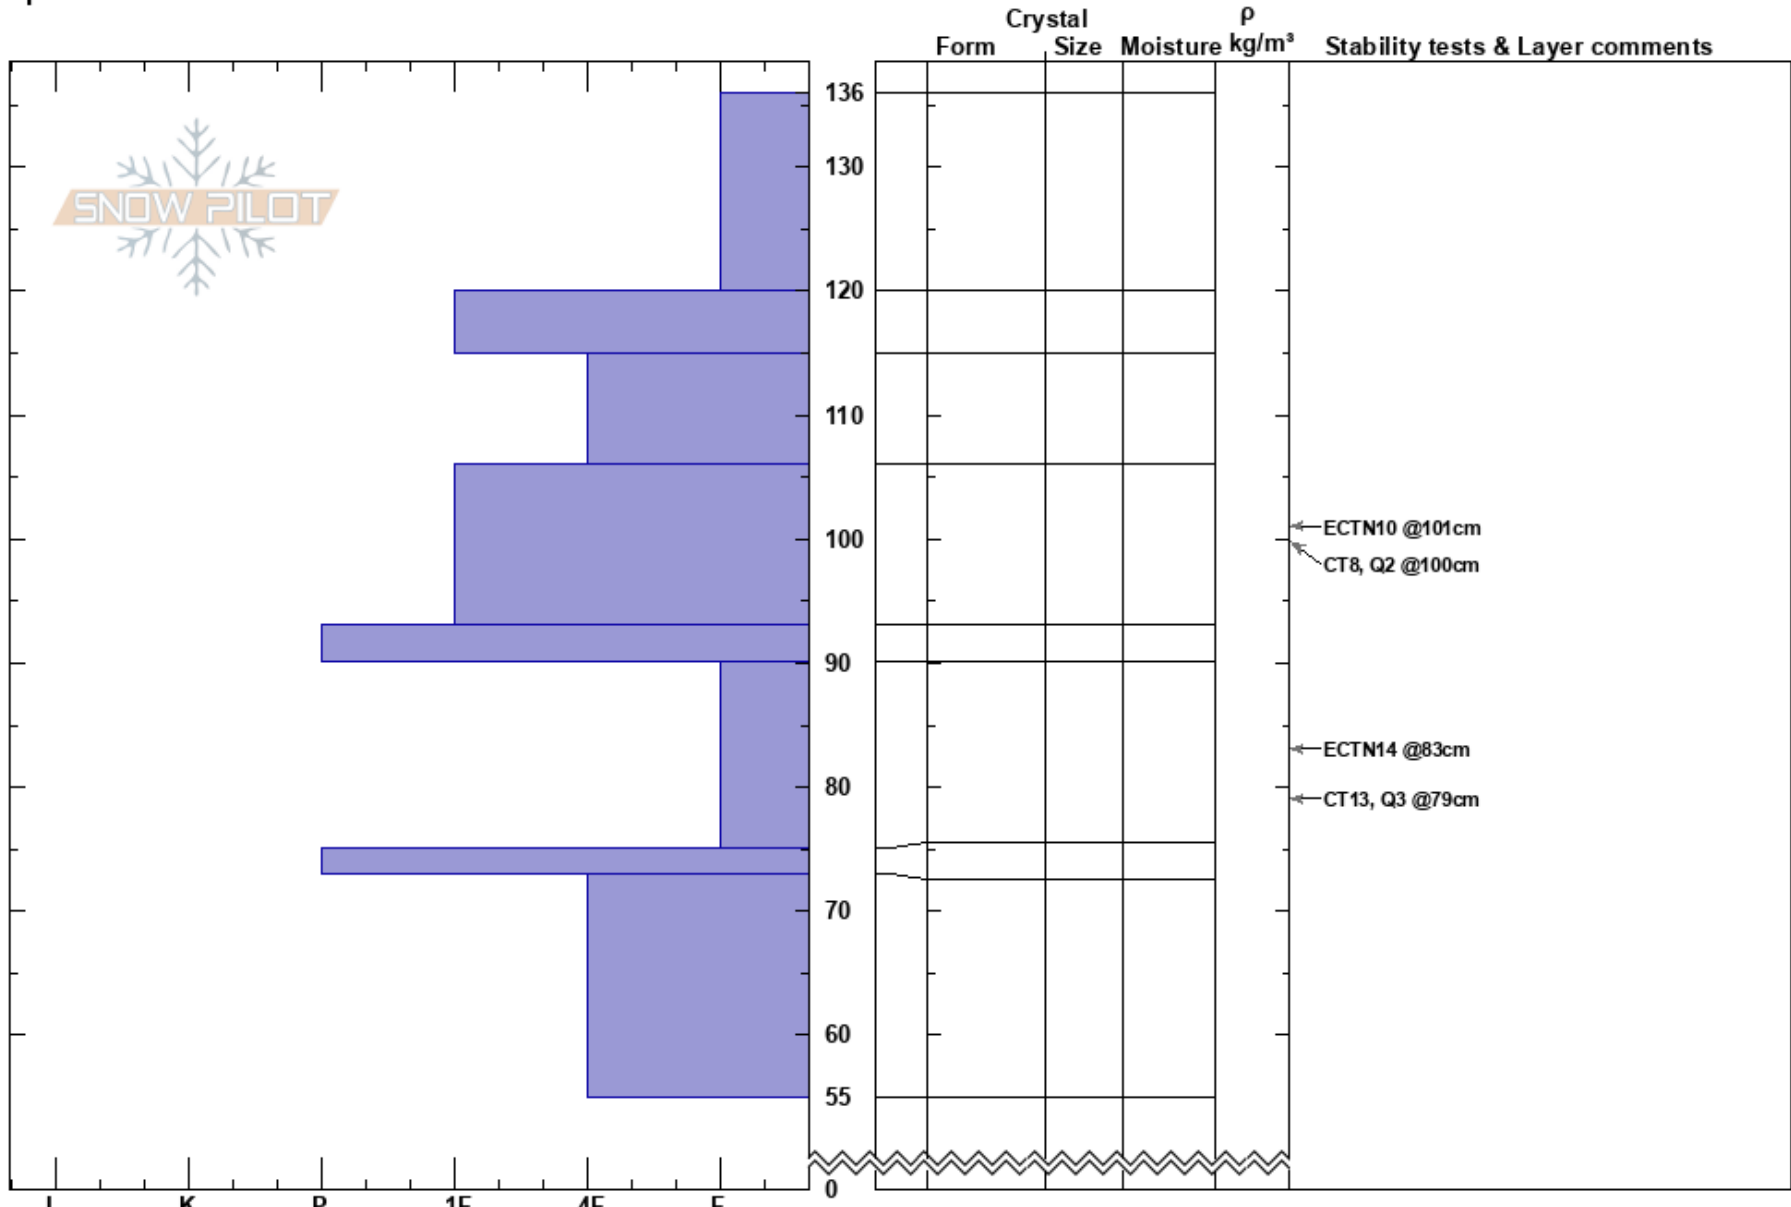

Beehive Pit H
 Madison Range-N
 MT
 Elevation: 2510 m
 Aspect: SW
 Specifics:

Christopher Kussmaul
 04/03/2018 - 1:00pm
 Co-ord: 45.31707N, -111.38716W
 Slope Angle: 32°
 Wind Loading: no

Stability: HS: 136 Layer Notes:
 Air Temperature: -3.2°C
 Sky Cover: FEW
 Precipitation: NO
 Wind: Calm