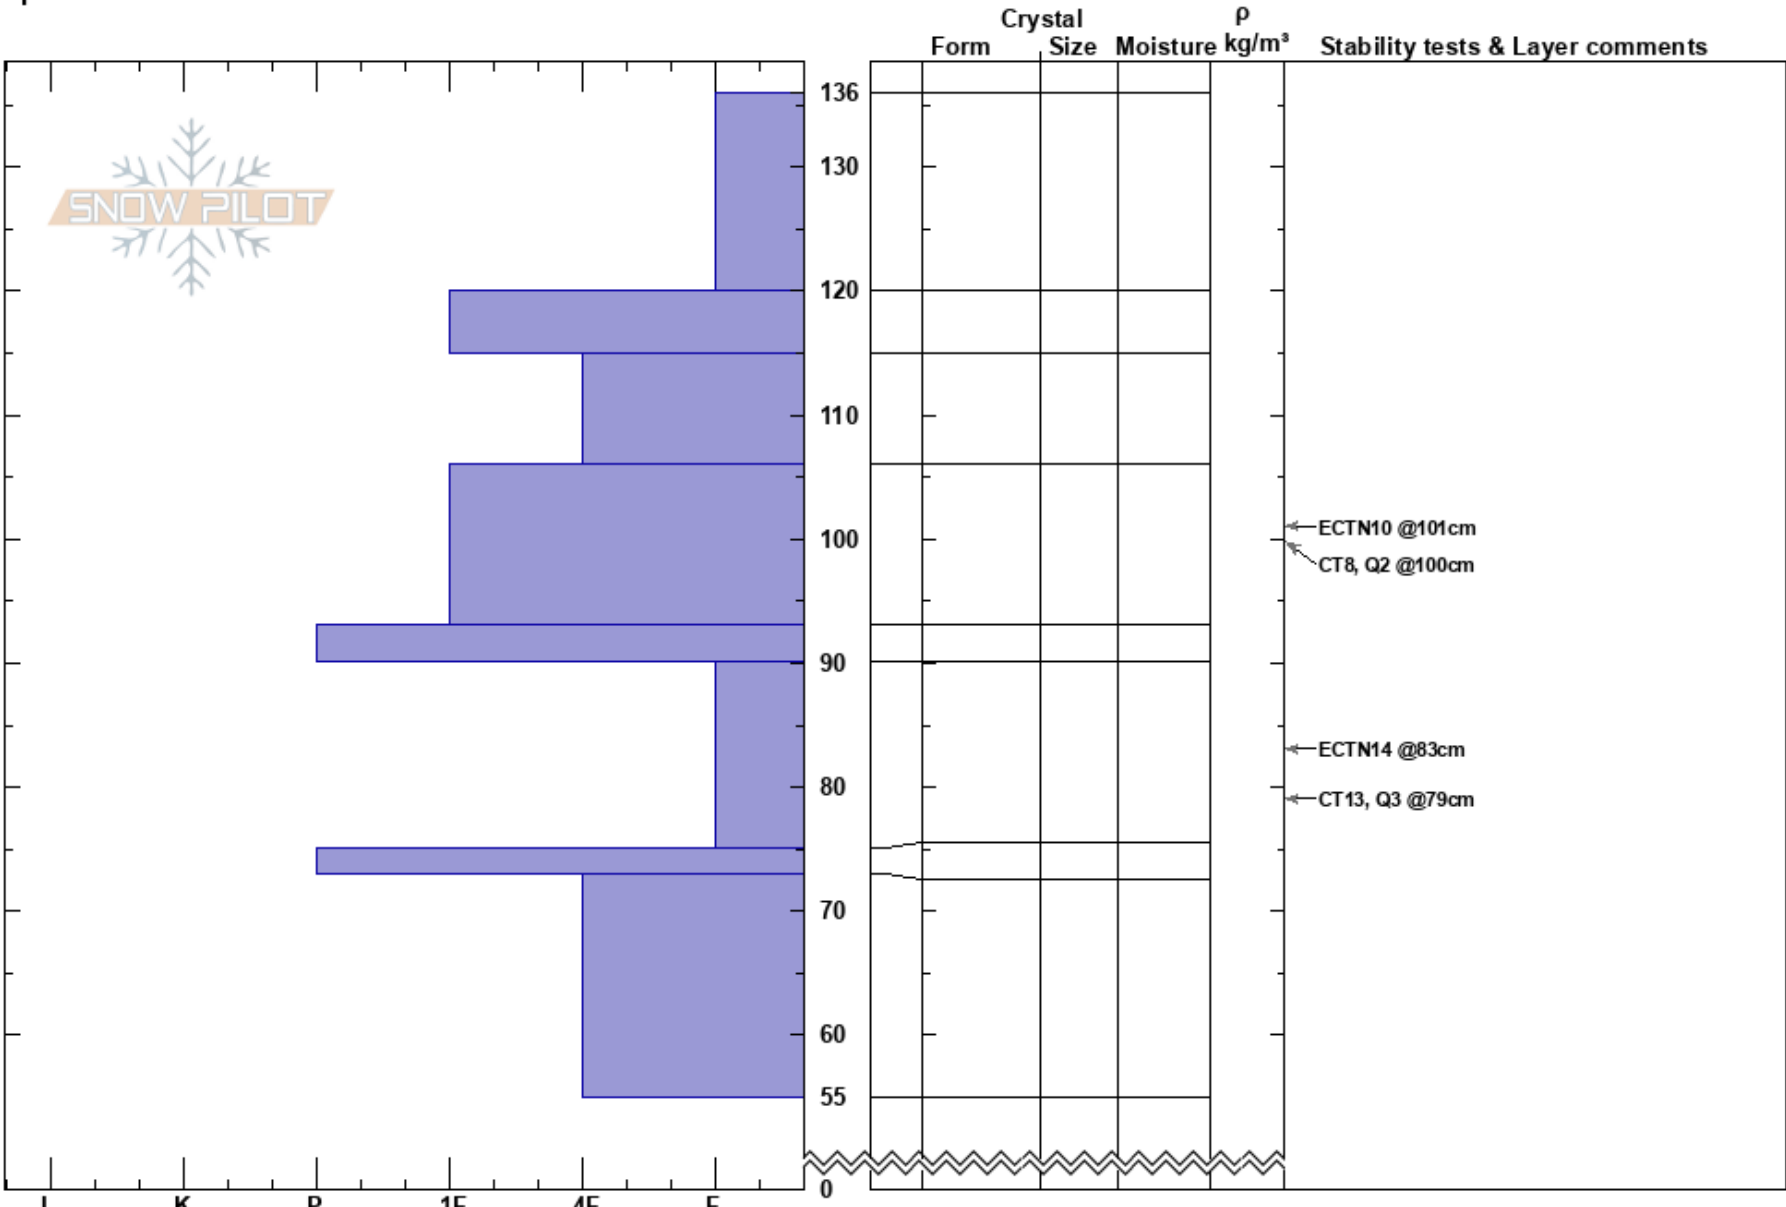

Beehive Pit H  
 Madison Range-N  
 MT  
**Elevation:** 2510 m  
**Aspect:** SW  
**Specifics:**

Christopher Kussmaul  
 04/03/2018 - 1:00pm  
**Co-ord:** 45.31707N, -111.38716W  
**Slope Angle:** 32°  
**Wind Loading:** no

**Stability:**  
**Air Temperature:** -3.2°C  
**Sky Cover:** FEW  
**Precipitation:** NO  
**Wind:** Calm

**HS:** 136

**Layer Notes:**

**Notes:**