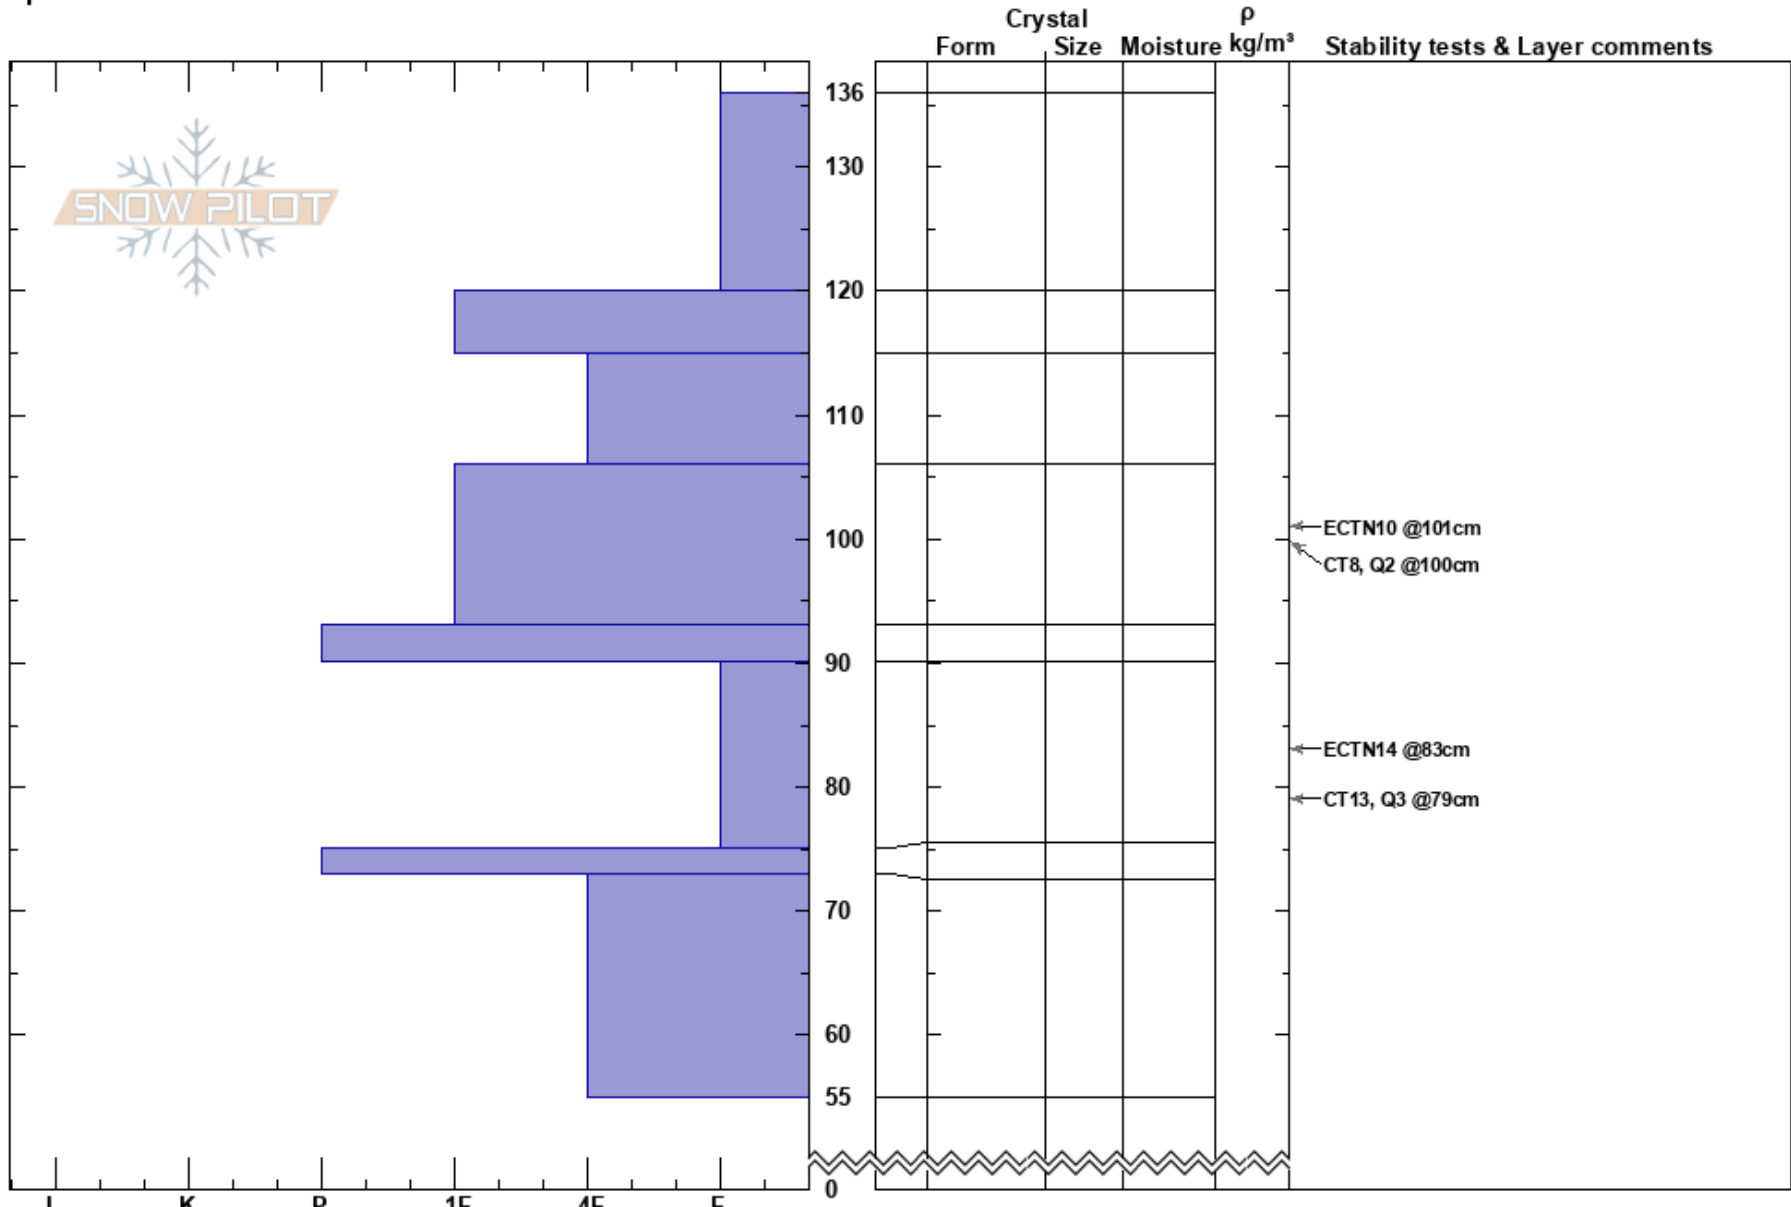

Beehive Pit H
 Madison Range-N
 MT
 Elevation: 2510 m
 Aspect: SW
 Specifics:

Christopher Kussmaul
 04/03/2018 - 1:00pm
 Co-ord: 45.31707N, -111.38716W
 Slope Angle: 32°
 Wind Loading: no

Stability:
 Air Temperature: -3.2°C
 Sky Cover: FEW
 Precipitation: NO
 Wind: Calm

HS: 136

Layer Notes:

Notes: