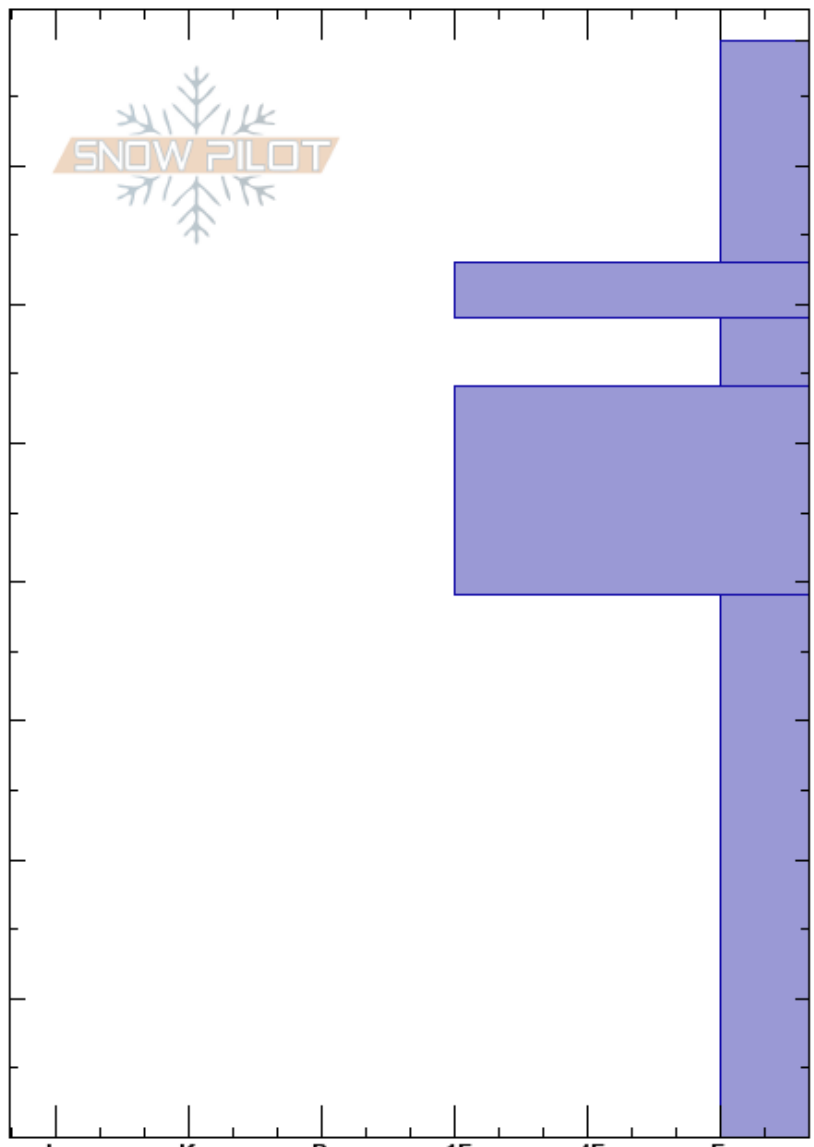

Beehive Pit G  
 Madison Range-N  
 MT  
 Elevation: 2510 m  
 Aspect: SW  
 Specifics:

Christopher Kussmaul  
 04/03/2018 - 12:00pm  
 Co-ord: 45.31693N, -111.38732W  
 Slope Angle: 29°  
 Wind Loading: no

Stability: **HS:79**  
 Air Temperature: -3.2°C  
 Sky Cover: FEW  
 Precipitation: NO  
 Wind: Calm

Height (cm)	Crystal		Moisture	$\rho$ kg/m <sup>3</sup>	Stability tests & Layer comments
	Form	Size			
79					
70					
60					
50					← ECTN6 @56cm
40					
30					
20					
15					← ECTN12 @15cm ← CT5, Q3 @15cm
10					
0					

Notes: Much Shallower then other pits. Downhill of a tree stand