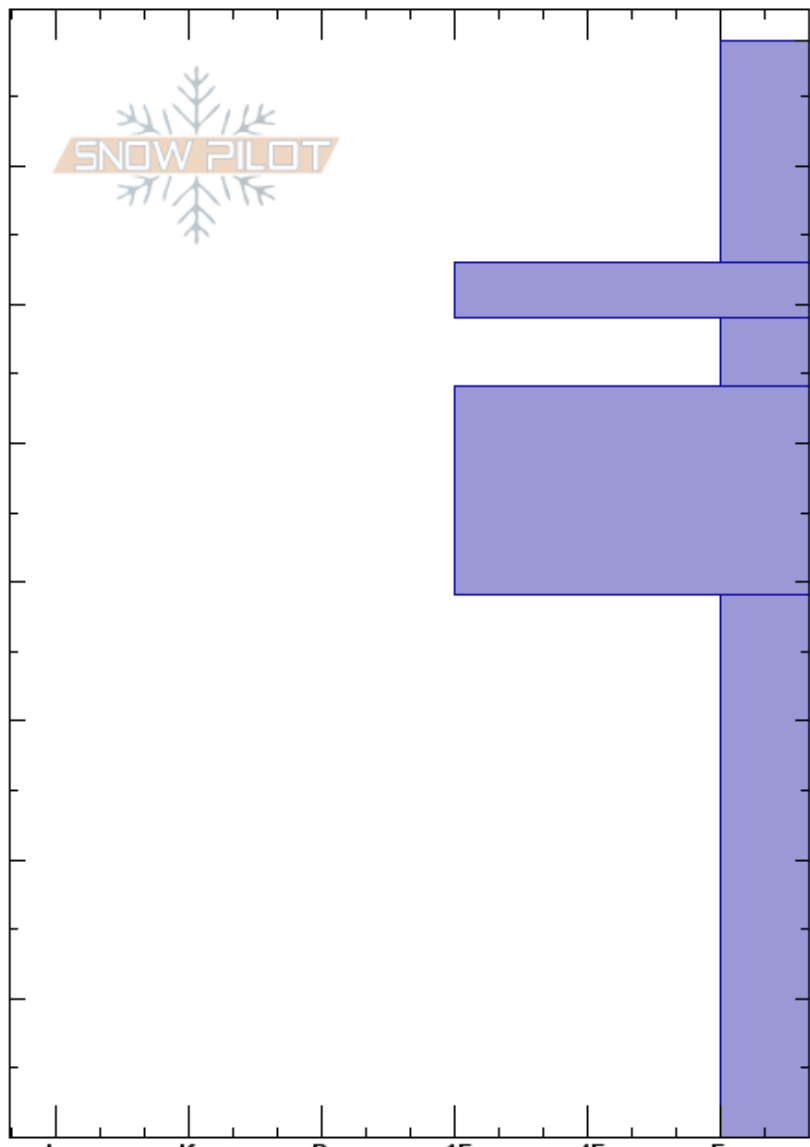

Beehive Pit G
 Madison Range-N
 MT
 Elevation: 2510 m
 Aspect: SW
 Specifics:

Christopher Kussmaul
 04/03/2018 - 12:00pm
 Co-ord: 45.31693N, -111.38732W
 Slope Angle: 29°
 Wind Loading: no

Stability: **HS:79**
 Air Temperature: -3.2°C
 Sky Cover: FEW
 Precipitation: NO
 Wind: Calm

Height (cm)	Crystal		Moisture	ρ kg/m ³	Stability tests & Layer comments
	Form	Size			
79					
70					
60					
50					← ECTN6 @56cm
40					
30					
20					
15					← ECTN12 @15cm ← CT5, Q3 @15cm
10					
0					

Notes: Much Shallower than other pits. Downhill of a tree stand