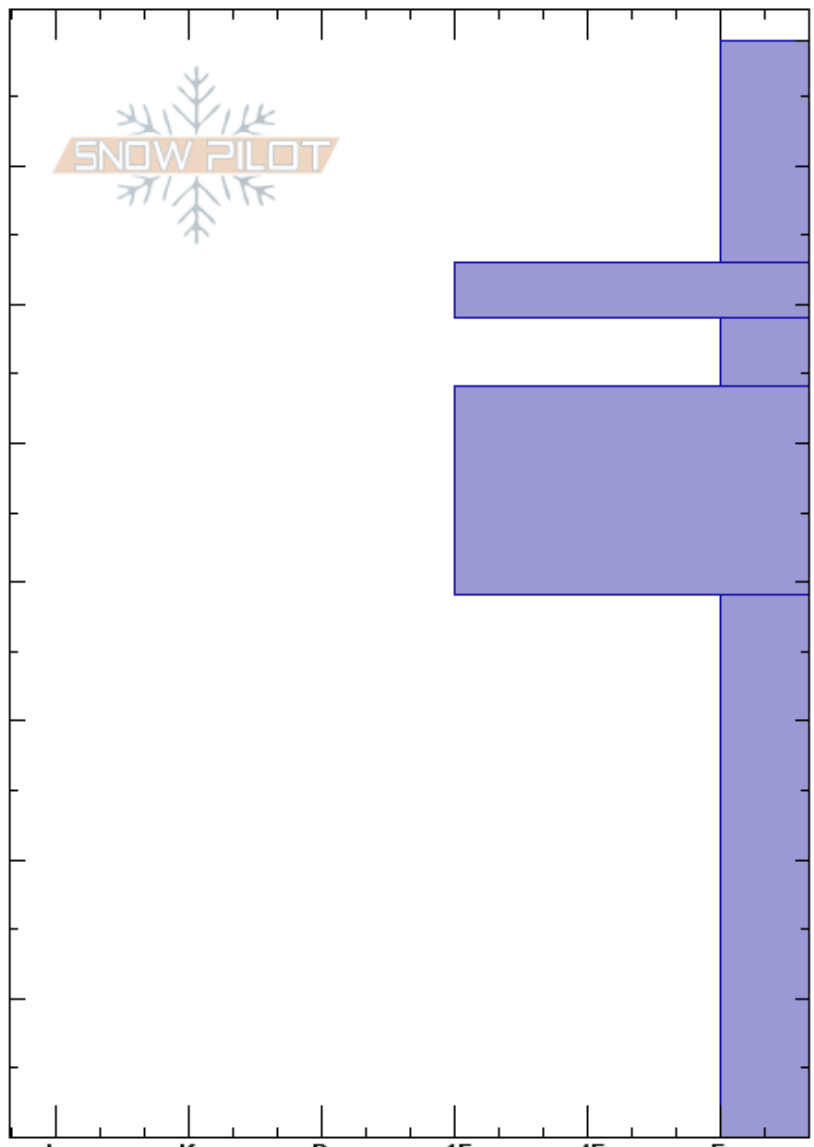

Beehive Pit G
 Madison Range-N
 MT
 Elevation: 2510 m
 Aspect: SW
 Specifics:

Christopher Kussmaul
 04/03/2018 - 12:00pm
 Co-ord: 45.31693N, -111.38732W
 Slope Angle: 29°
 Wind Loading: no

Stability: **HS:79**
 Air Temperature: -3.2°C
 Sky Cover: FEW
 Precipitation: NO
 Wind: Calm

Height (cm)	Crystal		Moisture	ρ kg/m ³	Stability tests & Layer comments
	Form	Size			
79					
70					
60					
50					← ECTN6 @56cm
40					
30					
20					
15					← ECTN12 @15cm ← CT5, Q3 @15cm
10					
0					

Notes: Much Shallower then other pits. Downhill of a tree stand