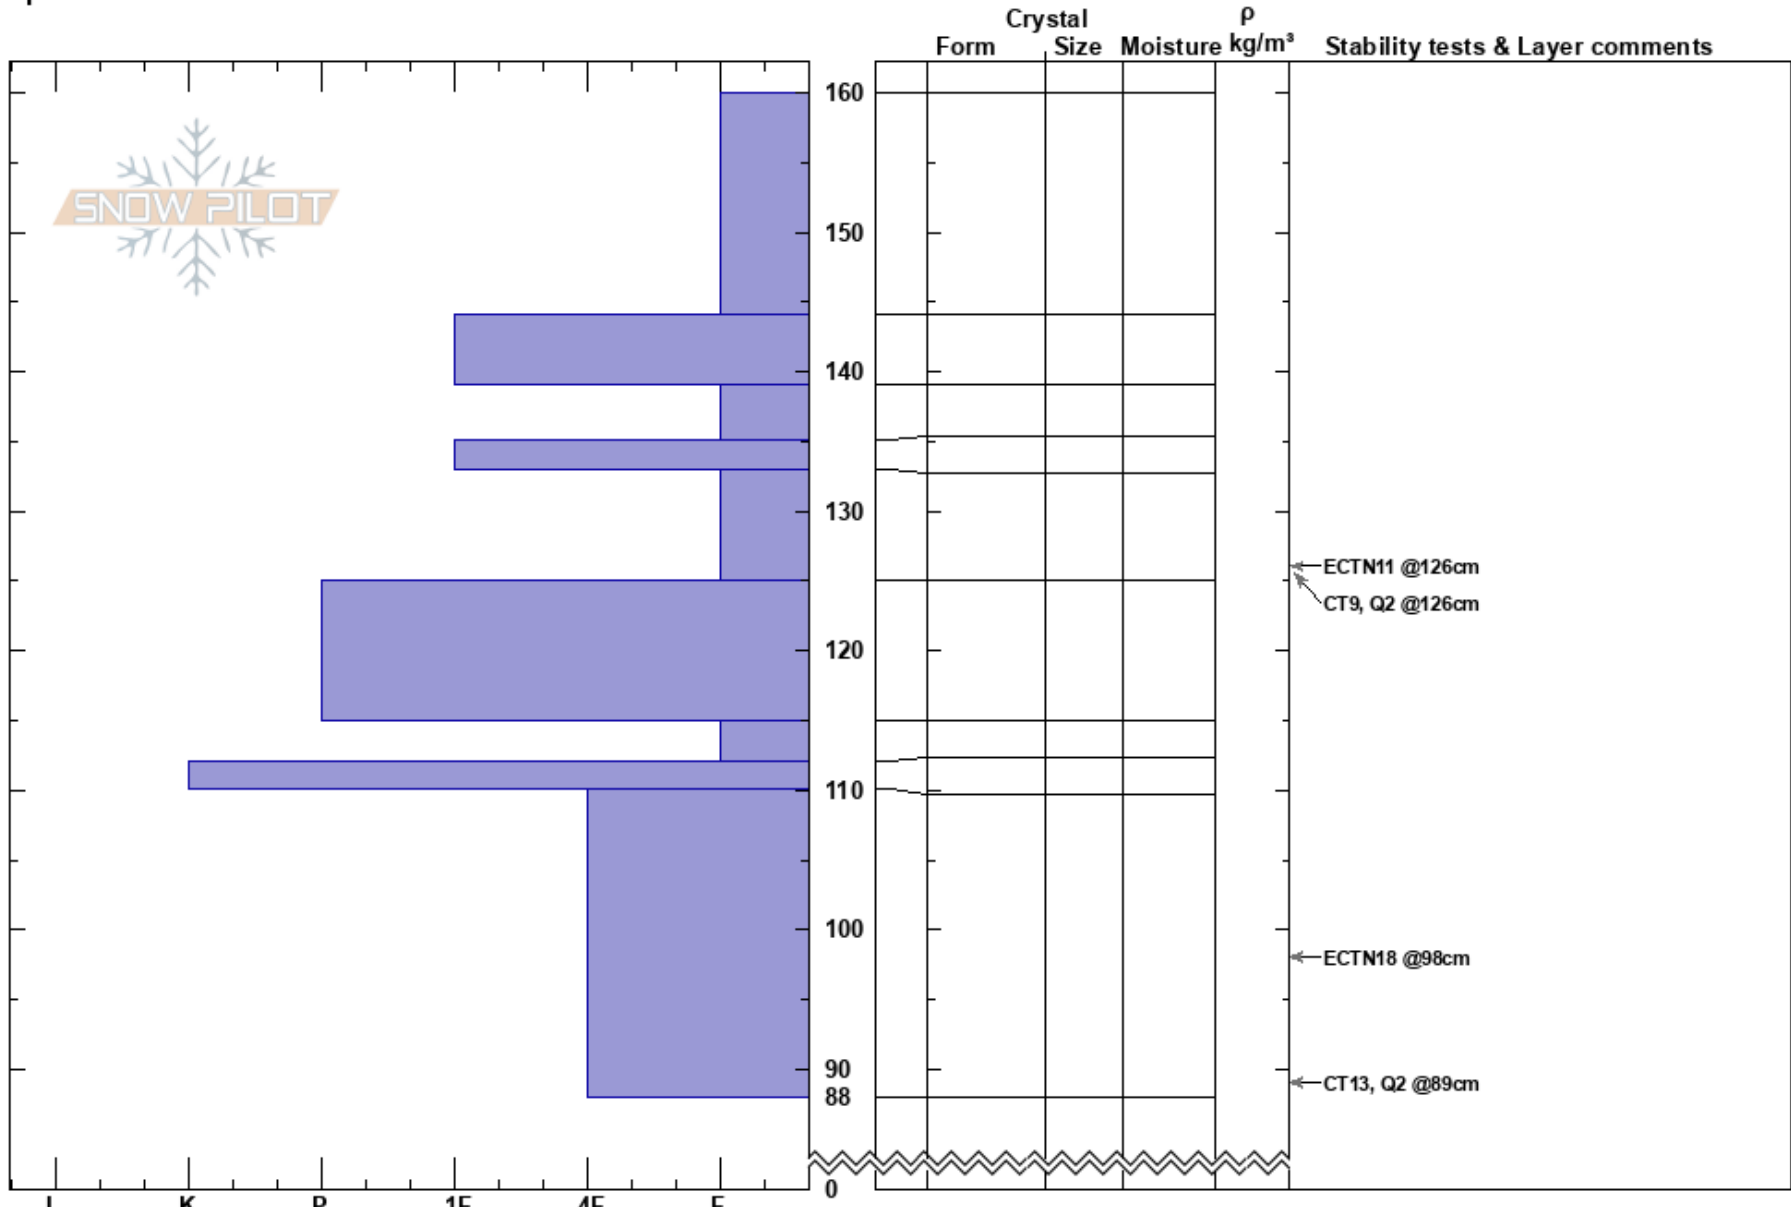

Beehive Pit F
 Madison Range-N
 MT
 Elevation: 2510 m
 Aspect: SW
 Specifics:

Christopher Kussmaul
 04/03/2018 - 1:00pm
 Co-ord: 45.31710N, -111.38703W
 Slope Angle: 31°
 Wind Loading: no

Stability: HS: 160
 Air Temperature: -3.2°C
 Sky Cover: FEW
 Precipitation: NO
 Wind: Calm