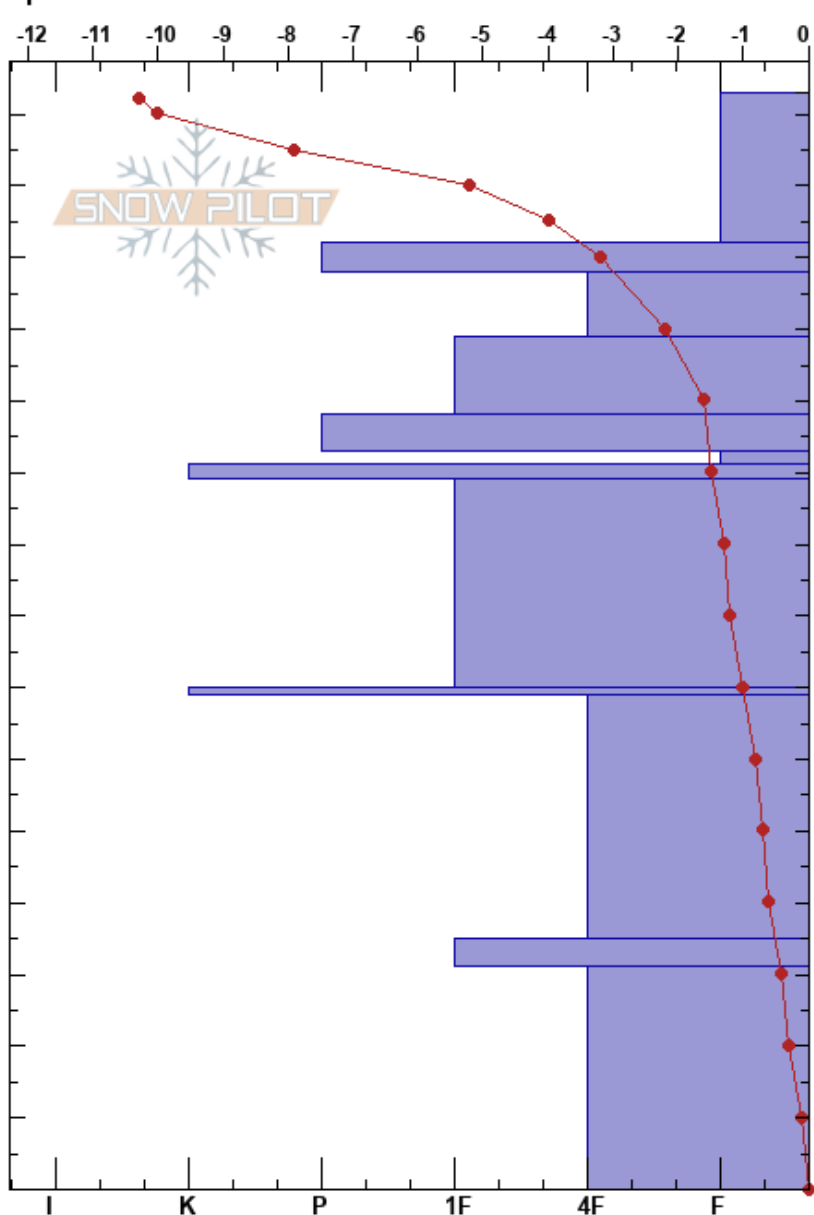

Beehive Master Pit A
 Madison Range-N
 MT
 Elevation: 2510 m
 Aspect: SW
 Specifics:

Christopher Kussmaul
 04/03/2018 - 10:00am
 Co-ord: 45.31743N, -111.38701W
 Slope Angle: 22°
 Wind Loading: no

Stability:
 Air Temperature: -9.7°C
 Sky Cover: SCT
 Precipitation: NO
 Wind: S Light Breeze

HS: 153
 Layer Notes:
 153-132cm: New snow from 4/1-4/2
 153-132cm: Problematic layer

Elevation (cm)	Crystal		Moisture	ρ kg/m ³	Stability tests & Layer comments
	Form	Size			
153				160	
150	* (/)	1.5	D		
140					153-132cm: New snow from 4/1-4/2
130	∅	2-2.5	D	216	← ECTN15 @128cm
120	.	1	D	236	← CT11, Q2 @126cm
110	□	2-3	D	196	← ECTN19 @112cm
100	■ (⊙)	2-3.5	D	248	
100	□	2		244	
100	⊖	1-1.5	D	236	
90					
80	⊖	1-1.5	D		
70	■		D	240	← CT13, Q2 @68cm
60					
50	⊖	2-3	D		
40					
30	∅	1-2	D	240	
20				240	
10	^	2-3	D		
0					

Notes: Located next to the Beehive Basin trail. Pit A.