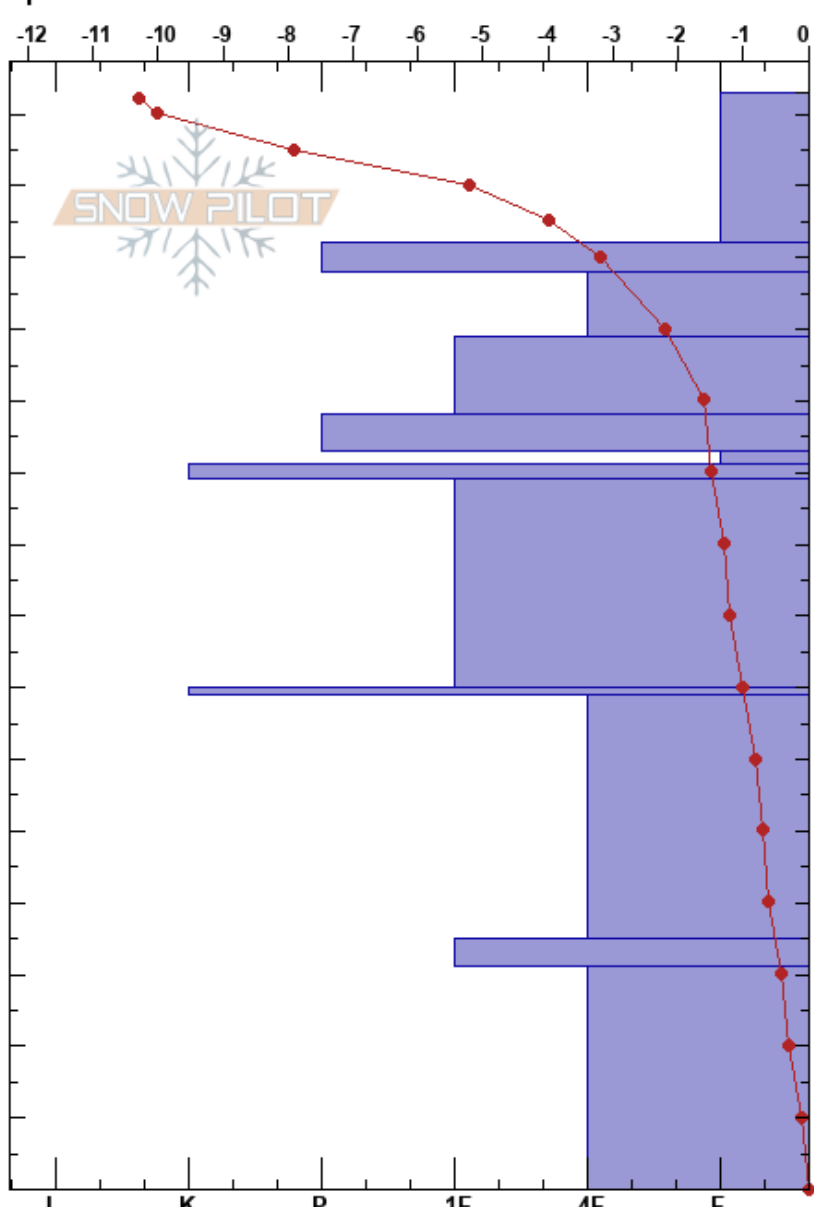

Beehive Master Pit A  
 Madison Range-N  
 MT  
 Elevation: 2510 m  
 Aspect: SW  
 Specifics:

Christopher Kussmaul  
 04/03/2018 - 10:00am  
 Co-ord: 45.31743N, -111.38701W  
 Slope Angle: 22°  
 Wind Loading: no

Stability:  
 Air Temperature: -9.7°C  
 Sky Cover: SCT  
 Precipitation: NO  
 Wind: S Light Breeze

HS: 153  
 Layer Notes:  
 153-132cm: New snow from 4/1-4/2  
 153-132cm: Problematic layer

Height (cm)	Crystal		Moisture	$\rho$ kg/m <sup>3</sup>	Stability tests & Layer comments
	Form	Size			
153				160	
150	* (/)	1.5	D		
140					153-132cm: New snow from 4/1-4/2
130	∅	2-2.5	D	216	← ECTN15 @128cm
120	.	1	D	236	← CT11, Q2 @126cm
110	□	2-3	D	196	← ECTN19 @112cm
100	■ (⊙)	2-3.5	D	248	
100	□	2		244	
100	⊖	1-1.5	D	236	
90					
80	⊖	1-1.5	D		
70	■		D	240	← CT13, Q2 @68cm
60					
50	⊖	2-3	D		
40					
30	∅	1-2	D	240	
20				240	
10	^	2-3	D		
0					

Notes: Located next to the Beehive Basin trail. Pit A.