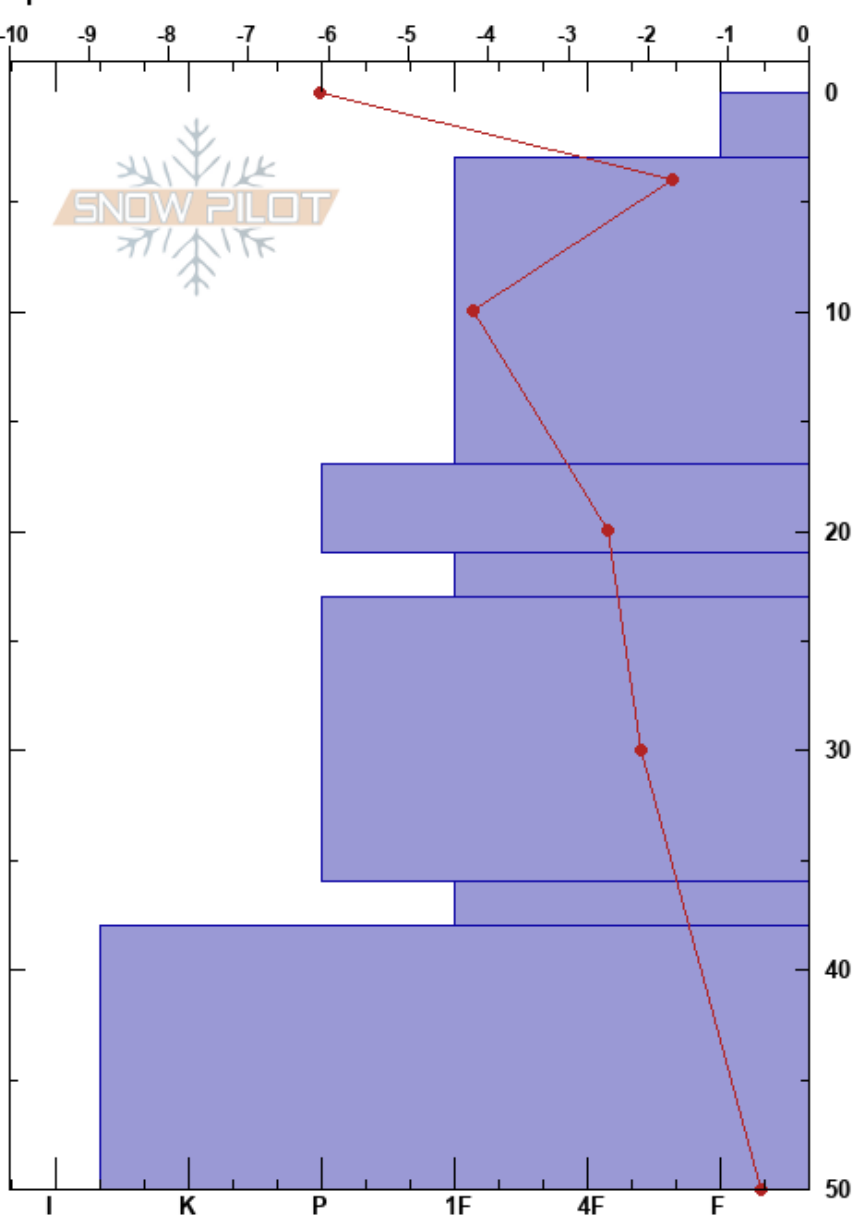

Skalafjall
 Norðanverðir Vestfirðir
 Iceland
 Elevation: 600 m
 Aspect: 180°
 Specifics:

Jóhann Hannibalsson
 05/04/2018 - 06:00
 Co-ord: 66.12629N, -23.22737W
 Slope Angle: 25°
 Wind Loading:

Stability:
 Air Temperature: -6.1°C
 Sky Cover: CLR
 Precipitation:
 Wind:

HS:50 Layer Notes:

Form	Crystal Size	Moisture	ρ kg/m ³	Stability tests & Layer comments
/	0.3	D		
/	0.1	D		
☉	1	D		
●	0.1			← CT16 @22cm
(●)	0.1	D		
□	1.5	D		← CT18 @37cm

Notes: