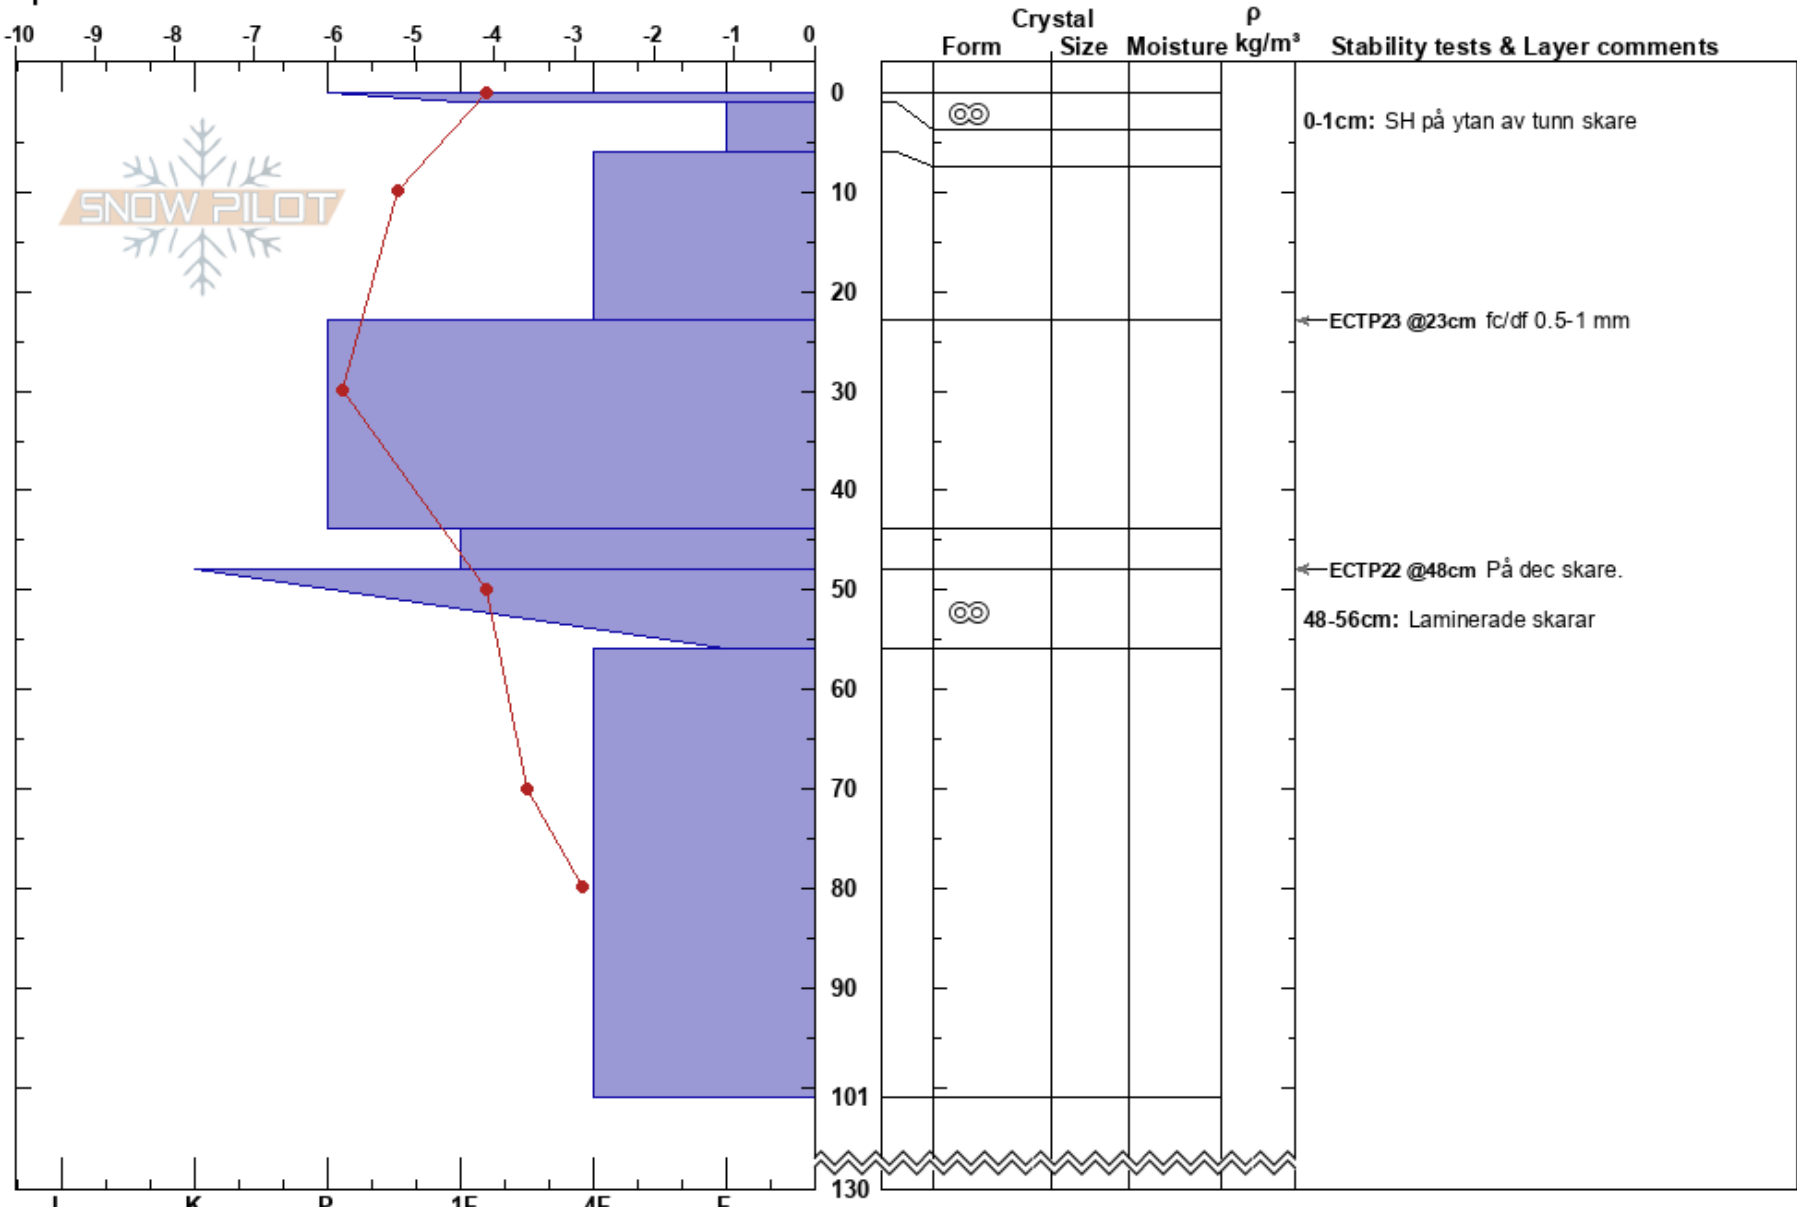

Klövnebakte 2 april 18  
 Hemavan  
 Sweden  
 Elevation: 1174 m  
 Aspect: 86°  
 Specifics:

Mojo Andersson  
 02/04/2018 - 12:30  
 Co-ord: 65.89932N, 15.10843E  
 Slope Angle: 29°  
 Wind Loading:

Stability: HS: 130  
 Air Temperature: -6.5°C PF: 12  
 Sky Cover: CLR  
 Precipitation: NO  
 Wind: Calm

Layer Notes:  
 0-1cm: SH på ytan av tunn skare  
 48-56cm: Laminerade skarar

Notes: