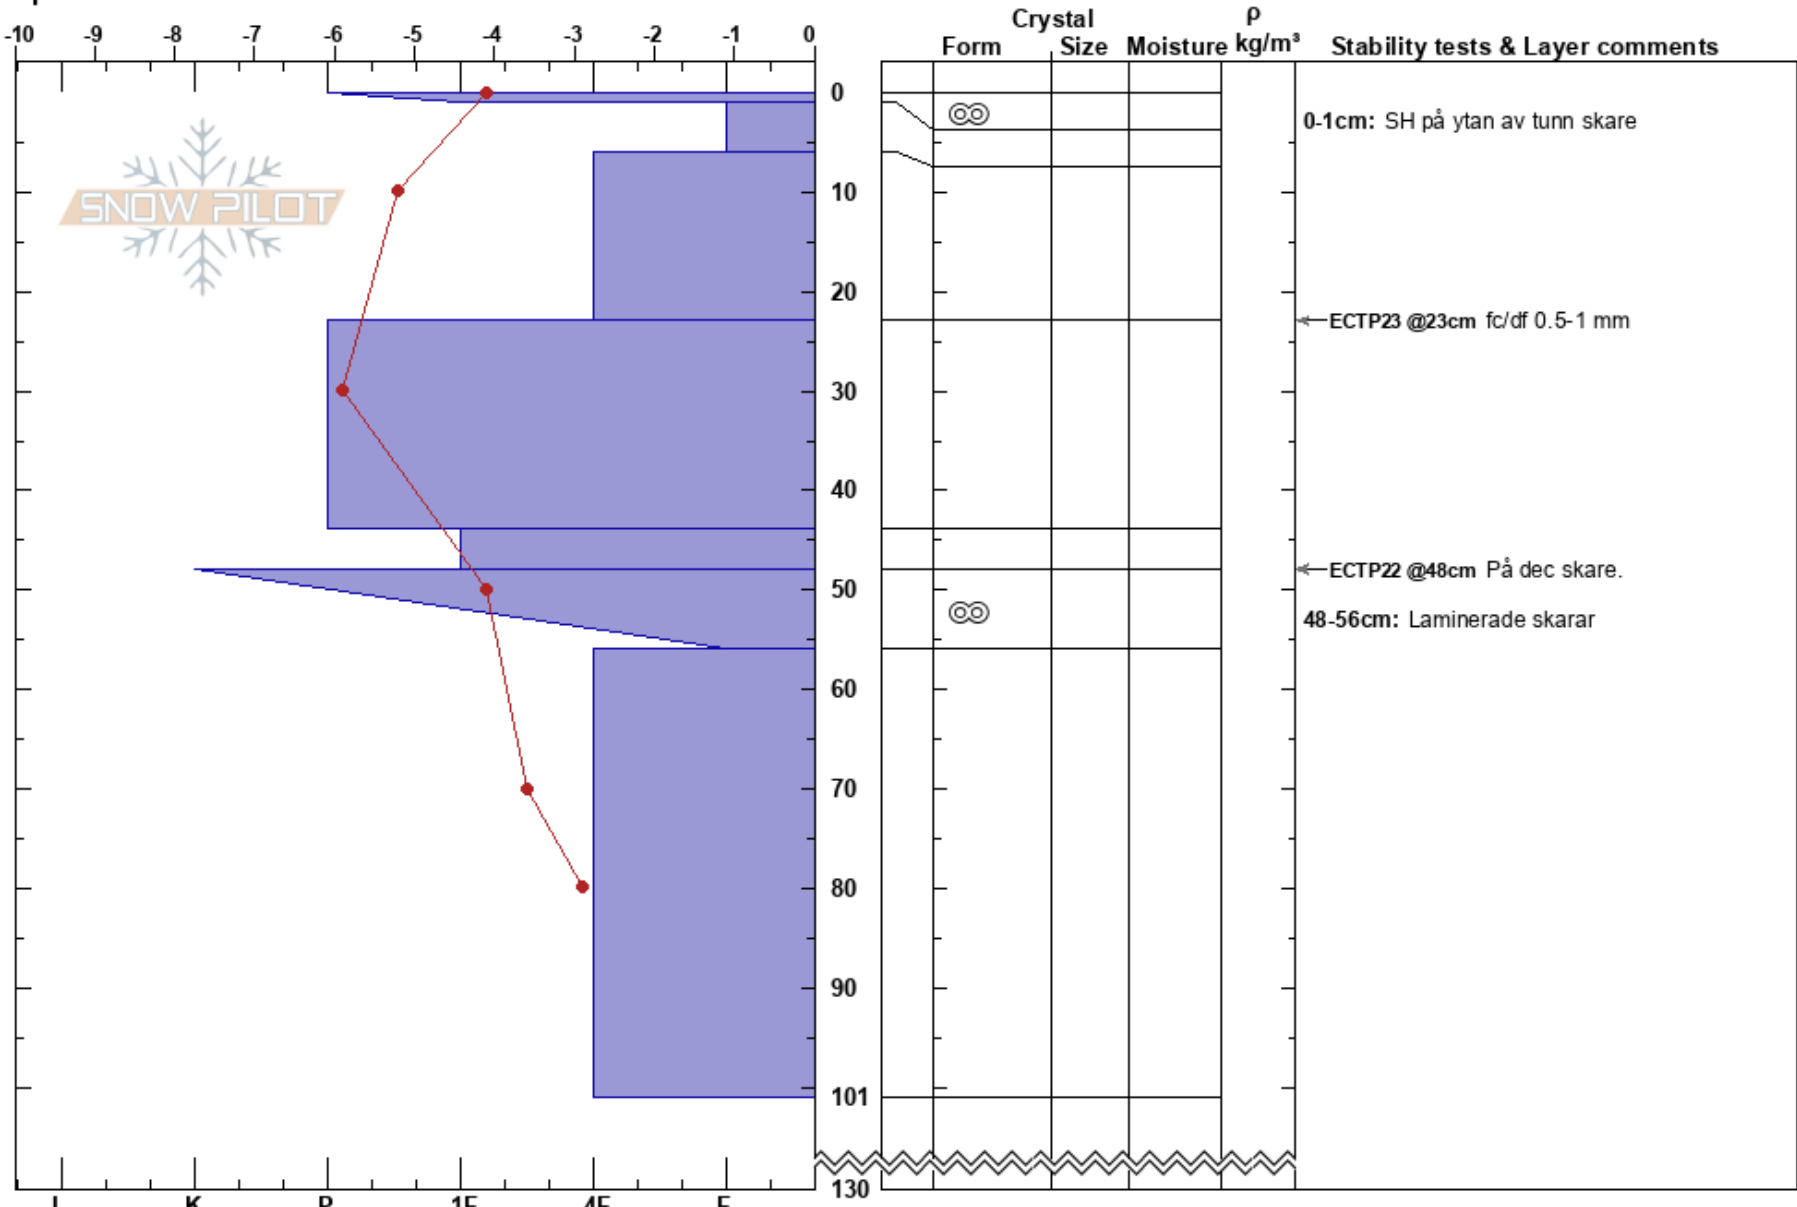

Klövnebakte 2 april 18  
 Hemavan  
 Sweden  
 Elevation: 1174 m  
 Aspect: 86°  
 Specifics:

Mojo Andersson  
 02/04/2018 - 12:30  
 Co-ord: 65.89932N, 15.10843E  
 Slope Angle: 29°  
 Wind Loading:

Stability:  
 Air Temperature: -6.5°C PF: 12  
 Sky Cover: CLR  
 Precipitation: NO  
 Wind: Calm

HS: 130  
 Layer Notes:  
 0-1cm: SH på ytan av tunn skare  
 48-56cm: Laminerade skarar

Notes: